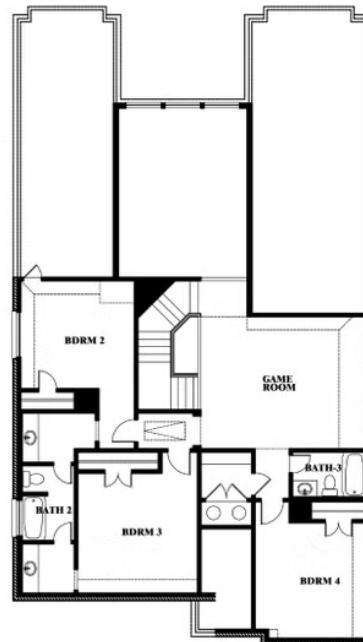

Rose

CREEKS OF HOMESTEAD

941 PALMER LANE, DESOTO, TX 75115

ROSE FLOOR PLAN WITH OPTIONAL BED & BATH AT STUDY

Rose
Opt. Bed & Bath at Study