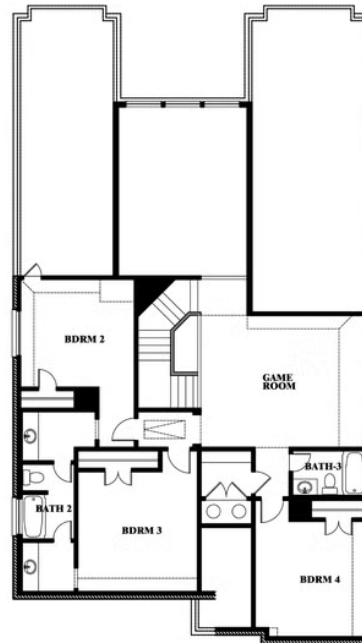

Rose

ROSE FLOOR PLAN

CREEKS OF HOMESTEAD

941 PALMER LANE, DESOTO, TX 75115

Rose