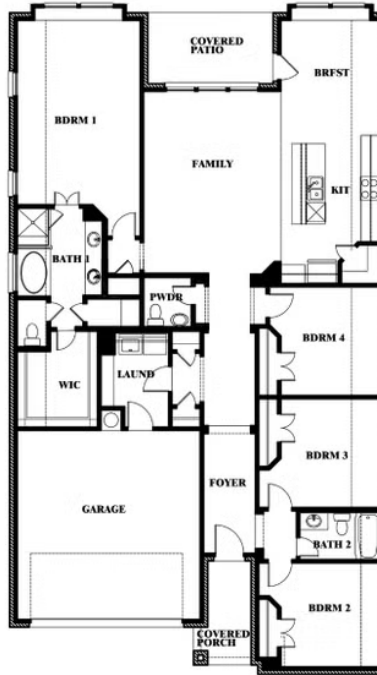

Jasmine

CREEKS OF HOMESTEAD

941 PALMER LANE, DESOTO, TX 75115

JASMINE FLOOR PLAN WITH OPTIONAL POWDER

Jasmine
Opt. Powder at Closet