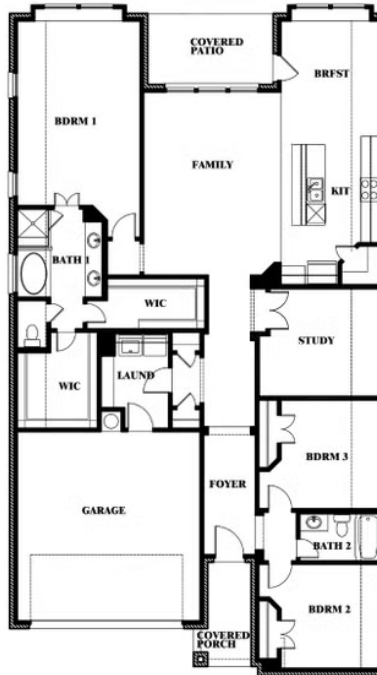

Jasmine

CREEKS OF HOMESTEAD

941 PALMER LANE, DESOTO, TX 75115

JASMINE FLOOR PLAN WITH OPTIONAL STUDY

Jasmine
Opt. Study at Bed 4