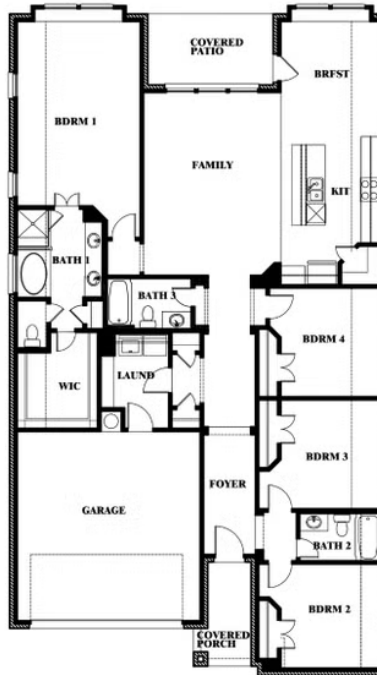

Jasmine

CREEKS OF HOMESTEAD

941 PALMER LANE, DESOTO, TX 75115

JASMINE FLOOR PLAN WITH OPTIONAL BATH 3

Jasmine Opt. Bath 3 at Closet