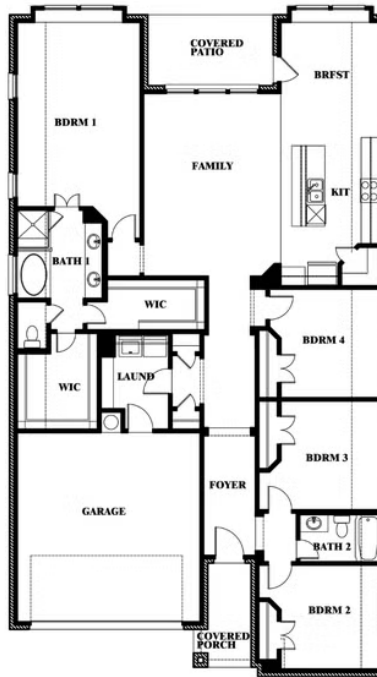

Jasmine

JASMINE FLOOR PLAN

CREEKS OF HOMESTEAD

941 PALMER LANE, DESOTO, TX 75115

Jasmine