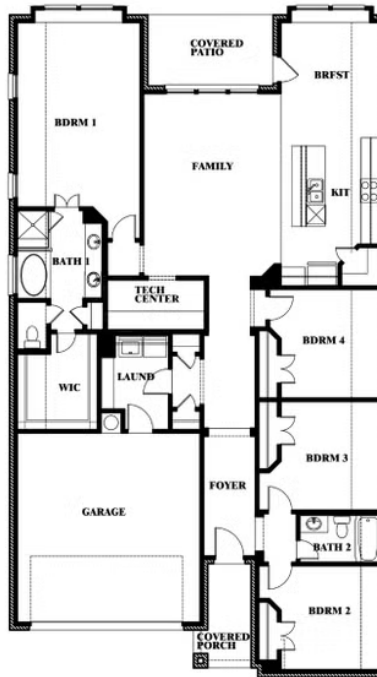

Jasmine

CREEKS OF HOMESTEAD

941 PALMER LANE, DESOTO, TX 75115

JASMINE FLOOR PLAN WITH OPTIONAL TECH CENTER

Jasmine
Opt. Tech Center at Closet