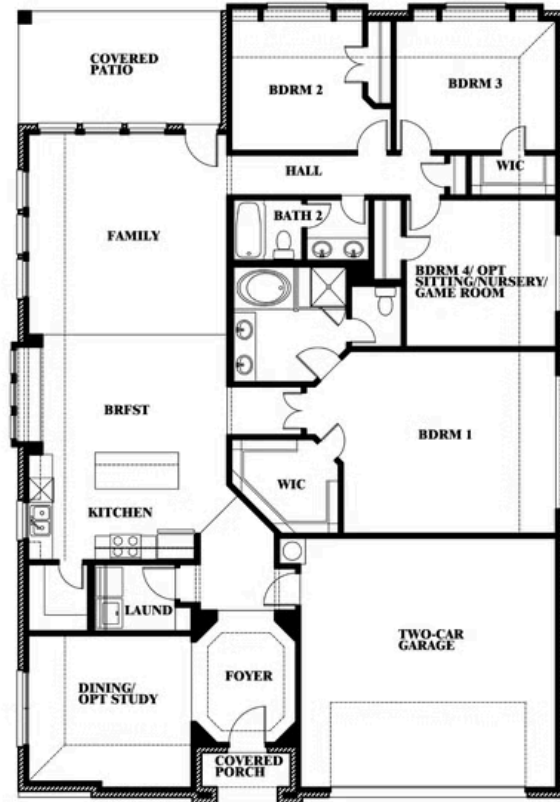

2
CAR GARAGE

ELEVATION A

ELEVATION B

ELEVATION B

ELEVATION C

ELEVATION C

Hawthorne

CREEKS OF HOMESTEAD

941 PALMER LANE, DESOTO, TX 75115

Hawthorne

This brochure is for general informational purposes and is to be used as a guide only. Changes may be made during the development process and floorplans, dimensions, fixtures, fittings, finishes and specifications are subject to change without notice. Window placement, balcony configuration, wardrobe sizes and living areas may vary slightly within each plan type. EQUAL HOUSING OPPORTUNITY

Hawthorne

CREEKS OF HOMESTEAD

941 PALMER LANE, DESOTO, TX 75115

Hawthorne Opt. Deluxe Kitchen

This brochure is for general informational purposes and is to be used as a guide only. Changes may be made during the development process and floorplans, dimensions, fixtures, fittings, finishes and specifications are subject to change without notice. Window placement, balcony configuration, wardrobe sizes and living areas may vary slightly within each plan type. EQUAL HOUSING OPPORTUNITY