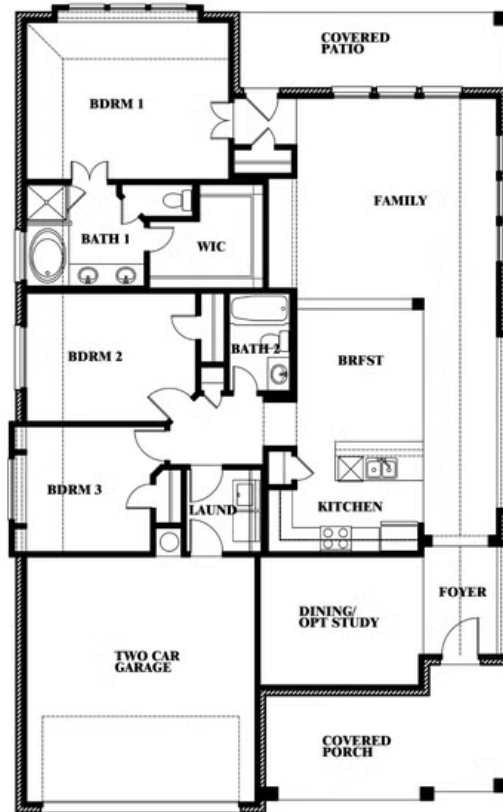

Dogwood

CLASSIC SERIES

CREEKS OF HOMESTEAD

941 PALMER LANE, DESOTO, TX 75115

HOMES FROM
\$405,990

1,840
SQUARE FEET

3
BEDROOMS

2.0
BATHROOMS

2
CAR GARAGE

ELEVATION ES

ELEVATION A

ELEVATION C

ELEVATION FS

ELEVATION G

ELEVATION GS

Dogwood

CREEKS OF HOMESTEAD

941 PALMER LANE, DESOTO, TX 75115

Dogwood

This brochure is for general informational purposes and is to be used as a guide only. Changes may be made during the development process and floorplans, dimensions, fixtures, fittings, finishes and specifications are subject to change without notice. Window placement, balcony configuration, wardrobe sizes and living areas may vary slightly within each plan type. EQUAL HOUSING OPPORTUNITY