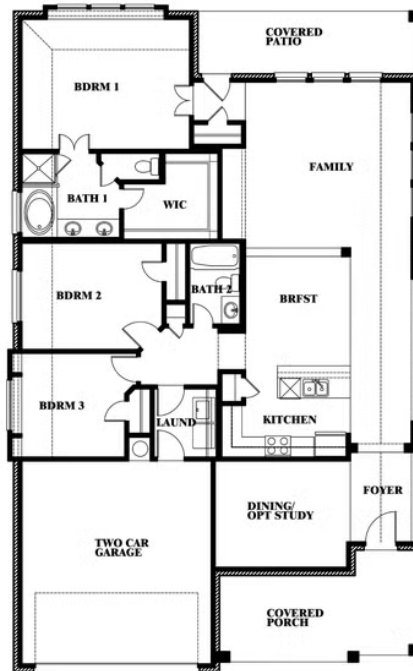

Dogwood

CREEKS OF HOMESTEAD

941 PALMER LANE, DESOTO, TX 75115

Dogwood