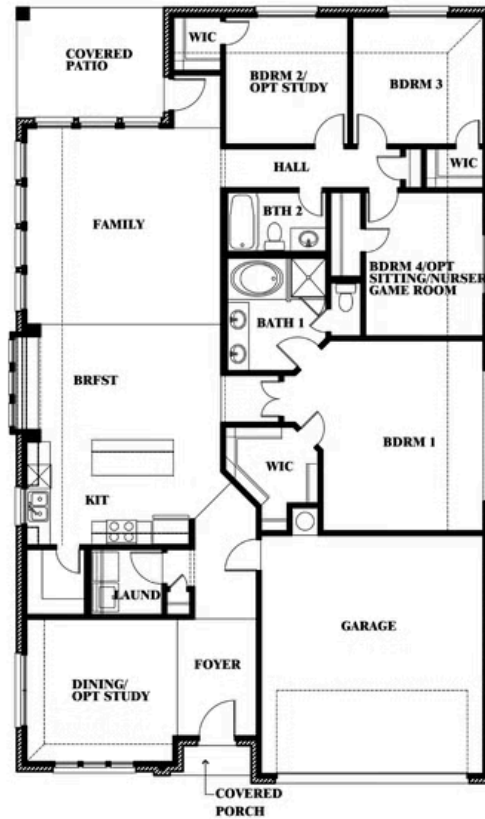

2
CAR GARAGE

ELEVATION E

Document generated Dec 27, 2024. Prices, plans, square footage, features and materials are subject to change at any time without notice and vary among communities. Listed prices are for informational purposes only, are not binding, and do not create any contractual obligation(s). The price of any home is dependent on numerous factors, all of which are unique to a specific home, and is not guaranteed until specified in a binding contract. Pricing of elevations and additional optional beds/baths vary per plan. Some plans require a premium homesite. Please ask the Community Manager for details. Renderings of homes are artist concepts and may not reflect exact colors and materials.

Cypress

CREEKS OF HOMESTEAD

941 PALMER LANE, DESOTO, TX 75115

Cypress

This brochure is for general informational purposes and is to be used as a guide only. Changes may be made during the development process and floorplans, dimensions, fixtures, fittings, finishes and specifications are subject to change without notice. Window placement, balcony configuration, wardrobe sizes and living areas may vary slightly within each plan type. EQUAL HOUSING OPPORTUNITY