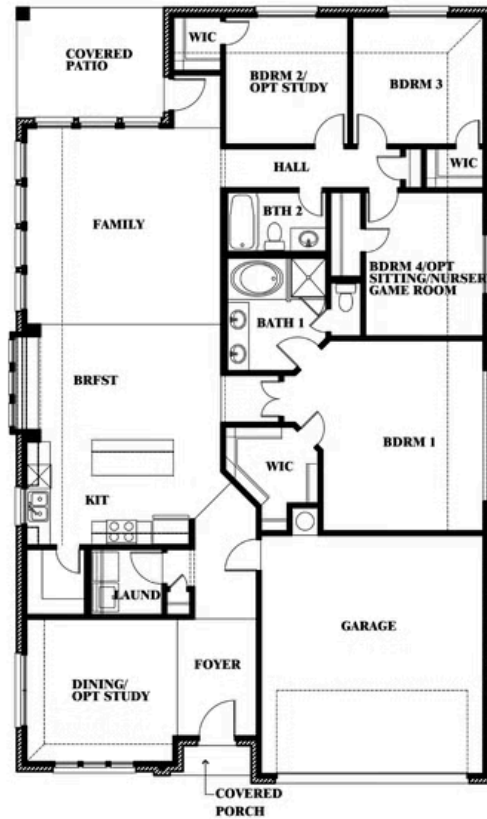

2
CAR GARAGE

ELEVATION E

Document generated Mar 30, 2025. Prices, plans, square footage, features and materials are subject to change at any time without notice and vary among communities. Listed prices are for informational purposes only, are not binding, and do not create any contractual obligation(s). The price of any home is dependent on numerous factors, all of which are unique to a specific home, and is not guaranteed until specified in a binding contract. Pricing of elevations and additional optional beds/baths vary per plan. Some plans require a premium homesite. Please ask the Community Manager for details. Renderings of homes are artist concepts and may not reflect exact colors and materials.

Cypress

CREEKS OF HOMESTEAD

941 PALMER LANE, DESOTO, TX 75115

Cypress

This brochure is for general informational purposes and is to be used as a guide only. Changes may be made during the development process and floorplans, dimensions, fixtures, fittings, finishes and specifications are subject to change without notice. Window placement, balcony configuration, wardrobe sizes and living areas may vary slightly within each plan type. EQUAL HOUSING OPPORTUNITY