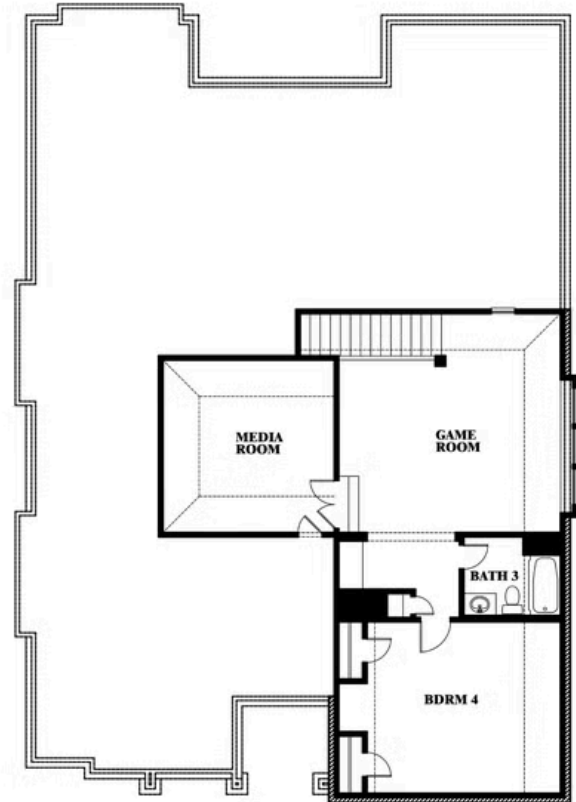

2
CAR GARAGE

ELEVATION D

ELEVATION A

ELEVATION A

ELEVATION AS

ELEVATION AS

ELEVATION C

ELEVATION C

ELEVATION E

ELEVATION E

ELEVATION F

ELEVATION F

Carolina IV

CREEKS OF HOMESTEAD

941 PALMER LANE, DESOTO, TX 75115

Carolina IV

This brochure is for general informational purposes and is to be used as a guide only. Changes may be made during the development process and floorplans, dimensions, fixtures, fittings, finishes and specifications are subject to change without notice. Window placement, balcony configuration, wardrobe sizes and living areas may vary slightly within each plan type. EQUAL HOUSING OPPORTUNITY