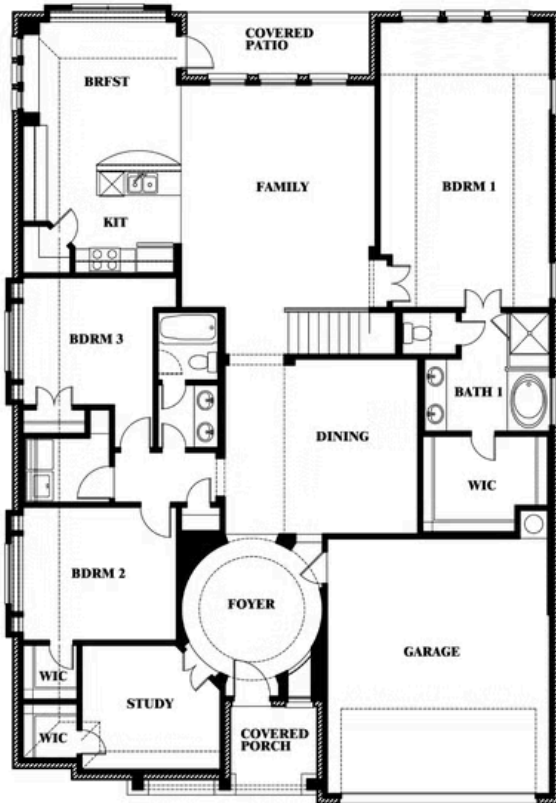

2
CAR GARAGE

ELEVATION D

ELEVATION A

ELEVATION A

ELEVATION AS

ELEVATION AS

ELEVATION C

ELEVATION C

ELEVATION E

ELEVATION E

ELEVATION F

ELEVATION F

Carolina IV

CREEKS OF HOMESTEAD

941 PALMER LANE, DESOTO, TX 75115

Carolina IV

This brochure is for general informational purposes and is to be used as a guide only. Changes may be made during the development process and floorplans, dimensions, fixtures, fittings, finishes and specifications are subject to change without notice. Window placement, balcony configuration, wardrobe sizes and living areas may vary slightly within each plan type. EQUAL HOUSING OPPORTUNITY