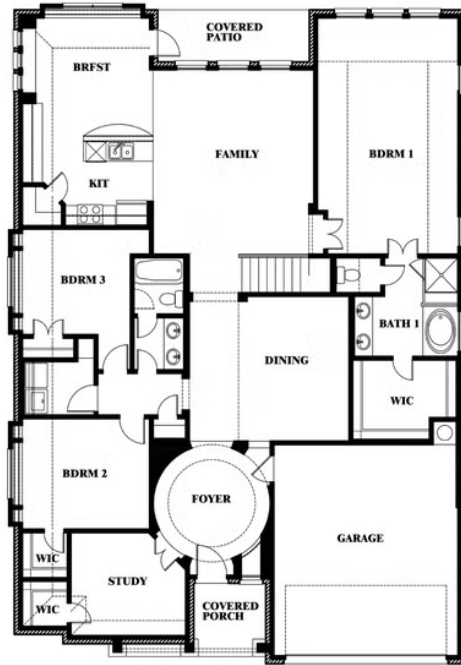

Carolina III

CREEKS OF HOMESTEAD

941 PALMER LANE, DESOTO, TX 75115

Carolina III