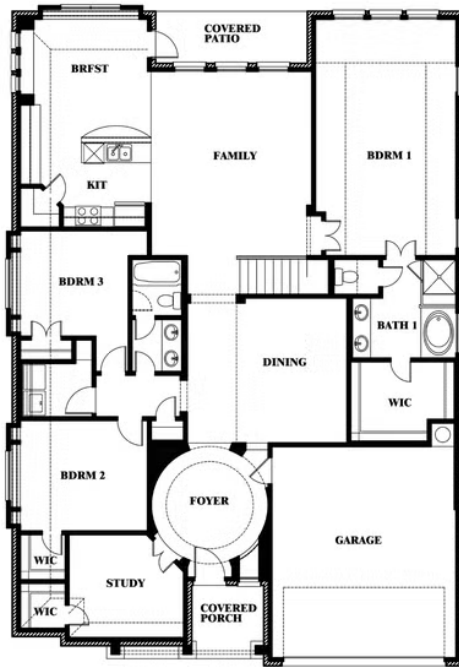

Carolina II

CREEKS OF HOMESTEAD

941 PALMER LANE, DESOTO, TX 75115

Carolina II with Media Room