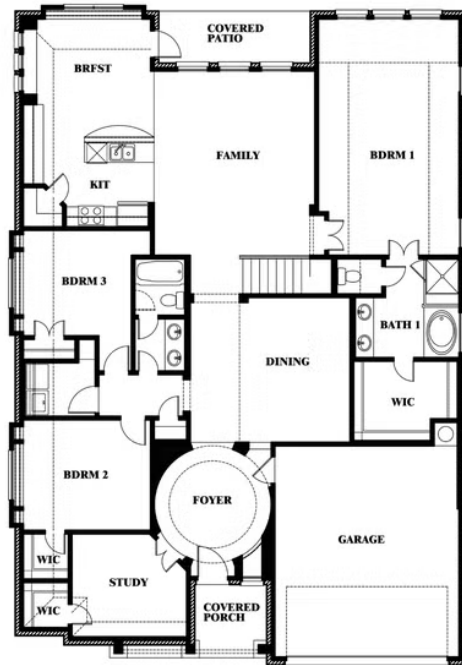

Carolina II

CREEKS OF HOMESTEAD

941 PALMER LANE, DESOTO, TX 75115

Carolina II