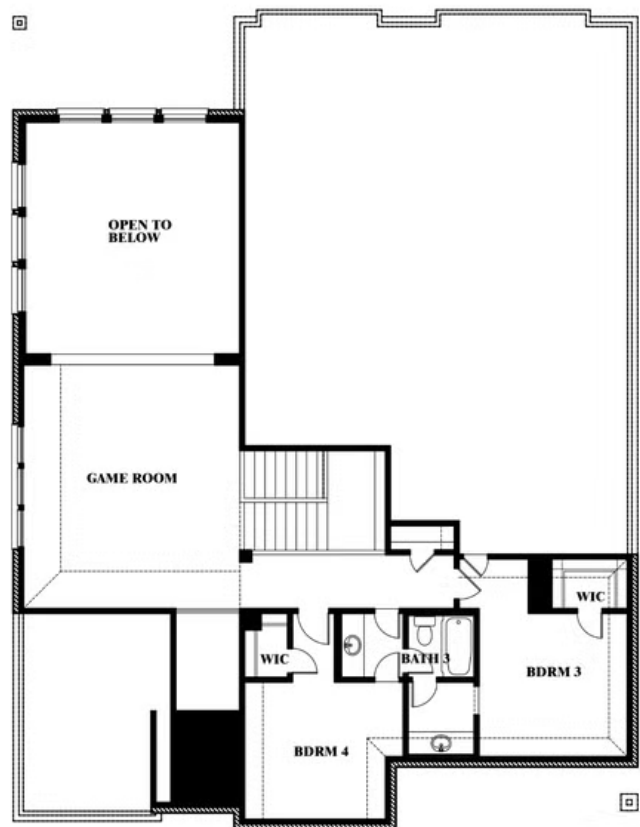

2
CAR GARAGE

ELEVATION D

ELEVATION A

ELEVATION A

ELEVATION AS

ELEVATION AS

ELEVATION B

ELEVATION B

Bellflower

CREEKS OF HOMESTEAD

941 PALMER LANE, DESOTO, TX 75115

Bellflower

This brochure is for general informational purposes and is to be used as a guide only. Changes may be made during the development process and floorplans, dimensions, fixtures, fittings, finishes and specifications are subject to change without notice. Window placement, balcony configuration, wardrobe sizes and living areas may vary slightly within each plan type. EQUAL HOUSING OPPORTUNITY