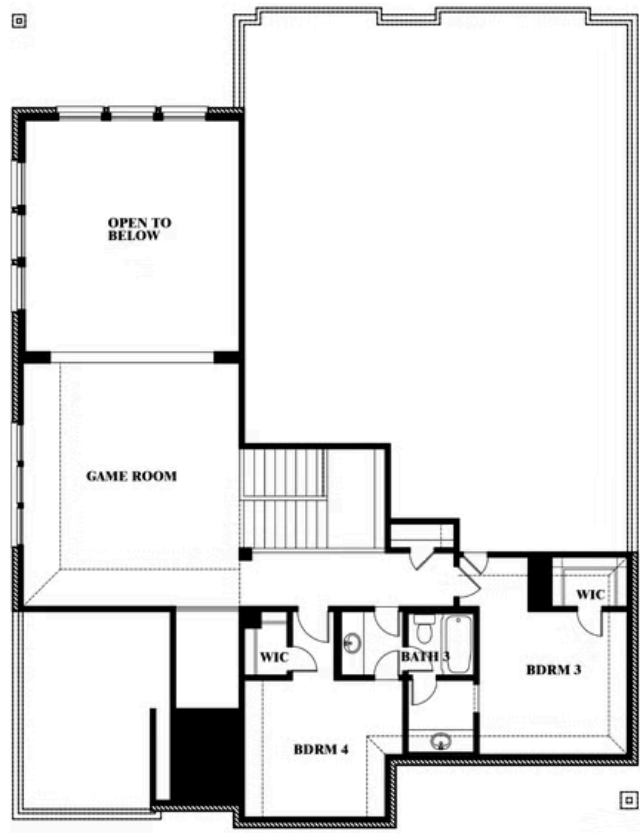

Bellflower

CREEKS OF HOMESTEAD

941 PALMER LANE, DESOTO, TX 75115

BELLFLOWER FLOOR PLAN

Bellflower

This brochure is for general informational purposes and is to be used as a guide only. Changes may be made during the development process and floorplans, dimensions, fixtures, fittings, finishes and specifications are subject to change without notice. Window placement, balcony configuration, wardrobe sizes and living areas may vary slightly within each plan type. EQUAL HOUSING OPPORTUNITY