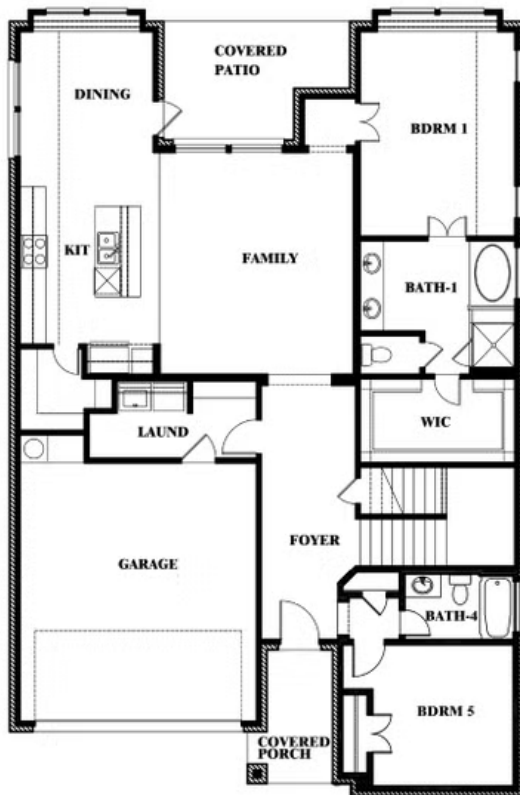

Violet IV

HOMES FROM
\$582,990

CLASSIC SERIES

GLENWOOD MEADOWS

3017 CREEKHOLLOW COURT, DENTON, TX 76226

2,838
SQUARE FEET

4
BEDROOMS

3.5
BATHROOMS

GLENWOOD MEADOWS

3017 CREEKHOLLOW COURT, DENTON, TX 76226

Violet IV

This brochure is for general informational purposes and is to be used as a guide only. Changes may be made during the development process and floorplans, dimensions, fixtures, fittings, finishes and specifications are subject to change without notice. Window placement, balcony configuration, wardrobe sizes and living areas may vary slightly within each plan type. EQUAL HOUSING OPPORTUNITY

Violet IV

GLENWOOD MEADOWS

3017 CREEKHOLLOW COURT, DENTON, TX 76226

VIOLET IV FLOOR PLAN WITH OPTIONAL BEDROOM AT STUDY

Violet IV Opt. Bed 5 & Bath 4 at Study

This brochure is for general informational purposes and is to be used as a guide only. Changes may be made during the development process and floorplans, dimensions, fixtures, fittings, finishes and specifications are subject to change without notice. Window placement, balcony configuration, wardrobe sizes and living areas may vary slightly within each plan type. EQUAL HOUSING OPPORTUNITY