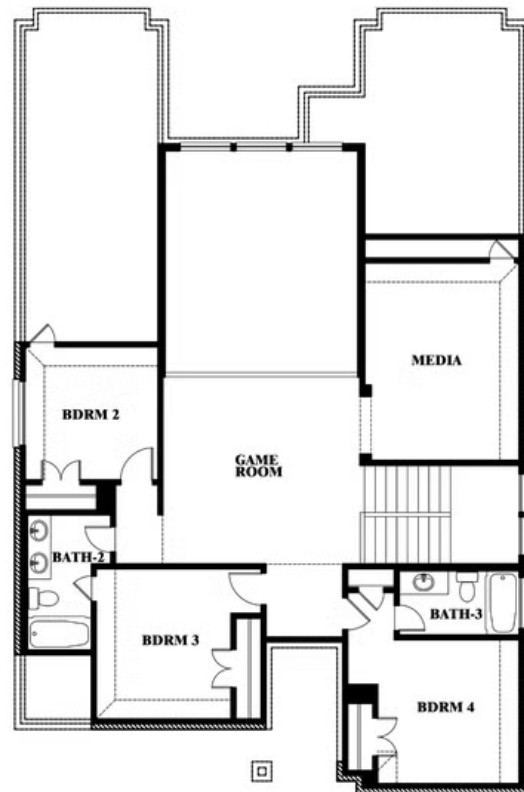

Violet IV

HOMES FROM
\$582,990

CLASSIC SERIES

GLENWOOD MEADOWS

3017 CREEKHOLLOW COURT, DENTON, TX 76226

2,838
SQUARE FEET

4
BEDROOMS

3.5
BATHROOMS

2
CAR GARAGE

ELEVATION A

ELEVATION AS

ELEVATION B

ELEVATION C

ELEVATION D

Violet IV

VIOLET IV FLOOR PLAN

GLENWOOD MEADOWS

3017 CREEKHOLLOW COURT, DENTON, TX 76226

Violet IV

This brochure is for general informational purposes and is to be used as a guide only. Changes may be made during the development process and floorplans, dimensions, fixtures, fittings, finishes and specifications are subject to change without notice. Window placement, balcony configuration, wardrobe sizes and living areas may vary slightly within each plan type. EQUAL HOUSING OPPORTUNITY

Violet IV

GLENWOOD MEADOWS

3017 CREEKHOLLOW COURT, DENTON, TX 76226

VIOLET IV FLOOR PLAN WITH OPTIONAL BEDROOM AT STUDY

Violet IV Opt. Bed 5 & Bath 4 at Study

This brochure is for general informational purposes and is to be used as a guide only. Changes may be made during the development process and floorplans, dimensions, fixtures, fittings, finishes and specifications are subject to change without notice. Window placement, balcony configuration, wardrobe sizes and living areas may vary slightly within each plan type. EQUAL HOUSING OPPORTUNITY