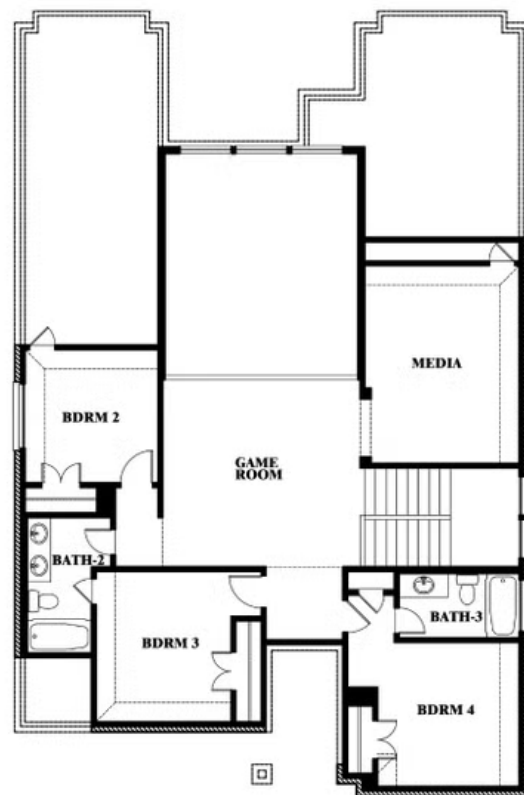

GLENWOOD MEADOWS

3017 CREEKHOLLOW COURT, DENTON, TX 76226

Violet IV

This brochure is for general informational purposes and is to be used as a guide only. Changes may be made during the development process and floorplans, dimensions, fixtures, fittings, finishes and specifications are subject to change without notice. Window placement, balcony configuration, wardrobe sizes and living areas may vary slightly within each plan type. EQUAL HOUSING OPPORTUNITY

Violet IV

GLENWOOD MEADOWS

3017 CREEKHOLLOW COURT, DENTON, TX 76226

VIOLET IV FLOOR PLAN WITH OPTIONAL BEDROOM AT STUDY

Violet IV Opt. Bed 5 & Bath 4 at Study

This brochure is for general informational purposes and is to be used as a guide only. Changes may be made during the development process and floorplans, dimensions, fixtures, fittings, finishes and specifications are subject to change without notice. Window placement, balcony configuration, wardrobe sizes and living areas may vary slightly within each plan type. EQUAL HOUSING OPPORTUNITY