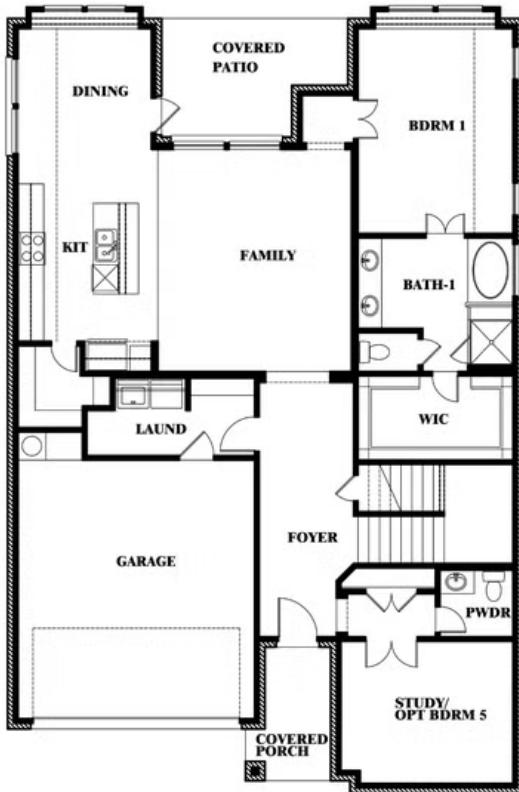

Violet IV

HOMES FROM
\$582,990

CLASSIC SERIES

GLENWOOD MEADOWS

3017 CREEKHOLLOW COURT, DENTON, TX 76226

2,838
SQUARE FEET

4
BEDROOMS

3.5
BATHROOMS

2
CAR GARAGE

ELEVATION A

ELEVATION AS

ELEVATION B

ELEVATION C

ELEVATION D

Violet IV

VIOLET IV FLOOR PLAN

GLENWOOD MEADOWS

3017 CREEKHOLLOW COURT, DENTON, TX 76226

Violet IV

This brochure is for general informational purposes and is to be used as a guide only. Changes may be made during the development process and floorplans, dimensions, fixtures, fittings, finishes and specifications are subject to change without notice. Window placement, balcony configuration, wardrobe sizes and living areas may vary slightly within each plan type. EQUAL HOUSING OPPORTUNITY

Violet IV

GLENWOOD MEADOWS

3017 CREEKHOLLOW COURT, DENTON, TX 76226

VIOLET IV FLOOR PLAN WITH OPTIONAL BEDROOM AT STUDY

Violet IV Opt. Bed 5 & Bath 4 at Study

This brochure is for general informational purposes and is to be used as a guide only. Changes may be made during the development process and floorplans, dimensions, fixtures, fittings, finishes and specifications are subject to change without notice. Window placement, balcony configuration, wardrobe sizes and living areas may vary slightly within each plan type. EQUAL HOUSING OPPORTUNITY