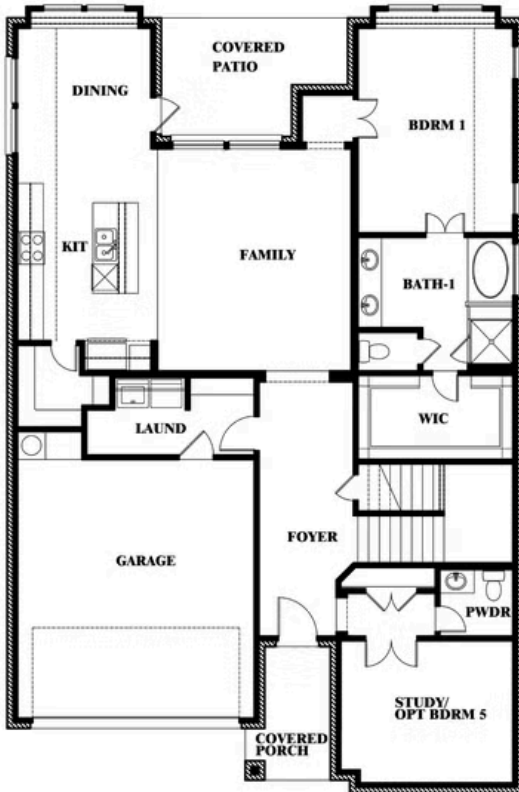

Violet III

HOMES FROM
\$573,990

CLASSIC SERIES

GLENWOOD MEADOWS

3017 CREEKHOLLOW COURT, DENTON, TX 76226

2,628
SQUARE FEET

4
BEDROOMS

3.5
BATHROOMS

2
CAR GARAGE

ELEVATION A

ELEVATION AS

ELEVATION AS

ELEVATION B

ELEVATION B

ELEVATION C

ELEVATION C

ELEVATION D

ELEVATION D

Violet III

VIOLET III FLOOR PLAN

GLENWOOD MEADOWS

3017 CREEKHOLLOW COURT, DENTON, TX 76226

Violet III

This brochure is for general informational purposes and is to be used as a guide only. Changes may be made during the development process and floorplans, dimensions, fixtures, fittings, finishes and specifications are subject to change without notice. Window placement, balcony configuration, wardrobe sizes and living areas may vary slightly within each plan type. EQUAL HOUSING OPPORTUNITY

Violet III

GLENWOOD MEADOWS

3017 CREEKHOLLOW COURT, DENTON, TX 76226

VIOLET III FLOOR PLAN WITH BEDROOM AT STUDY

Violet III Opt. Bed 5 & Bath 4 at Study

This brochure is for general informational purposes and is to be used as a guide only. Changes may be made during the development process and floorplans, dimensions, fixtures, fittings, finishes and specifications are subject to change without notice. Window placement, balcony configuration, wardrobe sizes and living areas may vary slightly within each plan type. EQUAL HOUSING OPPORTUNITY