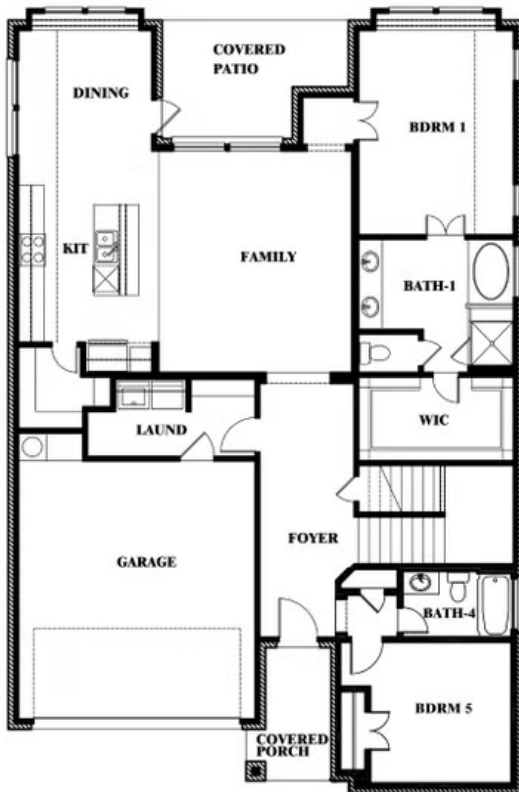

ELEVATION D

ELEVATION D

Violet III

VIOLET III FLOOR PLAN

GLENWOOD MEADOWS

3017 CREEKHOLLOW COURT, DENTON, TX 76226

Violet III

This brochure is for general informational purposes and is to be used as a guide only. Changes may be made during the development process and floorplans, dimensions, fixtures, fittings, finishes and specifications are subject to change without notice. Window placement, balcony configuration, wardrobe sizes and living areas may vary slightly within each plan type. EQUAL HOUSING OPPORTUNITY

Violet III

GLENWOOD MEADOWS

3017 CREEKHOLLOW COURT, DENTON, TX 76226

VIOLET III FLOOR PLAN WITH BEDROOM AT STUDY

Violet III Opt. Bed 5 & Bath 4 at Study

This brochure is for general informational purposes and is to be used as a guide only. Changes may be made during the development process and floorplans, dimensions, fixtures, fittings, finishes and specifications are subject to change without notice. Window placement, balcony configuration, wardrobe sizes and living areas may vary slightly within each plan type. EQUAL HOUSING OPPORTUNITY