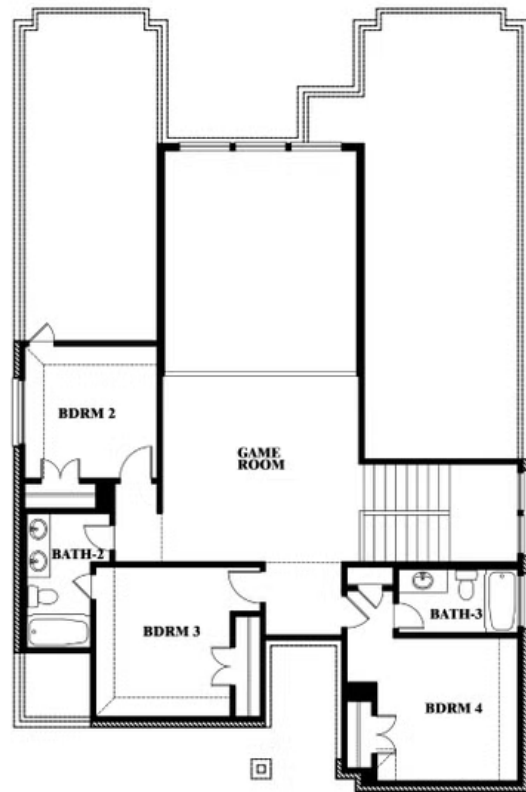

ELEVATION D

ELEVATION D

Violet III

VIOLET III FLOOR PLAN

GLENWOOD MEADOWS

3017 CREEKHOLLOW COURT, DENTON, TX 76226

Violet III

This brochure is for general informational purposes and is to be used as a guide only. Changes may be made during the development process and floorplans, dimensions, fixtures, fittings, finishes and specifications are subject to change without notice. Window placement, balcony configuration, wardrobe sizes and living areas may vary slightly within each plan type. EQUAL HOUSING OPPORTUNITY

Violet III

GLENWOOD MEADOWS

3017 CREEKHOLLOW COURT, DENTON, TX 76226

VIOLET III FLOOR PLAN WITH BEDROOM AT STUDY

Violet III Opt. Bed 5 & Bath 4 at Study

This brochure is for general informational purposes and is to be used as a guide only. Changes may be made during the development process and floorplans, dimensions, fixtures, fittings, finishes and specifications are subject to change without notice. Window placement, balcony configuration, wardrobe sizes and living areas may vary slightly within each plan type. EQUAL HOUSING OPPORTUNITY