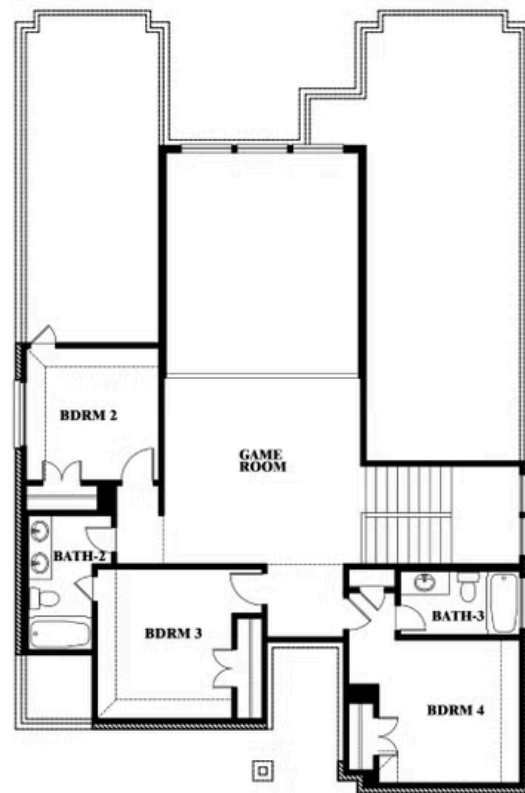

ELEVATION D

ELEVATION D

Violet III

VIOLET III FLOOR PLAN

GLENWOOD MEADOWS

3017 CREEKHOLLOW COURT, DENTON, TX 76226

Violet III

This brochure is for general informational purposes and is to be used as a guide only. Changes may be made during the development process and floorplans, dimensions, fixtures, fittings, finishes and specifications are subject to change without notice. Window placement, balcony configuration, wardrobe sizes and living areas may vary slightly within each plan type. EQUAL HOUSING OPPORTUNITY

Violet III

GLENWOOD MEADOWS

3017 CREEKHOLLOW COURT, DENTON, TX 76226

VIOLET III FLOOR PLAN WITH BEDROOM AT STUDY

Violet III Opt. Bed 5 & Bath 4 at Study

This brochure is for general informational purposes and is to be used as a guide only. Changes may be made during the development process and floorplans, dimensions, fixtures, fittings, finishes and specifications are subject to change without notice. Window placement, balcony configuration, wardrobe sizes and living areas may vary slightly within each plan type. EQUAL HOUSING OPPORTUNITY