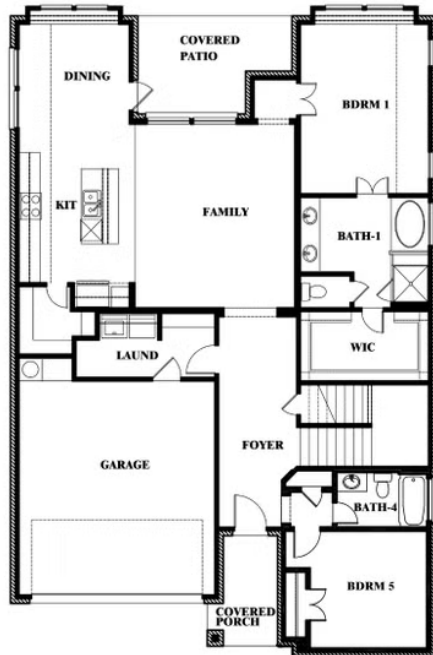

Violet III

GLENWOOD MEADOWS

3017 CREEKHOLLOW COURT, DENTON, TX 76226

VIOLET III FLOOR PLAN WITH BEDROOM AT STUDY

Violet III
Opt. Bed 5 & Bath 4 at Study