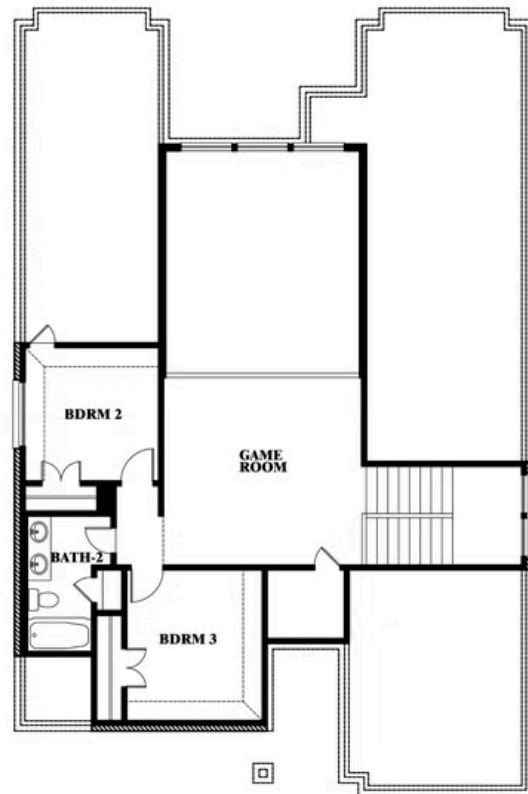

Violet

VIOLET FLOOR PLAN

GLENWOOD MEADOWS

3017 CREEKHOLLOW COURT, DENTON, TX 76226

Violet

This brochure is for general informational purposes and is to be used as a guide only. Changes may be made during the development process and floorplans, dimensions, fixtures, fittings, finishes and specifications are subject to change without notice. Window placement, balcony configuration, wardrobe sizes and living areas may vary slightly within each plan type. EQUAL HOUSING OPPORTUNITY

Violet

GLENWOOD MEADOWS

3017 CREEKHOLLOW COURT, DENTON, TX 76226

VIOLET FLOOR PLAN WITH OPTIONAL BEDROOM AT STUDY

Violet

Opt. Bed 5 & Bath 4 at Study

This brochure is for general informational purposes and is to be used as a guide only. Changes may be made during the development process and floorplans, dimensions, fixtures, fittings, finishes and specifications are subject to change without notice. Window placement, balcony configuration, wardrobe sizes and living areas may vary slightly within each plan type. EQUAL HOUSING OPPORTUNITY