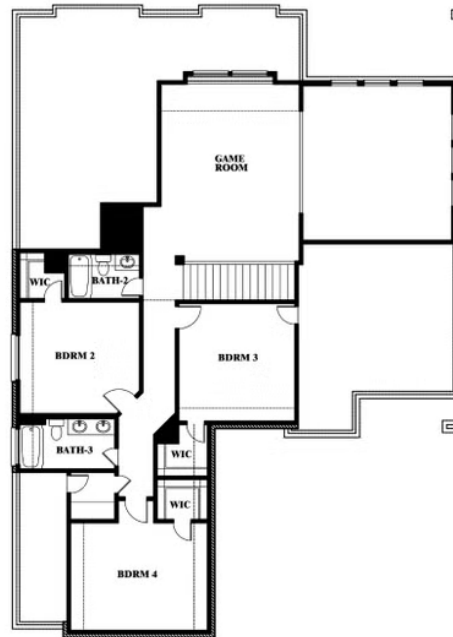

Spring Cress

GLENWOOD MEADOWS

3017 CREEKHOLLOW COURT, DENTON, TX 76226

Spring Cress Opt. Bed 5 & Bath 4 at Dining