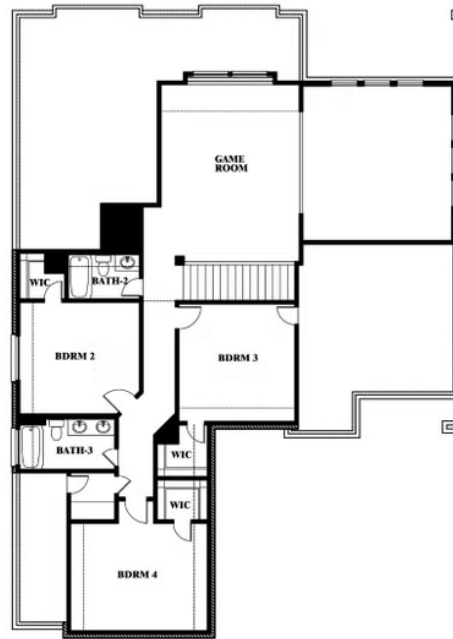

Spring Cress

GLENWOOD MEADOWS

3017 CREEKHOLLOW COURT, DENTON, TX 76226

Spring Cress Opt. Mini Garage at Dining