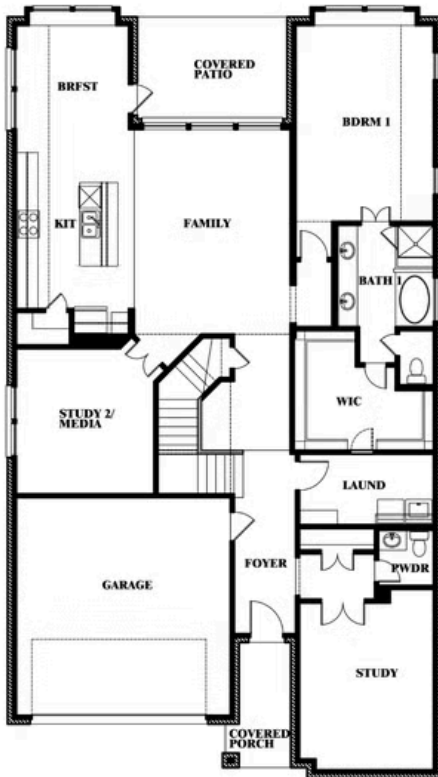

Rose

HOMES FROM
\$608,990

CLASSIC SERIES

GLENWOOD MEADOWS

3017 CREEKHOLLOW COURT, DENTON, TX 76226

3,359
SQUARE FEET

4
BEDROOMS

3.5
BATHROOMS

2
CAR GARAGE

ELEVATION A

ELEVATION AS

ELEVATION AS

ELEVATION B

ELEVATION B

ELEVATION C

ELEVATION C

ELEVATION D

ELEVATION D

Rose

ROSE FLOOR PLAN

GLENWOOD MEADOWS

3017 CREEKHOLLOW COURT, DENTON, TX 76226

Rose

This brochure is for general informational purposes and is to be used as a guide only. Changes may be made during the development process and floorplans, dimensions, fixtures, fittings, finishes and specifications are subject to change without notice. Window placement, balcony configuration, wardrobe sizes and living areas may vary slightly within each plan type. EQUAL HOUSING OPPORTUNITY

Rose

GLENWOOD MEADOWS

3017 CREEKHOLLOW COURT, DENTON, TX 76226

ROSE FLOOR PLAN WITH OPTIONAL BED & BATH AT STUDY

Rose
Opt. Bed & Bath at Study

This brochure is for general informational purposes and is to be used as a guide only. Changes may be made during the development process and floorplans, dimensions, fixtures, fittings, finishes and specifications are subject to change without notice. Window placement, balcony configuration, wardrobe sizes and living areas may vary slightly within each plan type. EQUAL HOUSING OPPORTUNITY