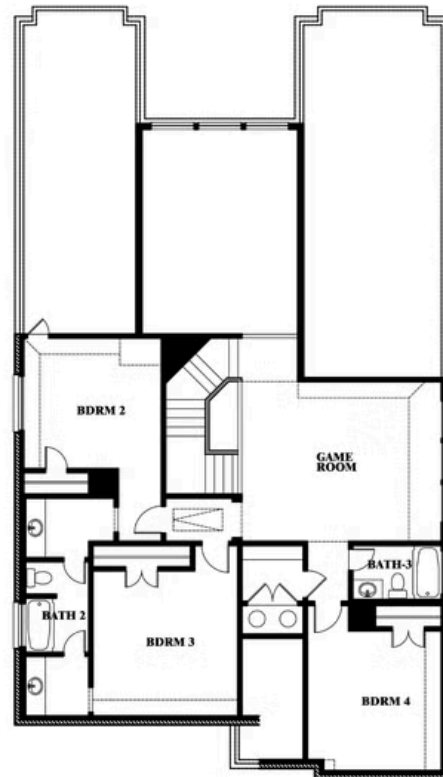

2
CAR GARAGE

ELEVATION A

ELEVATION AS

ELEVATION AS

ELEVATION B

ELEVATION B

ELEVATION C

ELEVATION C

ELEVATION D

ELEVATION D

Rose

ROSE FLOOR PLAN

GLENWOOD MEADOWS

3017 CREEKHOLLOW COURT, DENTON, TX 76226

Rose

This brochure is for general informational purposes and is to be used as a guide only. Changes may be made during the development process and floorplans, dimensions, fixtures, fittings, finishes and specifications are subject to change without notice. Window placement, balcony configuration, wardrobe sizes and living areas may vary slightly within each plan type. EQUAL HOUSING OPPORTUNITY

Rose

GLENWOOD MEADOWS

3017 CREEKHOLLOW COURT, DENTON, TX 76226

ROSE FLOOR PLAN WITH OPTIONAL BED & BATH AT STUDY

Rose
Opt. Bed & Bath at Study

This brochure is for general informational purposes and is to be used as a guide only. Changes may be made during the development process and floorplans, dimensions, fixtures, fittings, finishes and specifications are subject to change without notice. Window placement, balcony configuration, wardrobe sizes and living areas may vary slightly within each plan type. EQUAL HOUSING OPPORTUNITY