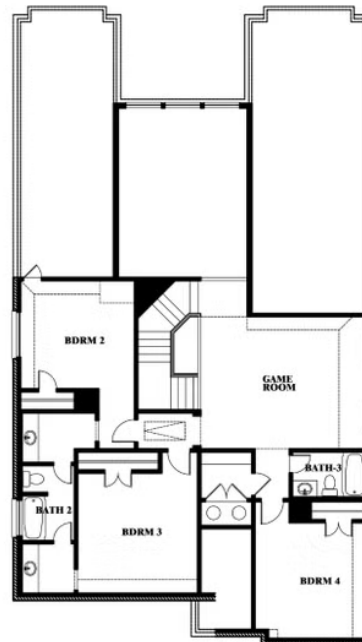

Rose

GLENWOOD MEADOWS

3017 CREEKHOLLOW COURT, DENTON, TX 76226

ROSE FLOOR PLAN WITH OPTIONAL BED & BATH AT STUDY

Rose
Opt. Bed & Bath at Study