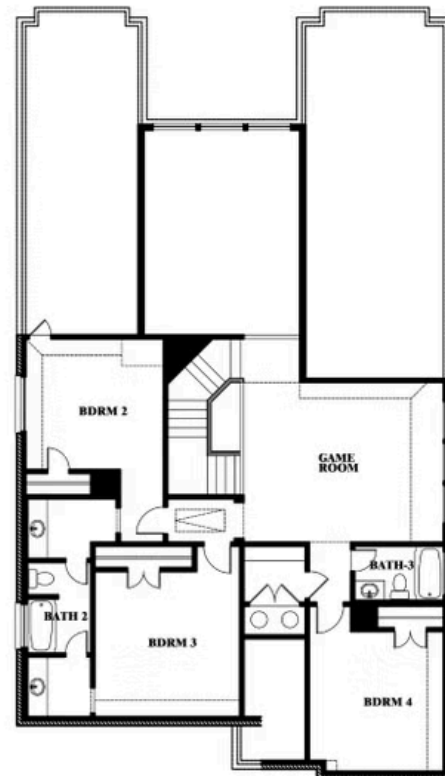

ELEVATION D

ELEVATION D

Rose

ROSE FLOOR PLAN

GLENWOOD MEADOWS

3017 CREEKHOLLOW COURT, DENTON, TX 76226

Rose

This brochure is for general informational purposes and is to be used as a guide only. Changes may be made during the development process and floorplans, dimensions, fixtures, fittings, finishes and specifications are subject to change without notice. Window placement, balcony configuration, wardrobe sizes and living areas may vary slightly within each plan type. EQUAL HOUSING OPPORTUNITY

Rose

GLENWOOD MEADOWS

3017 CREEKHOLLOW COURT, DENTON, TX 76226

ROSE FLOOR PLAN WITH OPTIONAL BED & BATH AT STUDY

Rose
Opt. Bed & Bath at Study

This brochure is for general informational purposes and is to be used as a guide only. Changes may be made during the development process and floorplans, dimensions, fixtures, fittings, finishes and specifications are subject to change without notice. Window placement, balcony configuration, wardrobe sizes and living areas may vary slightly within each plan type. EQUAL HOUSING OPPORTUNITY