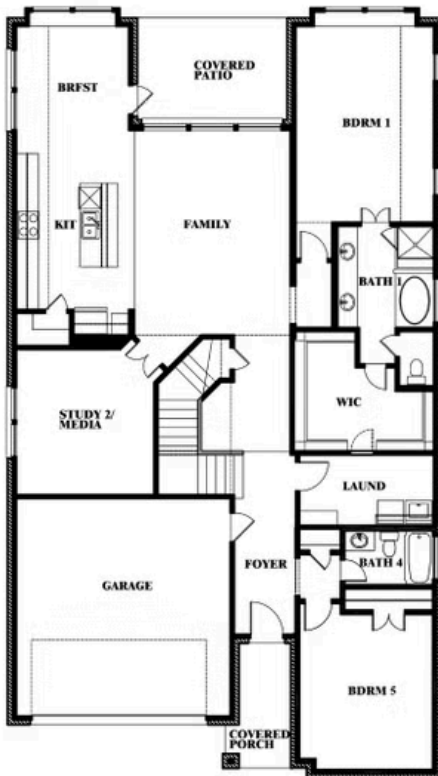

Rose

HOMES FROM
\$608,990

CLASSIC SERIES

GLENWOOD MEADOWS

3017 CREEKHOLLOW COURT, DENTON, TX 76226

3,359
SQUARE FEET

4
BEDROOMS

3.5
BATHROOMS

ELEVATION D

ELEVATION D

Rose

ROSE FLOOR PLAN

GLENWOOD MEADOWS

3017 CREEKHOLLOW COURT, DENTON, TX 76226

Rose

This brochure is for general informational purposes and is to be used as a guide only. Changes may be made during the development process and floorplans, dimensions, fixtures, fittings, finishes and specifications are subject to change without notice. Window placement, balcony configuration, wardrobe sizes and living areas may vary slightly within each plan type. EQUAL HOUSING OPPORTUNITY

Rose

GLENWOOD MEADOWS

3017 CREEKHOLLOW COURT, DENTON, TX 76226

ROSE FLOOR PLAN WITH OPTIONAL BED & BATH AT STUDY

Rose
Opt. Bed & Bath at Study

This brochure is for general informational purposes and is to be used as a guide only. Changes may be made during the development process and floorplans, dimensions, fixtures, fittings, finishes and specifications are subject to change without notice. Window placement, balcony configuration, wardrobe sizes and living areas may vary slightly within each plan type. EQUAL HOUSING OPPORTUNITY