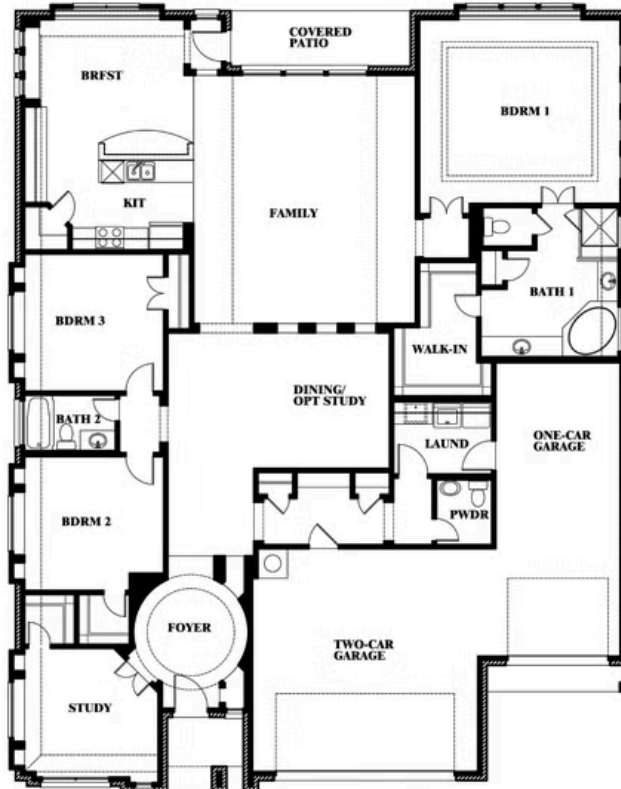

Primrose FE

GLENWOOD MEADOWS

3017 CREEKHOLLOW COURT, DENTON, TX 76226

Primrose FE

This brochure is for general informational purposes and is to be used as a guide only. Changes may be made during the development process and floorplans, dimensions, fixtures, fittings, finishes and specifications are subject to change without notice. Window placement, balcony configuration, wardrobe sizes and living areas may vary slightly within each plan type. EQUAL HOUSING OPPORTUNITY