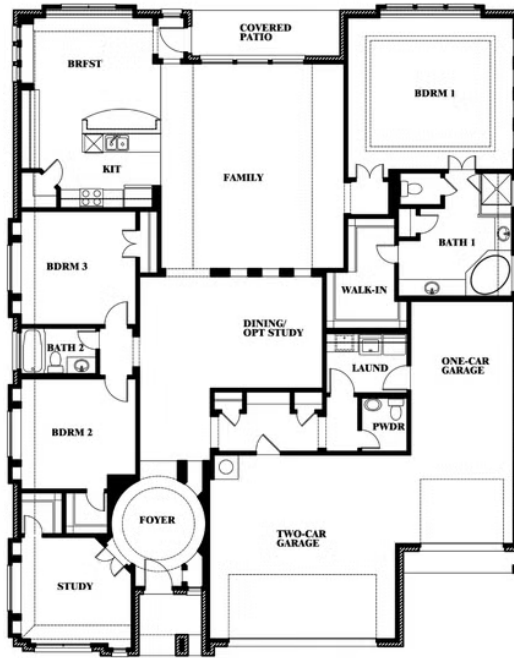

Primrose FE

GLENWOOD MEADOWS

3017 CREEKHOLLOW COURT, DENTON, TX 76226

Primrose FE