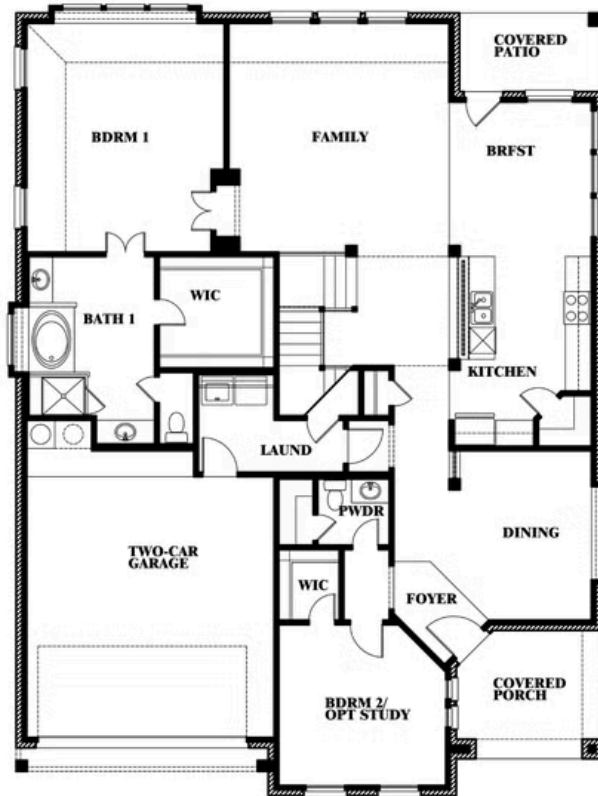

Magnolia II

HOMES FROM
\$594,990

CLASSIC SERIES

GLENWOOD MEADOWS

3017 CREEKHOLLOW COURT, DENTON, TX 76226

3,430
SQUARE FEET

4
BEDROOMS

2.5
BATHROOMS

Magnolia II

GLENWOOD MEADOWS

3017 CREEKHOLLOW COURT, DENTON, TX 76226

MAGNOLIA II FLOOR PLAN

Magnolia II

This brochure is for general informational purposes and is to be used as a guide only. Changes may be made during the development process and floorplans, dimensions, fixtures, fittings, finishes and specifications are subject to change without notice. Window placement, balcony configuration, wardrobe sizes and living areas may vary slightly within each plan type. EQUAL HOUSING OPPORTUNITY