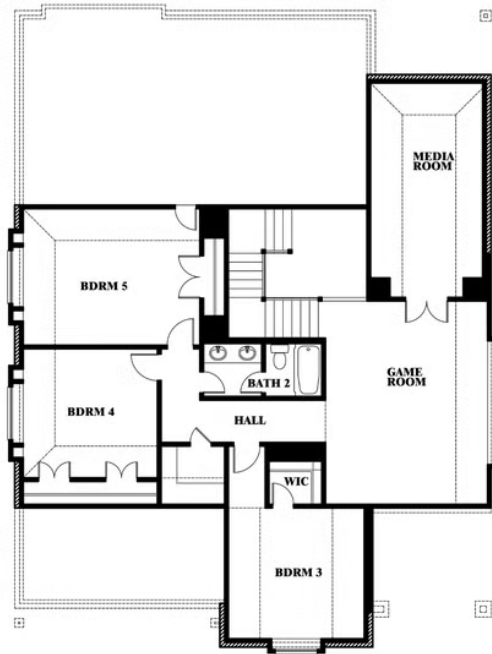

Magnolia II

GLENWOOD MEADOWS

3017 CREEKHOLLOW COURT, DENTON, TX 76226

MAGNOLIA II FLOOR PLAN

Magnolia II