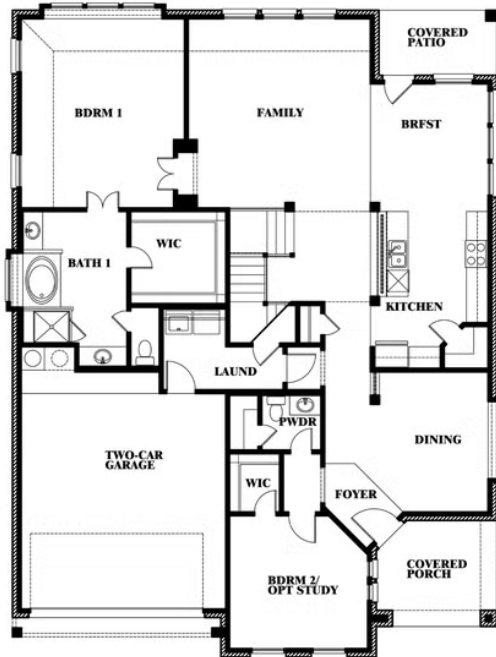

Magnolia II

GLENWOOD MEADOWS

3017 CREEKHOLLOW COURT, DENTON, TX 76226

MAGNOLIA II FLOOR PLAN

Magnolia II