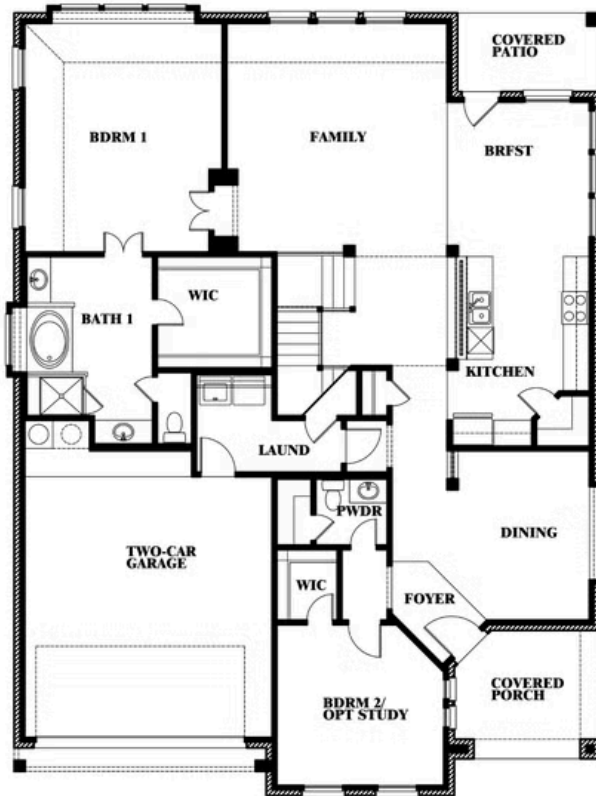

Magnolia II

HOMES FROM
\$594,990

CLASSIC SERIES

GLENWOOD MEADOWS

3017 CREEKHOLLOW COURT, DENTON, TX 76226

3,430
SQUARE FEET

4
BEDROOMS

2.5
BATHROOMS

Magnolia II

GLENWOOD MEADOWS

3017 CREEKHOLLOW COURT, DENTON, TX 76226

MAGNOLIA II FLOOR PLAN

Magnolia II

This brochure is for general informational purposes and is to be used as a guide only. Changes may be made during the development process and floorplans, dimensions, fixtures, fittings, finishes and specifications are subject to change without notice. Window placement, balcony configuration, wardrobe sizes and living areas may vary slightly within each plan type. EQUAL HOUSING OPPORTUNITY