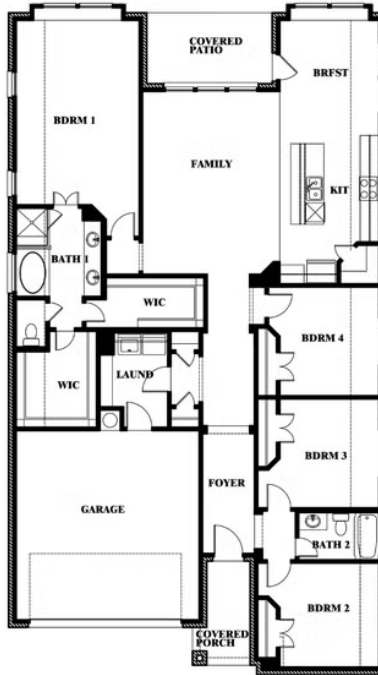

Jasmine

JASMINE FLOOR PLAN

GLENWOOD MEADOWS

3017 CREEKHOLLOW COURT, DENTON, TX 76226

Jasmine