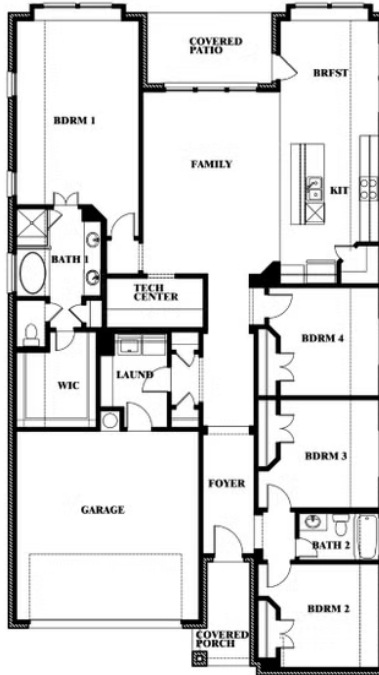

Jasmine

GLENWOOD MEADOWS

3017 CREEKHOLLOW COURT, DENTON, TX 76226

JASMINE FLOOR PLAN WITH OPTIONAL TECH CENTER

Jasmine
Opt. Tech Center at Closet