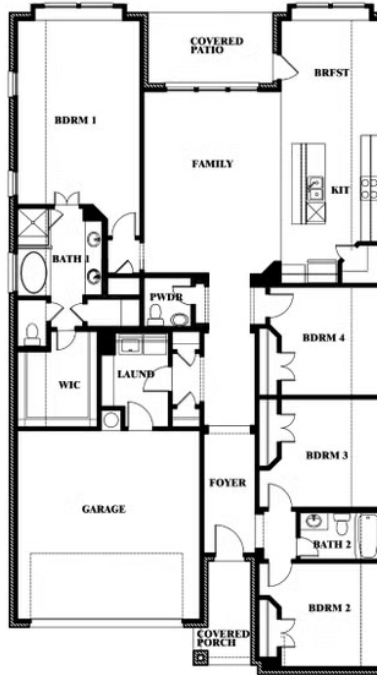

Jasmine

GLENWOOD MEADOWS

3017 CREEKHOLLOW COURT, DENTON, TX 76226

JASMINE FLOOR PLAN WITH OPTIONAL POWDER

Jasmine Opt. Powder at Closet