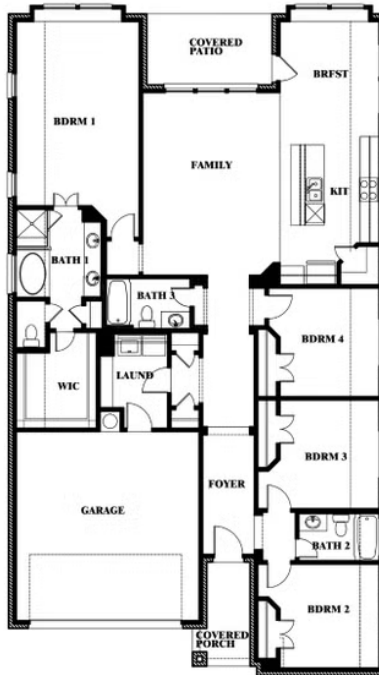

Jasmine

GLENWOOD MEADOWS

3017 CREEKHOLLOW COURT, DENTON, TX 76226

JASMINE FLOOR PLAN WITH OPTIONAL BATH 3

Jasmine
Opt. Bath 3 at Closet