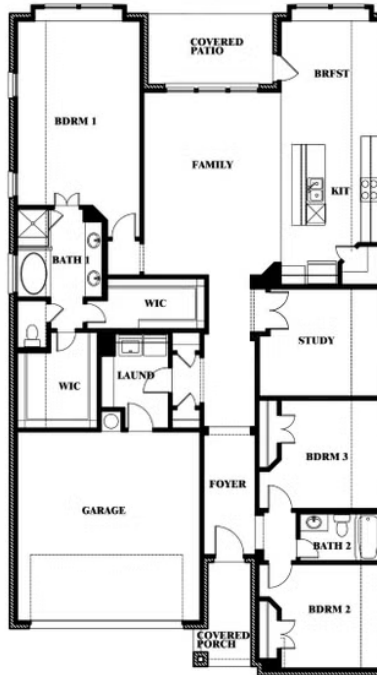

Jasmine

GLENWOOD MEADOWS

3017 CREEKHOLLOW COURT, DENTON, TX 76226

JASMINE FLOOR PLAN WITH OPTIONAL STUDY

Jasmine
Opt. Study at Bed 4