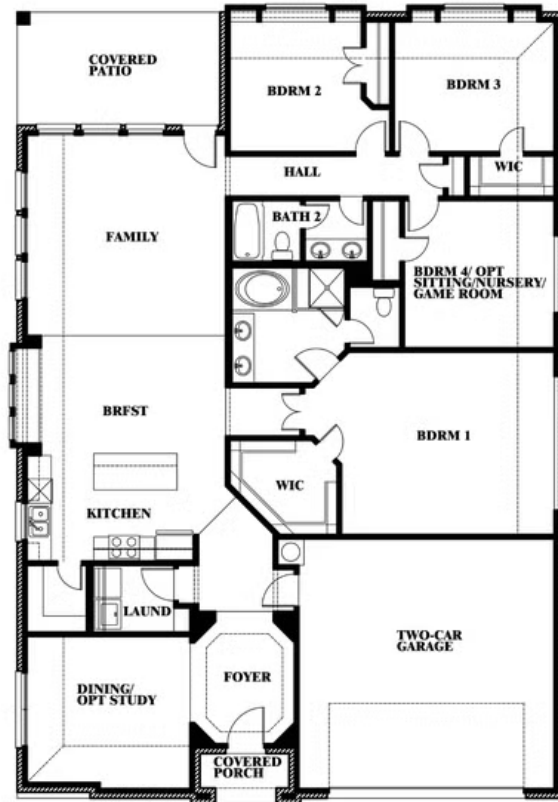

Hawthorne

HOMES FROM
\$530,990

CLASSIC SERIES

GLENWOOD MEADOWS

3017 CREEKHOLLOW COURT, DENTON, TX 76226

2,235
SQUARE FEET

4
BEDROOMS

2.0
BATHROOMS

2
CAR GARAGE

ELEVATION A

ELEVATION B

ELEVATION B

ELEVATION C

ELEVATION C

Hawthorne

GLENWOOD MEADOWS

3017 CREEKHOLLOW COURT, DENTON, TX 76226

Hawthorne

This brochure is for general informational purposes and is to be used as a guide only. Changes may be made during the development process and floorplans, dimensions, fixtures, fittings, finishes and specifications are subject to change without notice. Window placement, balcony configuration, wardrobe sizes and living areas may vary slightly within each plan type. EQUAL HOUSING OPPORTUNITY

Hawthorne

GLENWOOD MEADOWS

3017 CREEKHOLLOW COURT, DENTON, TX 76226

Hawthorne Opt. Deluxe Kitchen

This brochure is for general informational purposes and is to be used as a guide only. Changes may be made during the development process and floorplans, dimensions, fixtures, fittings, finishes and specifications are subject to change without notice. Window placement, balcony configuration, wardrobe sizes and living areas may vary slightly within each plan type. EQUAL HOUSING OPPORTUNITY