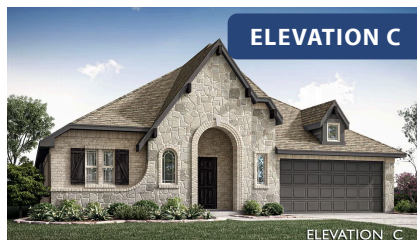

Hawthorne

HOMES FROM
\$530,990

CLASSIC SERIES

GLENWOOD MEADOWS

3017 CREEKHOLLOW COURT, DENTON, TX 76226

2,235
SQUARE FEET

4
BEDROOMS

2.0
BATHROOMS

2
CAR GARAGE

ELEVATION A

ELEVATION B

ELEVATION B

ELEVATION C

ELEVATION C

Hawthorne

GLENWOOD MEADOWS

3017 CREEKHOLLOW COURT, DENTON, TX 76226

Hawthorne

This brochure is for general informational purposes and is to be used as a guide only. Changes may be made during the development process and floorplans, dimensions, fixtures, fittings, finishes and specifications are subject to change without notice. Window placement, balcony configuration, wardrobe sizes and living areas may vary slightly within each plan type. EQUAL HOUSING OPPORTUNITY