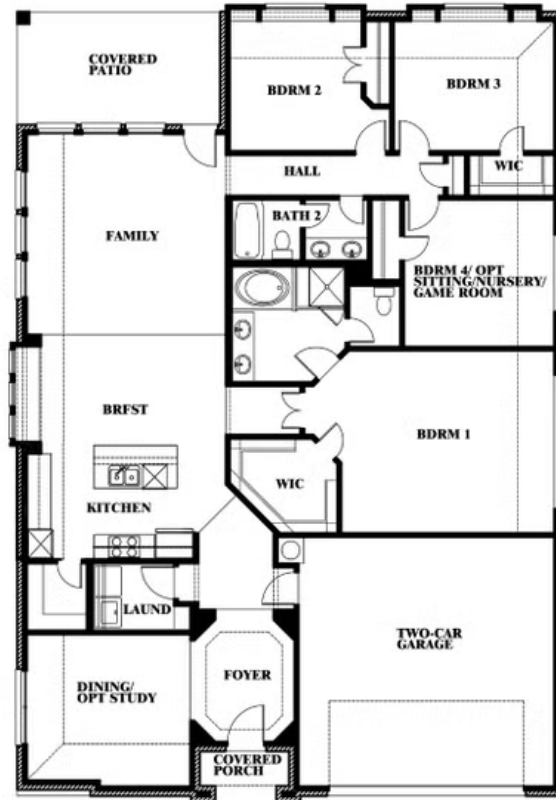

Hawthorne

HOMES FROM
\$530,990

CLASSIC SERIES

GLENWOOD MEADOWS

3017 CREEKHOLLOW COURT, DENTON, TX 76226

2,235
SQUARE FEET

4
BEDROOMS

2.0
BATHROOMS

3017 CREEKHOLLOW COURT, DENTON, TX 76226

Hawthorne

This brochure is for general informational purposes and is to be used as a guide only. Changes may be made during the development process and floorplans, dimensions, fixtures, fittings, finishes and specifications are subject to change without notice. Window placement, balcony configuration, wardrobe sizes and living areas may vary slightly within each plan type. EQUAL HOUSING OPPORTUNITY

Hawthorne

GLENWOOD MEADOWS

3017 CREEKHOLLOW COURT, DENTON, TX 76226

Hawthorne Opt. Deluxe Kitchen

This brochure is for general informational purposes and is to be used as a guide only. Changes may be made during the development process and floorplans, dimensions, fixtures, fittings, finishes and specifications are subject to change without notice. Window placement, balcony configuration, wardrobe sizes and living areas may vary slightly within each plan type. EQUAL HOUSING OPPORTUNITY