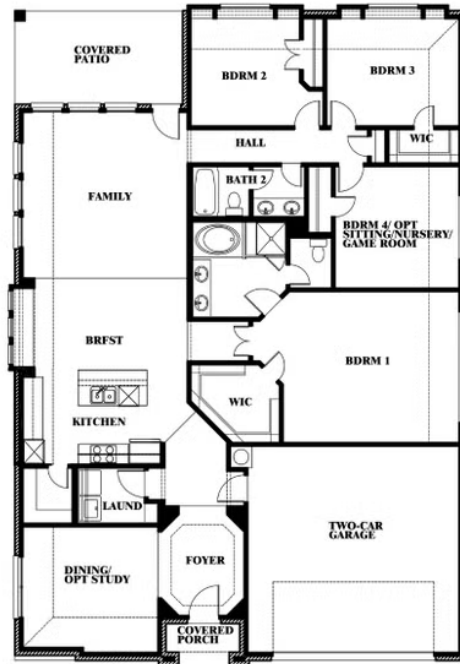

Hawthorne

GLENWOOD MEADOWS

3017 CREEKHOLLOW COURT, DENTON, TX 76226

Hawthorne Opt. Deluxe Kitchen