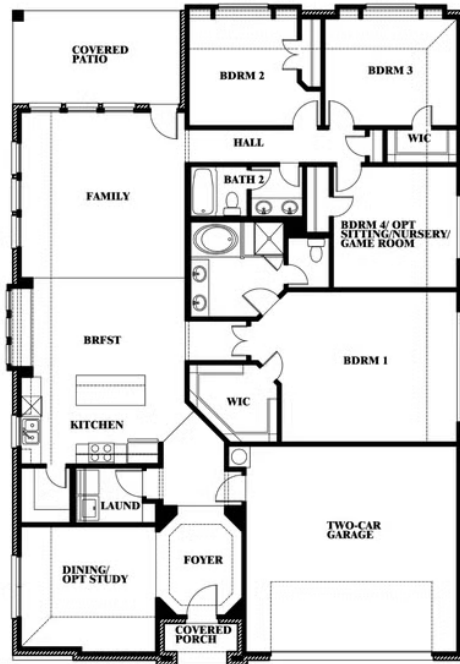

Hawthorne

GLENWOOD MEADOWS

3017 CREEKHOLLOW COURT, DENTON, TX 76226

Hawthorne