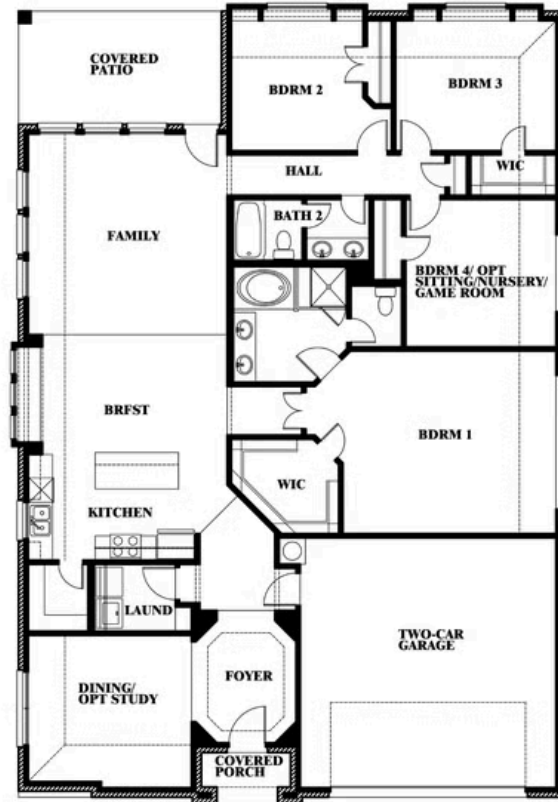

Hawthorne

HOMES FROM
\$530,990

CLASSIC SERIES

GLENWOOD MEADOWS

3017 CREEKHOLLOW COURT, DENTON, TX 76226

2,235
SQUARE FEET

4
BEDROOMS

2.0
BATHROOMS

2
CAR GARAGE

ELEVATION A

ELEVATION B

ELEVATION B

ELEVATION C

ELEVATION C

Hawthorne

GLENWOOD MEADOWS

3017 CREEKHOLLOW COURT, DENTON, TX 76226

Hawthorne

This brochure is for general informational purposes and is to be used as a guide only. Changes may be made during the development process and floorplans, dimensions, fixtures, fittings, finishes and specifications are subject to change without notice. Window placement, balcony configuration, wardrobe sizes and living areas may vary slightly within each plan type. EQUAL HOUSING OPPORTUNITY

Hawthorne

GLENWOOD MEADOWS

3017 CREEKHOLLOW COURT, DENTON, TX 76226

Hawthorne Opt. Deluxe Kitchen

This brochure is for general informational purposes and is to be used as a guide only. Changes may be made during the development process and floorplans, dimensions, fixtures, fittings, finishes and specifications are subject to change without notice. Window placement, balcony configuration, wardrobe sizes and living areas may vary slightly within each plan type. EQUAL HOUSING OPPORTUNITY