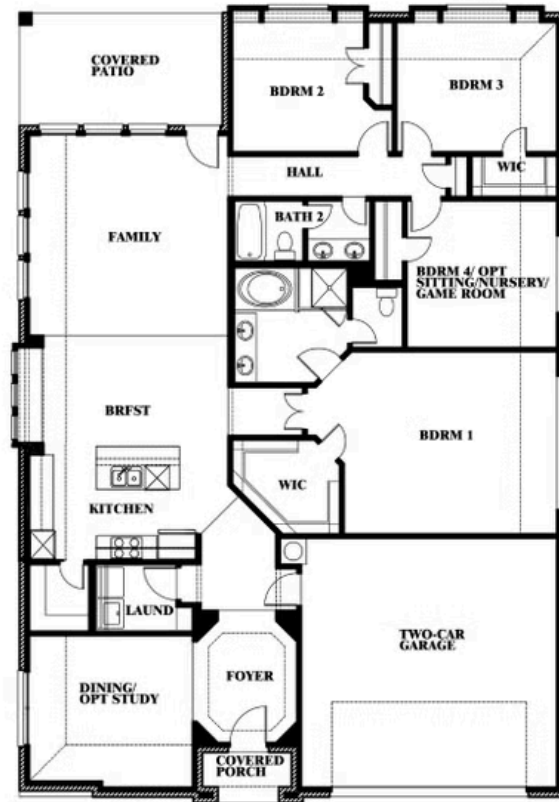

Hawthorne

HOMES FROM
\$530,990

CLASSIC SERIES

GLENWOOD MEADOWS

3017 CREEKHOLLOW COURT, DENTON, TX 76226

2,235
SQUARE FEET

4
BEDROOMS

2.0
BATHROOMS

2
CAR GARAGE

ELEVATION A

ELEVATION B

ELEVATION B

ELEVATION C

ELEVATION C

Hawthorne

GLENWOOD MEADOWS

3017 CREEKHOLLOW COURT, DENTON, TX 76226

Hawthorne

This brochure is for general informational purposes and is to be used as a guide only. Changes may be made during the development process and floorplans, dimensions, fixtures, fittings, finishes and specifications are subject to change without notice. Window placement, balcony configuration, wardrobe sizes and living areas may vary slightly within each plan type. EQUAL HOUSING OPPORTUNITY

Hawthorne

GLENWOOD MEADOWS

3017 CREEKHOLLOW COURT, DENTON, TX 76226

Hawthorne Opt. Deluxe Kitchen

This brochure is for general informational purposes and is to be used as a guide only. Changes may be made during the development process and floorplans, dimensions, fixtures, fittings, finishes and specifications are subject to change without notice. Window placement, balcony configuration, wardrobe sizes and living areas may vary slightly within each plan type. EQUAL HOUSING OPPORTUNITY