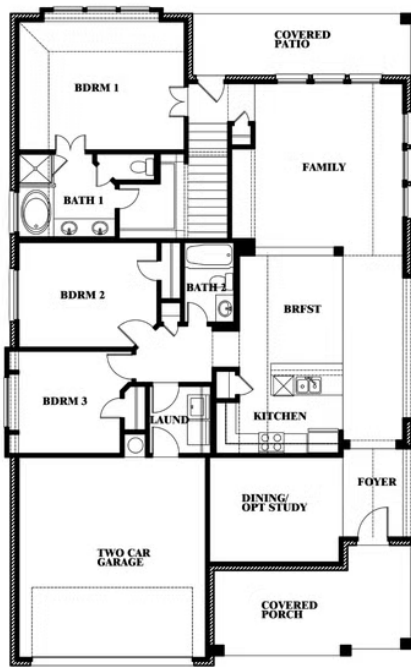

Dogwood III

GLENWOOD MEADOWS

3017 CREEKHOLLOW COURT, DENTON, TX 76226

Dogwood III