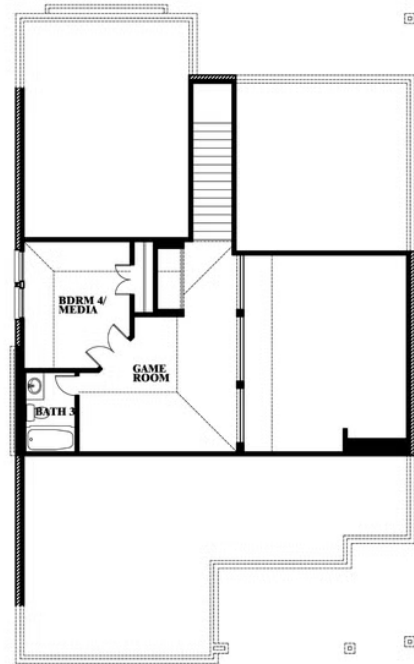

Dogwood III

GLENWOOD MEADOWS

3017 CREEKHOLLOW COURT, DENTON, TX 76226

Dogwood III