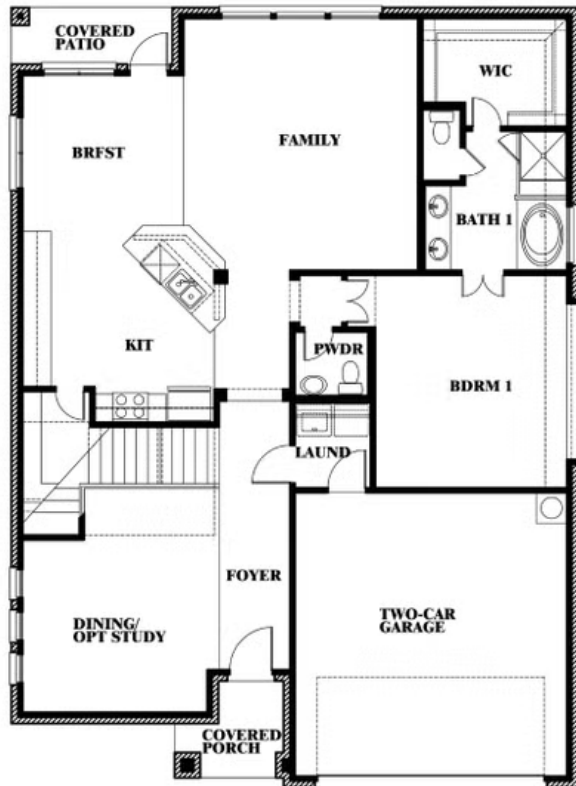

Dewberry III

HOMES FROM
\$589,990

CLASSIC SERIES

GLENWOOD MEADOWS

3017 CREEKHOLLOW COURT, DENTON, TX 76226

3,261
SQUARE FEET

5
BEDROOMS

3.5
BATHROOMS

ELEVATION D

ELEVATION D

Dewberry III

GLENWOOD MEADOWS

3017 CREEKHOLLOW COURT, DENTON, TX 76226

DEWBERRY III FLOOR PLAN

Dewberry III

This brochure is for general informational purposes and is to be used as a guide only. Changes may be made during the development process and floor plans, dimensions, fixtures, fittings, finishes and specifications are subject to change without notice. Window placement, balcony configuration, wardrobe sizes and living areas may vary slightly within each plan type. EQUAL HOUSING OPPORTUNITY.