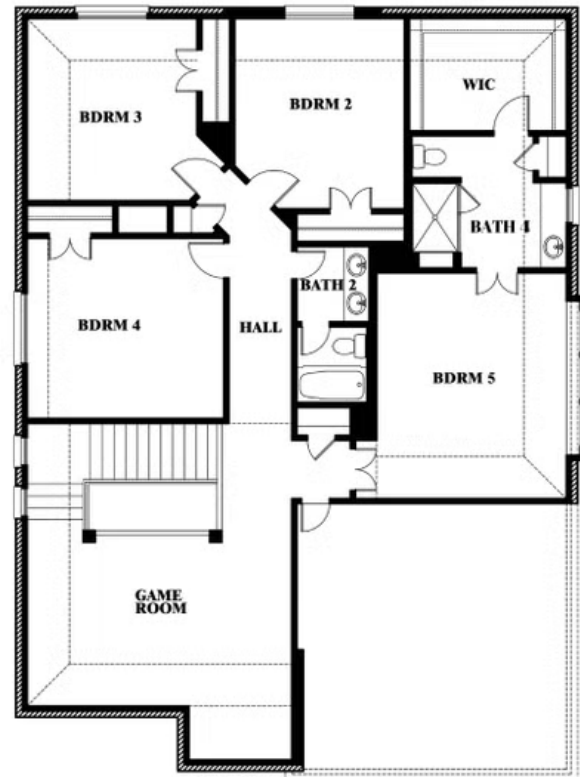

Dewberry III

HOMES FROM
\$589,990

CLASSIC SERIES

GLENWOOD MEADOWS

3017 CREEKHOLLOW COURT, DENTON, TX 76226

3,261
SQUARE FEET

5
BEDROOMS

3.5
BATHROOMS

ELEVATION D

ELEVATION D

Dewberry III

GLENWOOD MEADOWS

3017 CREEKHOLLOW COURT, DENTON, TX 76226

DEWBERRY III FLOOR PLAN

Dewberry III

This brochure is for general informational purposes and is to be used as a guide only. Changes may be made during the development process and floor plans, dimensions, fixtures, fittings, finishes and specifications are subject to change without notice. Window placement, balcony configuration, wardrobe sizes and living areas may vary slightly within each plan type. EQUAL HOUSING OPPORTUNITY.