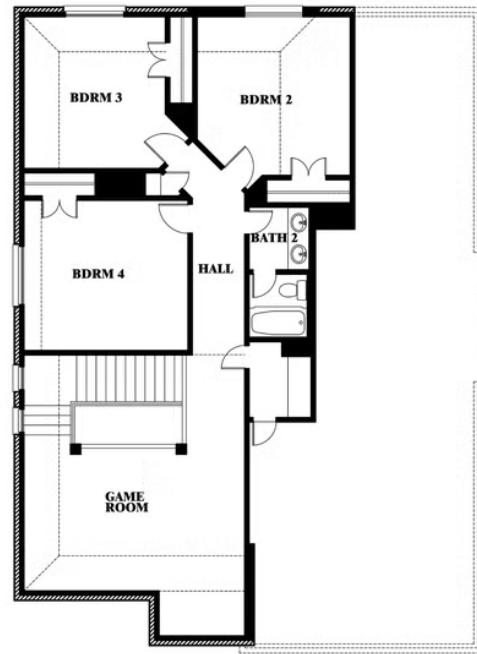

Dewberry

GLENWOOD MEADOWS

3017 CREEKHOLLOW COURT, DENTON, TX 76226

Dewberry