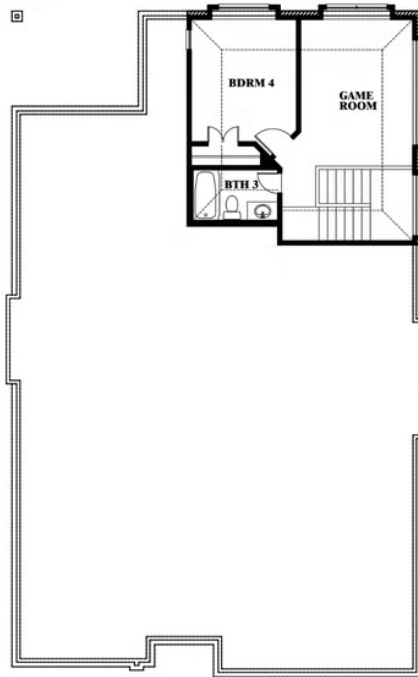

Cypress II

GLENWOOD MEADOWS

3017 CREEKHOLLOW COURT, DENTON, TX 76226

Cypress II