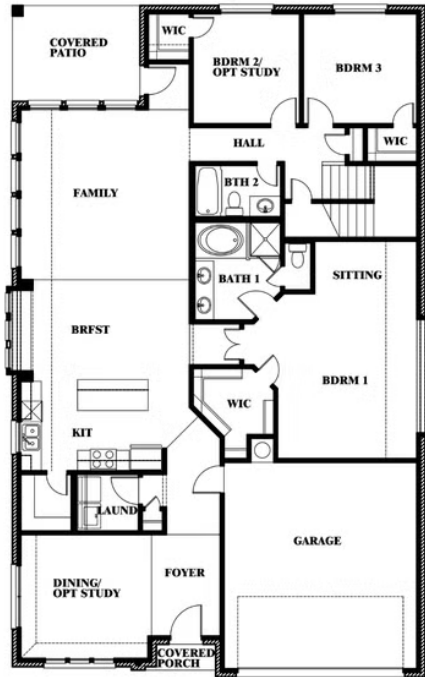

Cypress II

GLENWOOD MEADOWS

3017 CREEKHOLLOW COURT, DENTON, TX 76226

Cypress II