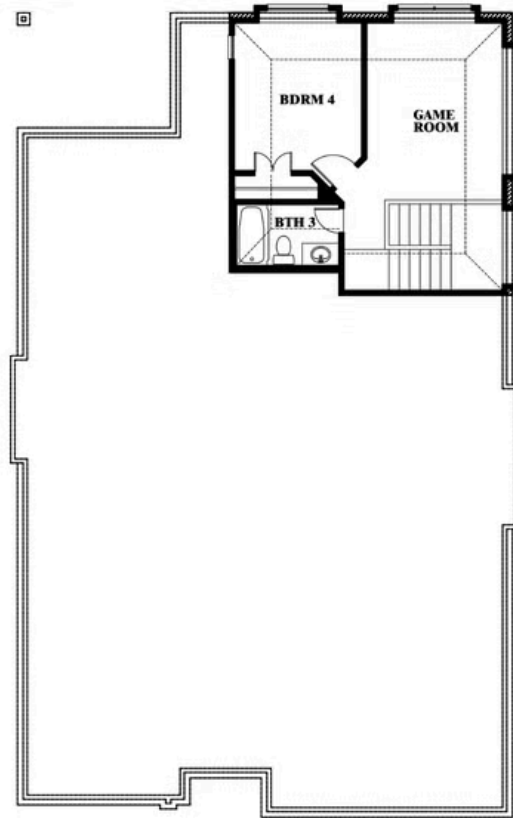

Cypress II

GLENWOOD MEADOWS

3017 CREEKHOLLOW COURT, DENTON, TX 76226

Cypress II

This brochure is for general informational purposes and is to be used as a guide only. Changes may be made during the development process and floorplans, dimensions, fixtures, fittings, finishes and specifications are subject to change without notice. Window placement, balcony configuration, wardrobe sizes and living areas may vary slightly within each plan type. EQUAL HOUSING OPPORTUNITY