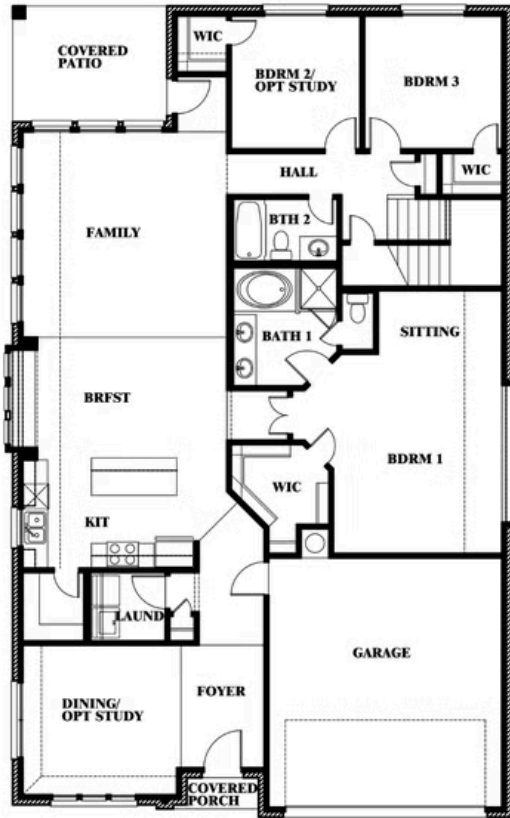

Cypress II

GLENWOOD MEADOWS

3017 CREEKHOLLOW COURT, DENTON, TX 76226

Cypress II

This brochure is for general informational purposes and is to be used as a guide only. Changes may be made during the development process and floorplans, dimensions, fixtures, fittings, finishes and specifications are subject to change without notice. Window placement, balcony configuration, wardrobe sizes and living areas may vary slightly within each plan type. EQUAL HOUSING OPPORTUNITY