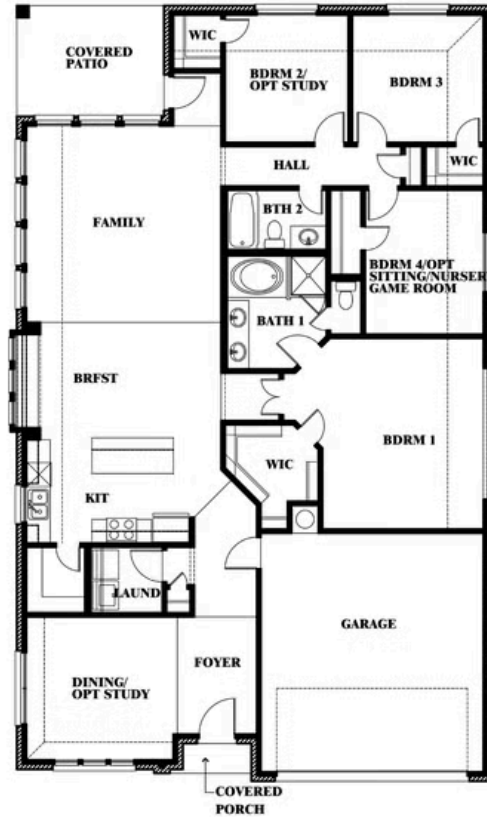

Cypress

GLENWOOD MEADOWS

3017 CREEKHOLLOW COURT, DENTON, TX 76226

Cypress

This brochure is for general informational purposes and is to be used as a guide only. Changes may be made during the development process and floorplans, dimensions, fixtures, fittings, finishes and specifications are subject to change without notice. Window placement, balcony configuration, wardrobe sizes and living areas may vary slightly within each plan type. EQUAL HOUSING OPPORTUNITY