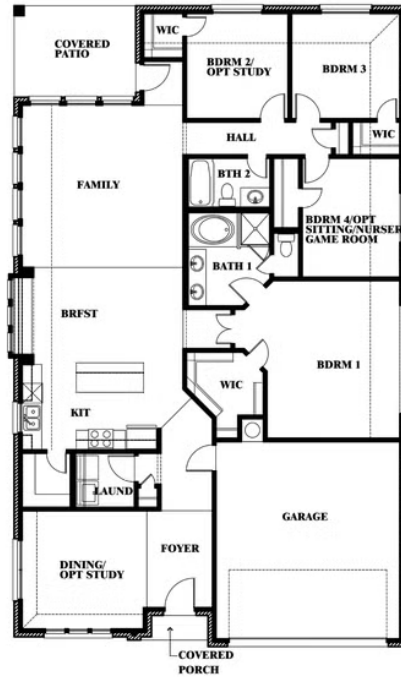

Cypress

GLENWOOD MEADOWS

3017 CREEKHOLLOW COURT, DENTON, TX 76226

Cypress