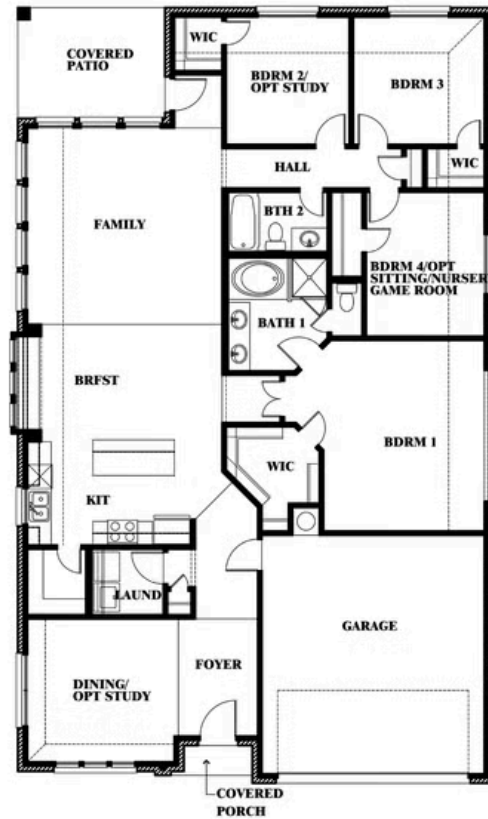

2
CAR GARAGE

ELEVATION E

Document generated Dec 27, 2024. Prices, plans, square footage, features and materials are subject to change at any time without notice and vary among communities. Listed prices are for informational purposes only, are not binding, and do not create any contractual obligation(s). The price of any home is dependent on numerous factors, all of which are unique to a specific home, and is not guaranteed until specified in a binding contract. Pricing of elevations and additional optional beds/baths vary per plan. Some plans require a premium homesite. Please ask the Community Manager for details. Renderings of homes are artist concepts and may not reflect exact colors and materials.

Cypress

GLENWOOD MEADOWS

3017 CREEKHOLLOW COURT, DENTON, TX 76226

Cypress

This brochure is for general informational purposes and is to be used as a guide only. Changes may be made during the development process and floorplans, dimensions, fixtures, fittings, finishes and specifications are subject to change without notice. Window placement, balcony configuration, wardrobe sizes and living areas may vary slightly within each plan type. EQUAL HOUSING OPPORTUNITY