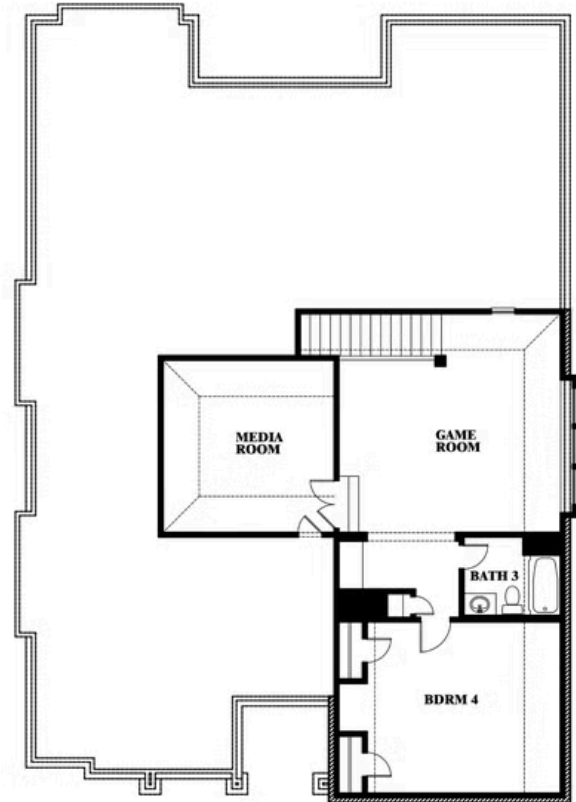

Carolina IV

GLENWOOD MEADOWS

3017 CREEKHOLLOW COURT, DENTON, TX 76226

Carolina IV

This brochure is for general informational purposes and is to be used as a guide only. Changes may be made during the development process and floorplans, dimensions, fixtures, fittings, finishes and specifications are subject to change without notice. Window placement, balcony configuration, wardrobe sizes and living areas may vary slightly within each plan type. EQUAL HOUSING OPPORTUNITY