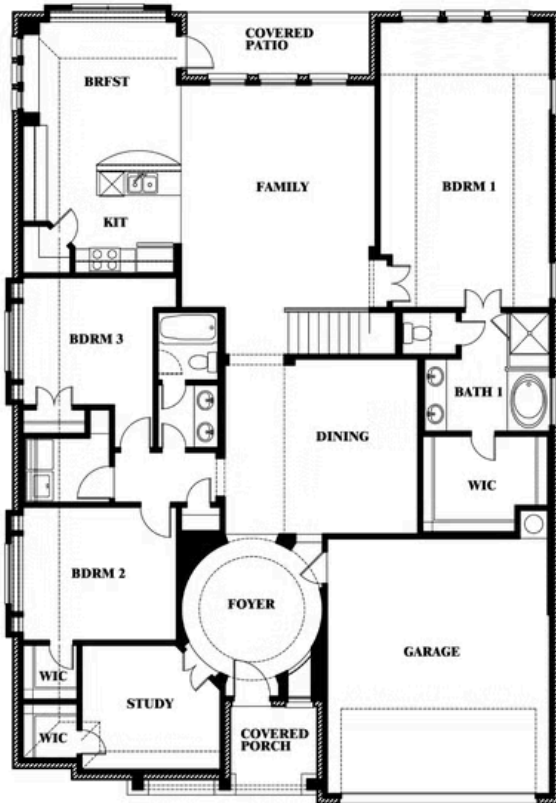

Carolina IV

HOMES FROM
\$588,990

CLASSIC SERIES

GLENWOOD MEADOWS

3017 CREEKHOLLOW COURT, DENTON, TX 76226

3,280
SQUARE FEET

4
BEDROOMS

3.0
BATHROOMS

2
CAR GARAGE

ELEVATION D

ELEVATION A

ELEVATION A

ELEVATION AS

ELEVATION AS

ELEVATION C

ELEVATION C

ELEVATION E

ELEVATION E

ELEVATION F

ELEVATION F

Carolina IV

GLENWOOD MEADOWS

3017 CREEKHOLLOW COURT, DENTON, TX 76226

Carolina IV

This brochure is for general informational purposes and is to be used as a guide only. Changes may be made during the development process and floorplans, dimensions, fixtures, fittings, finishes and specifications are subject to change without notice. Window placement, balcony configuration, wardrobe sizes and living areas may vary slightly within each plan type. EQUAL HOUSING OPPORTUNITY