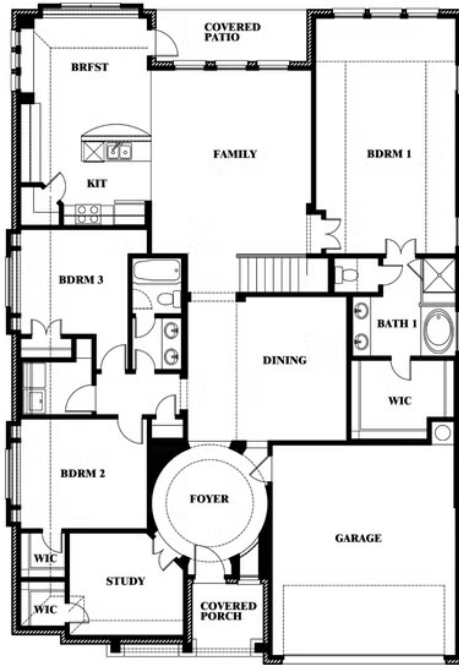

Carolina III

GLENWOOD MEADOWS

3017 CREEKHOLLOW COURT, DENTON, TX 76226

Carolina III