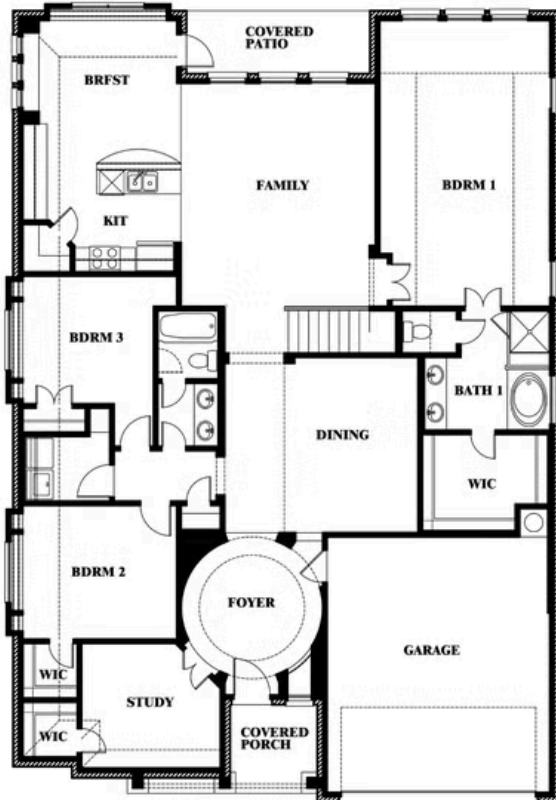

Carolina III

HOMES FROM
\$578,990

CLASSIC SERIES

GLENWOOD MEADOWS

3017 CREEKHOLLOW COURT, DENTON, TX 76226

3,067
SQUARE FEET

4
BEDROOMS

3.0
BATHROOMS

2
CAR GARAGE

ELEVATION AS

ELEVATION A

ELEVATION A

ELEVATION C

ELEVATION C

ELEVATION D

ELEVATION D

ELEVATION E

ELEVATION E

ELEVATION F

ELEVATION F

Carolina III

GLENWOOD MEADOWS

3017 CREEKHOLLOW COURT, DENTON, TX 76226

Carolina III

This brochure is for general informational purposes and is to be used as a guide only. Changes may be made during the development process and floorplans, dimensions, fixtures, fittings, finishes and specifications are subject to change without notice. Window placement, balcony configuration, wardrobe sizes and living areas may vary slightly within each plan type. EQUAL HOUSING OPPORTUNITY