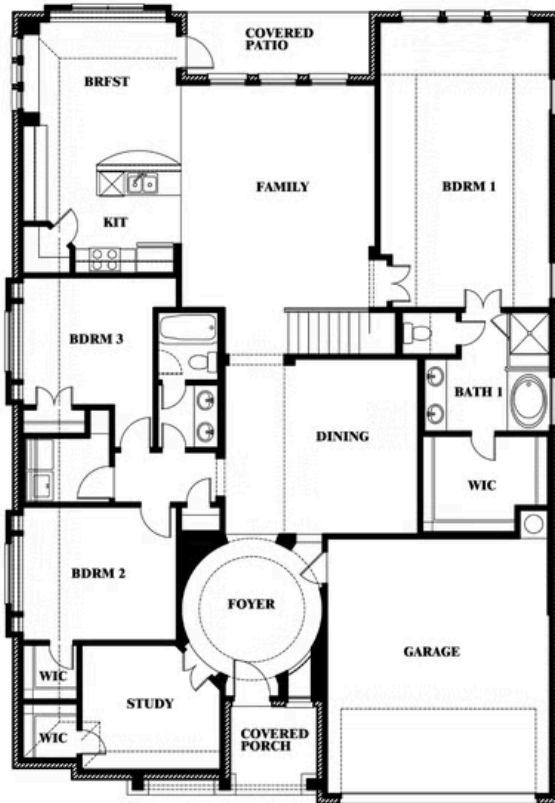

This brochure is for general informational purposes and is to be used as a guide only. Changes may be made during the development process and floorplans, dimensions, fixtures, fittings, finishes and specifications are subject to change without notice. Window placement, balcony configuration, wardrobe sizes and living areas may vary slightly within each plan type. EQUAL HOUSING OPPORTUNITY

Carolina II

GLENWOOD MEADOWS

3017 CREEKHOLLOW COURT, DENTON, TX 76226

Carolina II with Media Room

This brochure is for general informational purposes and is to be used as a guide only. Changes may be made during the development process and floorplans, dimensions, fixtures, fittings, finishes and specifications are subject to change without notice. Window placement, balcony configuration, wardrobe sizes and living areas may vary slightly within each plan type. EQUAL HOUSING OPPORTUNITY