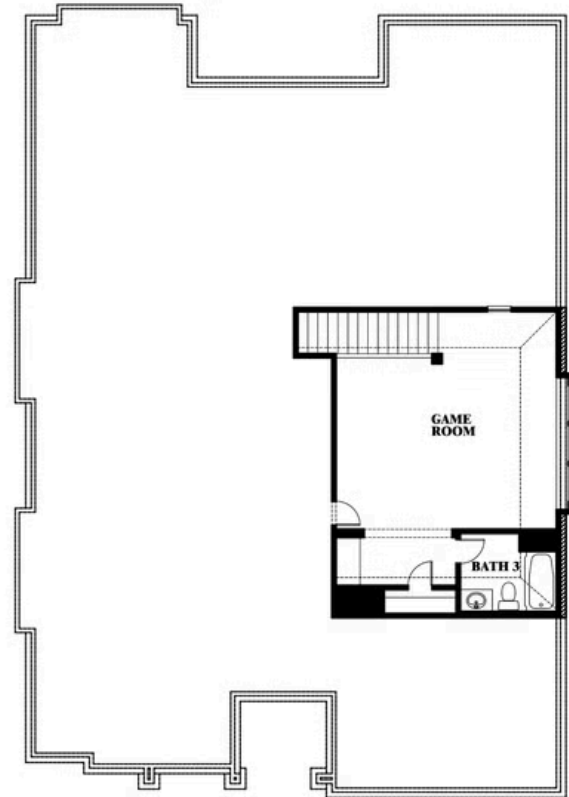

Carolina II

HOMES FROM
\$566,990

CLASSIC SERIES

GLENWOOD MEADOWS

3017 CREEKHOLLOW COURT, DENTON, TX 76226

2,771
SQUARE FEET

3
BEDROOMS

3.0
BATHROOMS

2
CAR GARAGE

ELEVATION D

ELEVATION A

ELEVATION A

ELEVATION AS

ELEVATION AS

ELEVATION C

ELEVATION C

ELEVATION E

ELEVATION E

ELEVATION F

ELEVATION F

Carolina II

GLENWOOD MEADOWS

3017 CREEKHOLLOW COURT, DENTON, TX 76226

Carolina II

Carolina II

GLENWOOD MEADOWS

3017 CREEKHOLLOW COURT, DENTON, TX 76226

Carolina II with Media Room

This brochure is for general informational purposes and is to be used as a guide only. Changes may be made during the development process and floorplans, dimensions, fixtures, fittings, finishes and specifications are subject to change without notice. Window placement, balcony configuration, wardrobe sizes and living areas may vary slightly within each plan type. EQUAL HOUSING OPPORTUNITY