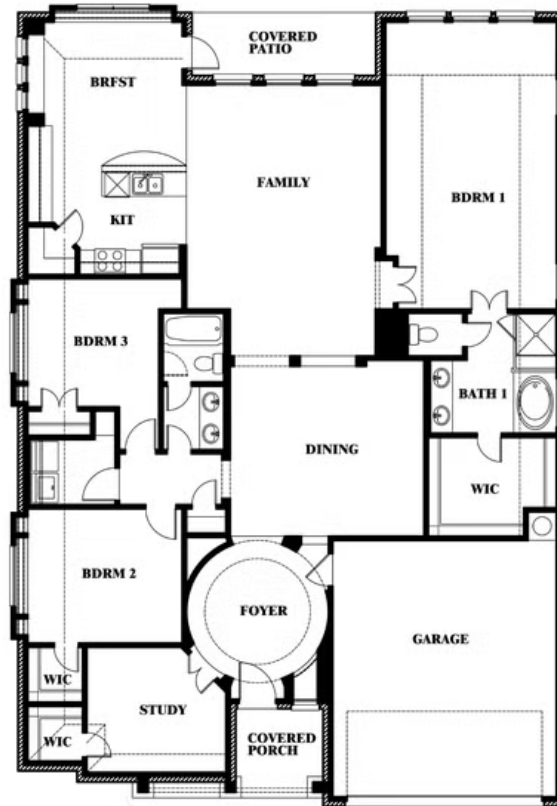

Carolina

GLENWOOD MEADOWS

3017 CREEKHOLLOW COURT, DENTON, TX 76226

Carolina

This brochure is for general informational purposes and is to be used as a guide only. Changes may be made during the development process and floorplans, dimensions, fixtures, fittings, finishes and specifications are subject to change without notice. Window placement, balcony configuration, wardrobe sizes and living areas may vary slightly within each plan type. EQUAL HOUSING OPPORTUNITY