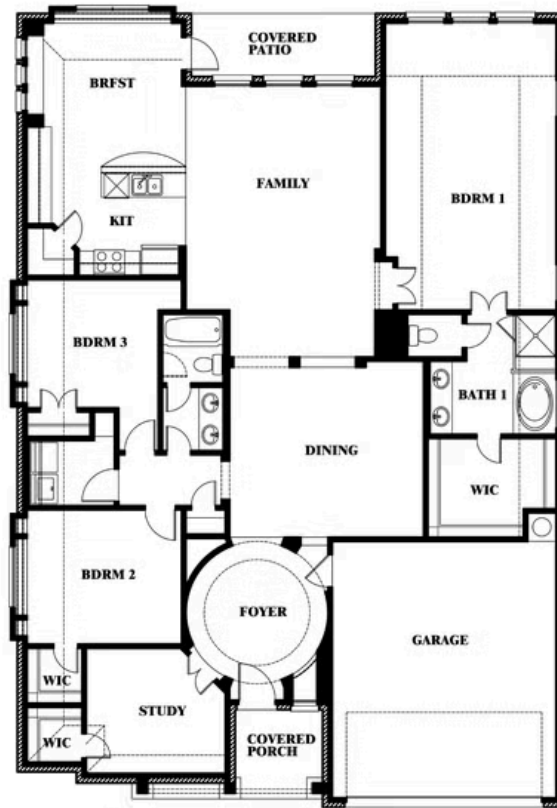

Carolina

GLENWOOD MEADOWS

3017 CREEKHOLLOW COURT, DENTON, TX 76226

Carolina

This brochure is for general informational purposes and is to be used as a guide only. Changes may be made during the development process and floorplans, dimensions, fixtures, fittings, finishes and specifications are subject to change without notice. Window placement, balcony configuration, wardrobe sizes and living areas may vary slightly within each plan type. EQUAL HOUSING OPPORTUNITY