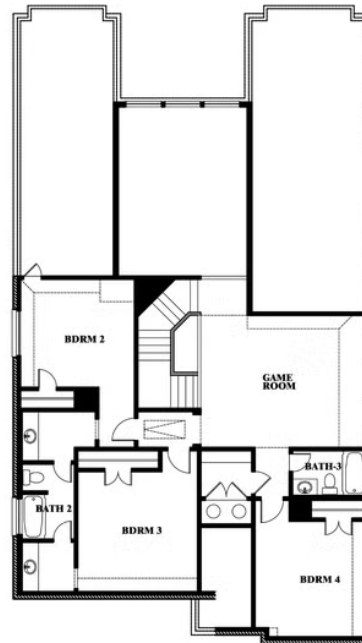

Rose

ROSE FLOOR PLAN

COUNTRY LAKES

301 RIVER MEADOWS LANE, DENTON, TX 76226

Rose