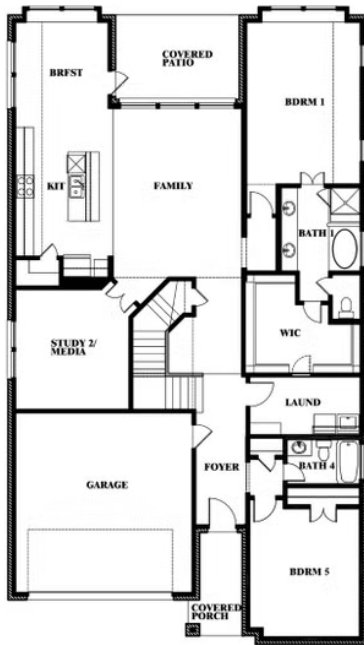

Rose

COUNTRY LAKES

301 RIVER MEADOWS LANE, DENTON, TX 76226

ROSE FLOOR PLAN WITH OPTIONAL BED & BATH AT STUDY

Rose
Opt. Bed & Bath at Study