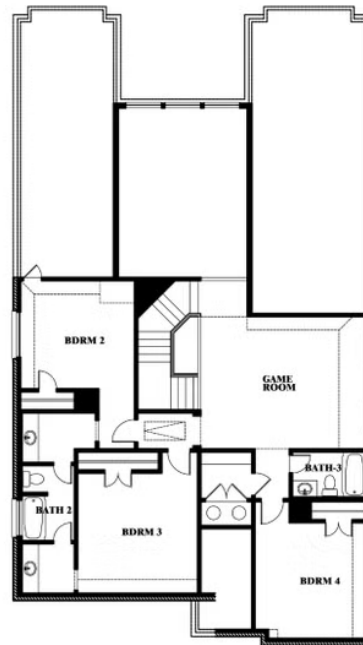

Rose

COUNTRY LAKES

301 RIVER MEADOWS LANE, DENTON, TX 76226

ROSE FLOOR PLAN WITH OPTIONAL BED & BATH AT STUDY

Rose
Opt. Bed & Bath at Study