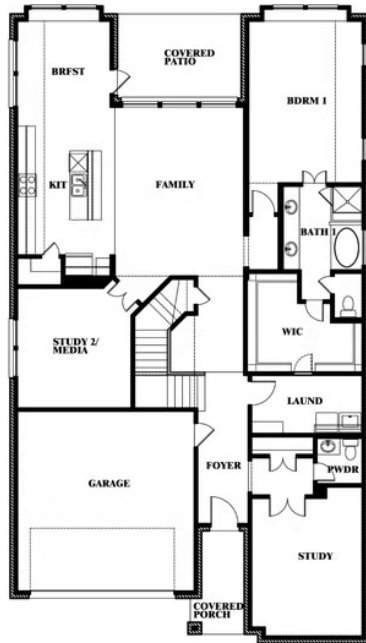

Rose

ROSE FLOOR PLAN

COUNTRY LAKES

301 RIVER MEADOWS LANE, DENTON, TX 76226

Rose