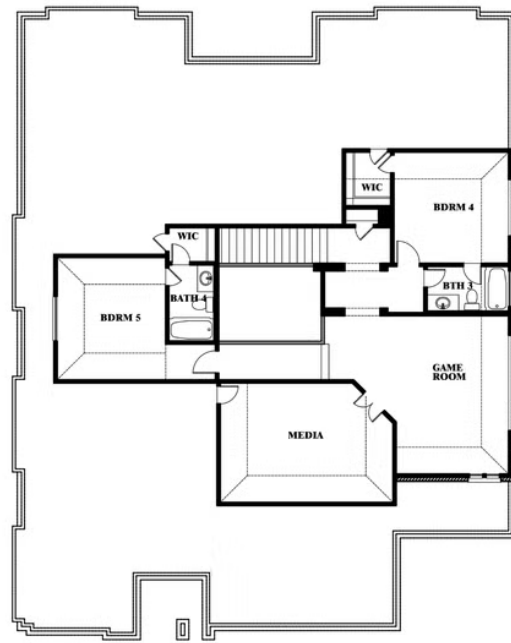

Primrose FE VI

COUNTRY LAKES

301 RIVER MEADOWS LANE, DENTON, TX 76226

Primrose FE VI