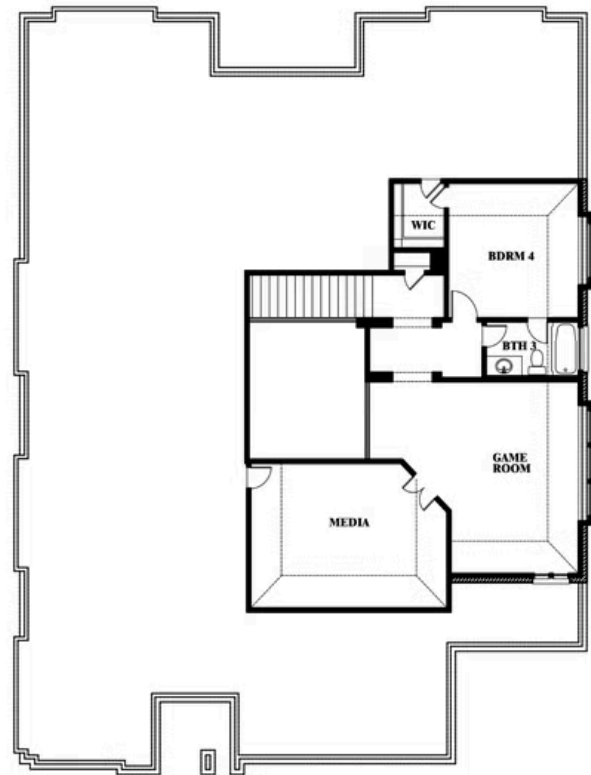

Primrose FE V

HOMES FROM
\$620,990

CLASSIC SERIES

COUNTRY LAKES

301 RIVER MEADOWS LANE, DENTON, TX 76226

3,733
SQUARE FEET

4
BEDROOMS

3.5
BATHROOMS

3
CAR GARAGE

ELEVATION A

ELEVATION B

ELEVATION C

Primrose FE V

COUNTRY LAKES

301 RIVER MEADOWS LANE, DENTON, TX 76226

Primrose FE V

This brochure is for general informational purposes and is to be used as a guide only. Changes may be made during the development process and floorplans, dimensions, fixtures, fittings, finishes and specifications are subject to change without notice. Window placement, balcony configuration, wardrobe sizes and living areas may vary slightly within each plan type. EQUAL HOUSING OPPORTUNITY