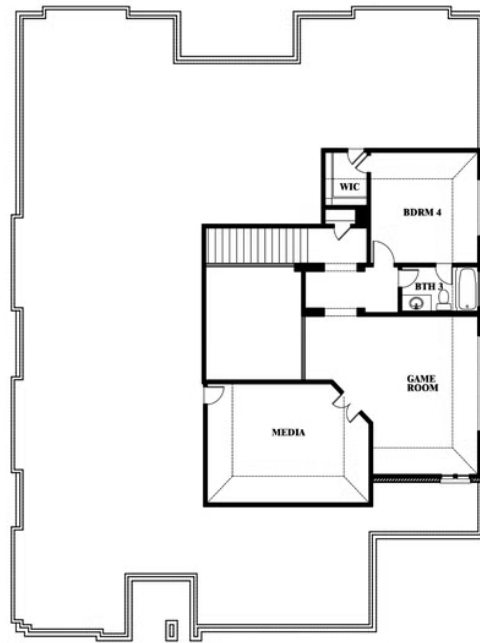

Primrose FE V

COUNTRY LAKES

301 RIVER MEADOWS LANE, DENTON, TX 76226

Primrose FE V