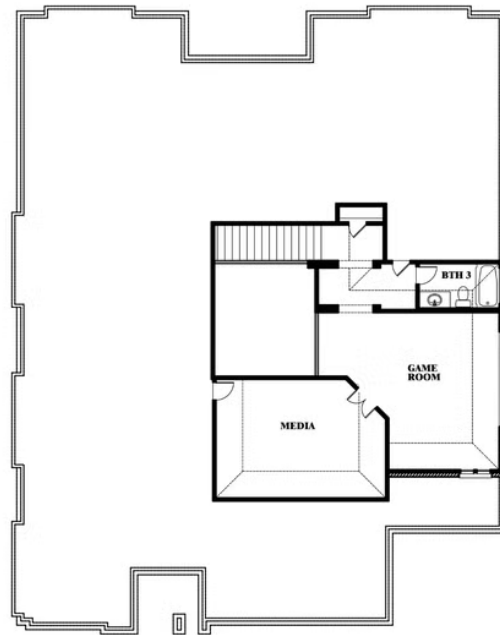

Primrose FE III

COUNTRY LAKES

301 RIVER MEADOWS LANE, DENTON, TX 76226

Primrose FE III