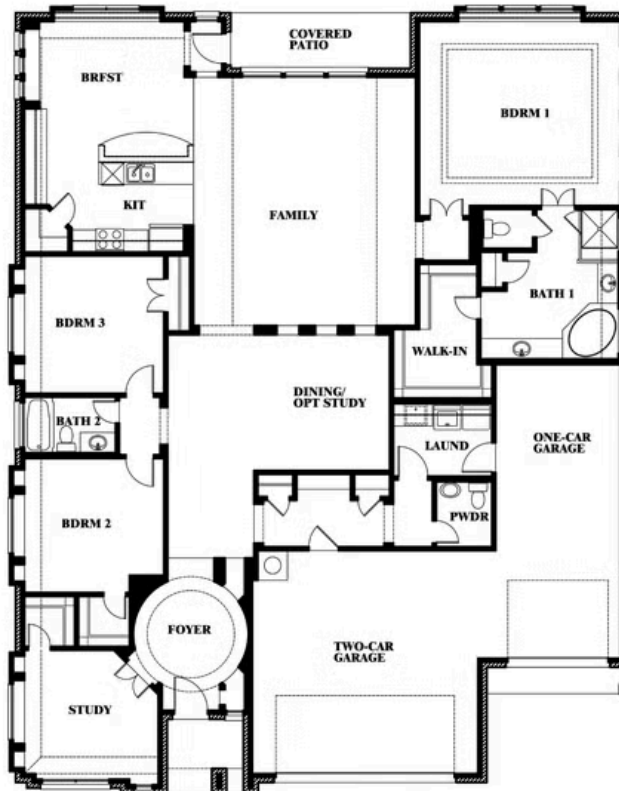

Primrose FE

HOMES FROM
\$553,990

CLASSIC SERIES

COUNTRY LAKES

301 RIVER MEADOWS LANE, DENTON, TX 76226

2,775
SQUARE FEET

3
BEDROOMS

2.5
BATHROOMS

3
CAR GARAGE

ELEVATION A

ELEVATION B

ELEVATION C

Document generated Dec 21, 2024. Prices, plans, square footage, features and materials are subject to change at any time without notice and vary among communities. Listed prices are for informational purposes only, are not binding, and do not create any contractual obligation(s). The price of any home is dependent on numerous factors, all of which are unique to a specific home, and is not guaranteed until specified in a binding contract. Pricing of elevations and additional optional beds/baths vary per plan. Some plans require a premium homesite. Please ask the Community Manager for details. Renderings of homes are artist concepts and may not reflect exact colors and materials.

Primrose FE

COUNTRY LAKES

301 RIVER MEADOWS LANE, DENTON, TX 76226

Primrose FE

This brochure is for general informational purposes and is to be used as a guide only. Changes may be made during the development process and floorplans, dimensions, fixtures, fittings, finishes and specifications are subject to change without notice. Window placement, balcony configuration, wardrobe sizes and living areas may vary slightly within each plan type. EQUAL HOUSING OPPORTUNITY