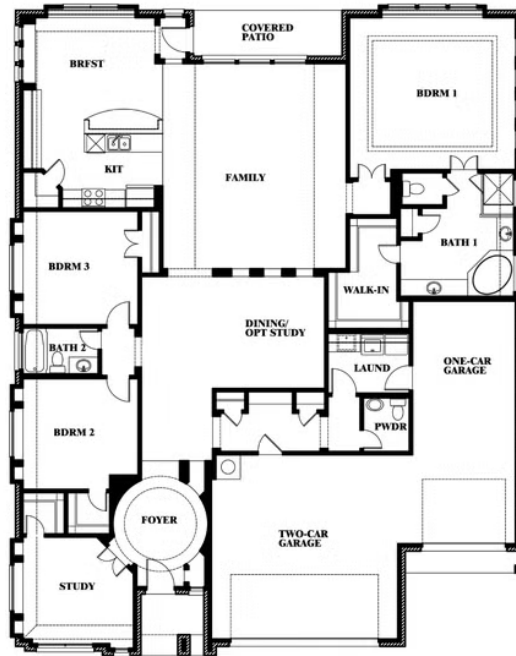

Primrose FE

COUNTRY LAKES

301 RIVER MEADOWS LANE, DENTON, TX 76226

Primrose FE