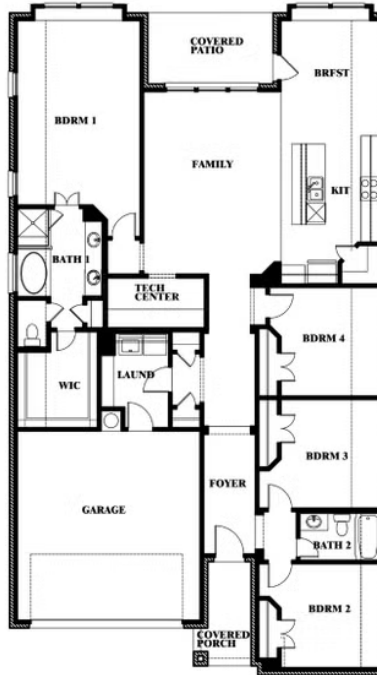

Jasmine

COUNTRY LAKES

301 RIVER MEADOWS LANE, DENTON, TX 76226

JASMINE FLOOR PLAN WITH OPTIONAL TECH CENTER

Jasmine
Opt. Tech Center at Closet