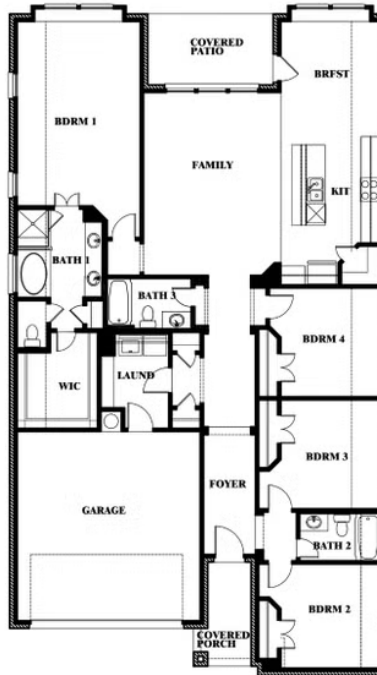

Jasmine

COUNTRY LAKES

301 RIVER MEADOWS LANE, DENTON, TX 76226

JASMINE FLOOR PLAN WITH OPTIONAL BATH 3

Jasmine
Opt. Bath 3 at Closet