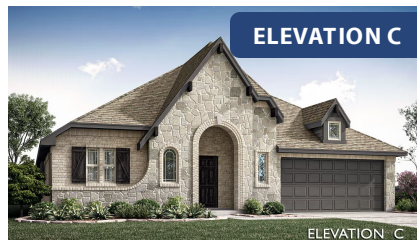

## COUNTRY LAKES

301 RIVER MEADOWS LANE, DENTON, TX 76226

HOMES FROM

**\$459,990 - \$474,990**

**2,235**  
SQUARE FEET

**4**  
BEDROOMS

**2.0**  
BATHROOMS

**2**  
CAR GARAGE

**ELEVATION A**

**ELEVATION B**

ELEVATION B

**ELEVATION C**

ELEVATION C