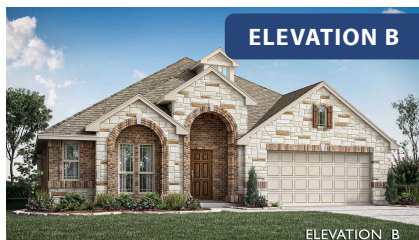

## COUNTRY LAKES

301 RIVER MEADOWS LANE, DENTON, TX 76226

HOMES FROM

**\$459,990 - \$474,990**

**2,235**  
SQUARE FEET

**4**  
BEDROOMS

**2.0**  
BATHROOMS

**2**  
CAR GARAGE

**ELEVATION A**

**ELEVATION B**

ELEVATION B

**ELEVATION C**

ELEVATION C