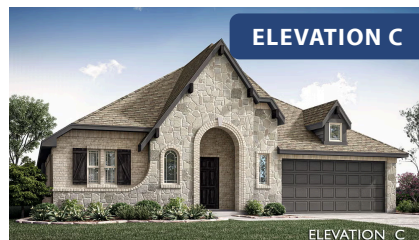

## COUNTRY LAKES

301 RIVER MEADOWS LANE, DENTON, TX 76226

HOMES FROM

**\$459,990 - \$474,990**

**2,235**  
SQUARE FEET

**4**  
BEDROOMS

**2.0**  
BATHROOMS

**2**  
CAR GARAGE

**ELEVATION A**

**ELEVATION B**

ELEVATION B

**ELEVATION C**

ELEVATION C