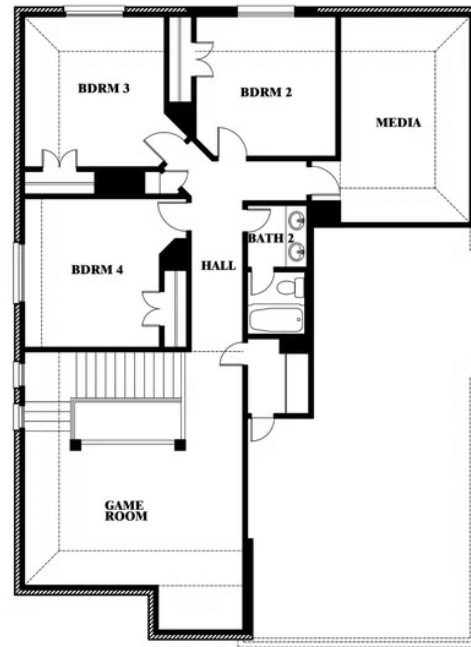

Dewberry II

COUNTRY LAKES

301 RIVER MEADOWS LANE, DENTON, TX 76226

Dewberry II