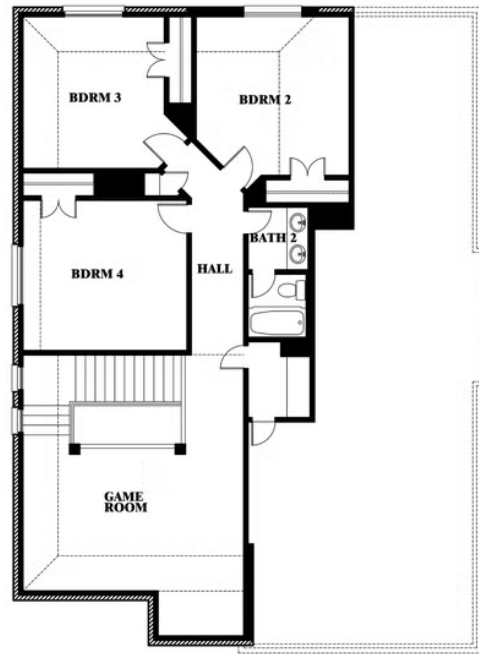

Dewberry

COUNTRY LAKES

301 RIVER MEADOWS LANE, DENTON, TX 76226

Dewberry