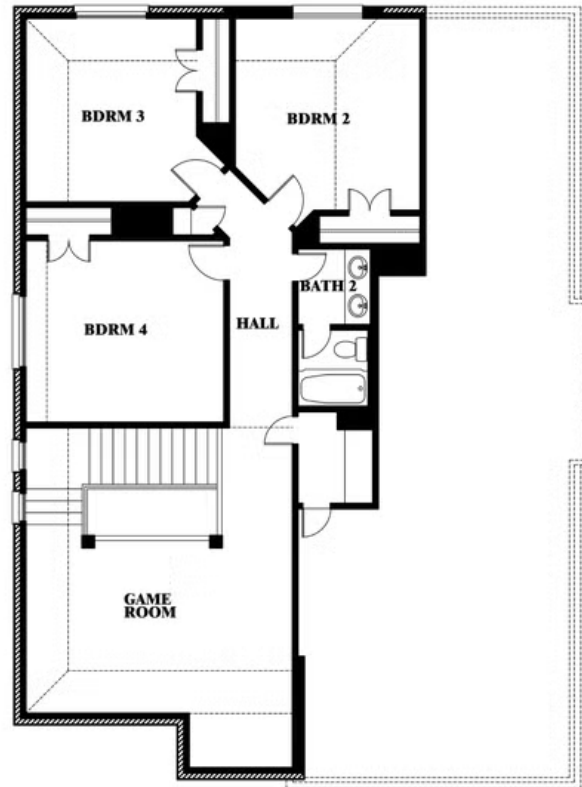

Dewberry

COUNTRY LAKES

301 RIVER MEADOWS LANE, DENTON, TX 76226

Dewberry

This brochure is for general informational purposes and is to be used as a guide only. Changes may be made during the development process and floorplans, dimensions, fixtures, fittings, finishes and specifications are subject to change without notice. Window placement, balcony configuration, wardrobe sizes and living areas may vary slightly within each plan type. EQUAL HOUSING OPPORTUNITY