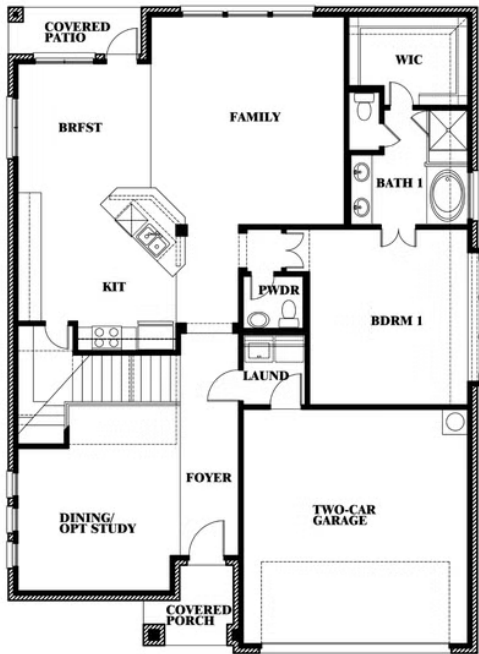

Dewberry

COUNTRY LAKES

301 RIVER MEADOWS LANE, DENTON, TX 76226

Dewberry