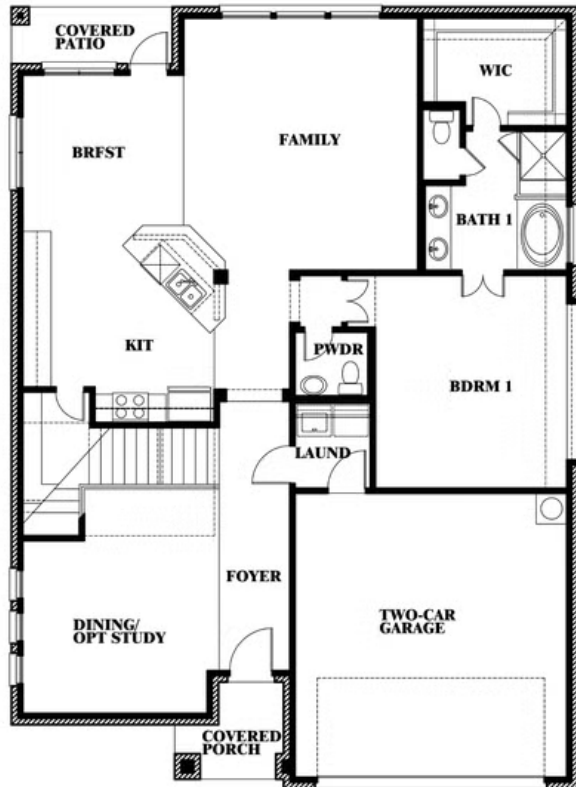

2.5
BATHROOMS

2
CAR GARAGE

ELEVATION C

ELEVATION AS

ELEVATION AS

ELEVATION A

ELEVATION A

ELEVATION CS

Dewberry

COUNTRY LAKES

301 RIVER MEADOWS LANE, DENTON, TX 76226

Dewberry

This brochure is for general informational purposes and is to be used as a guide only. Changes may be made during the development process and floorplans, dimensions, fixtures, fittings, finishes and specifications are subject to change without notice. Window placement, balcony configuration, wardrobe sizes and living areas may vary slightly within each plan type. EQUAL HOUSING OPPORTUNITY