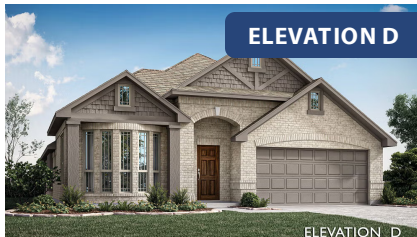

Cypress

CLASSIC SERIES

COUNTRY LAKES

301 RIVER MEADOWS LANE, DENTON, TX 76226

HOMES FROM

$434,990 - $449,990

2,038
SQUARE FEET

4
BEDROOMS

2.0
BATHROOMS

2
CAR GARAGE

Document generated Sep 7, 2024. Prices, plans, square footage, features and materials are subject to change at any time without notice and vary among communities. Listed prices are for informational purposes only, are not binding, and do not create any contractual obligation(s). The price of any home is dependent on numerous factors, all of which are unique to a specific home, and is not guaranteed until specified in a binding contract. Pricing of elevations and additional optional beds/baths vary per plan. Some plans require a premium homesite. Please ask the Community Manager for details. Renderings of homes are artist concepts and may not reflect exact colors and materials.