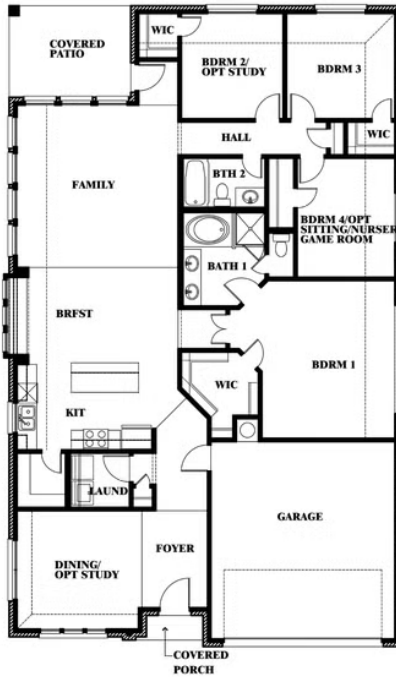

Cypress

COUNTRY LAKES

301 RIVER MEADOWS LANE, DENTON, TX 76226

Cypress