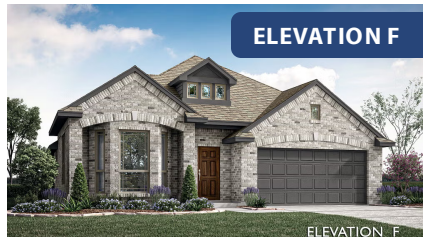

Cypress

CLASSIC SERIES

COUNTRY LAKES

301 RIVER MEADOWS LANE, DENTON, TX 76226

HOMES FROM

$434,990 - $449,990

2,038
SQUARE FEET

4
BEDROOMS

2.0
BATHROOMS

2
CAR GARAGE

Document generated Sep 7, 2024. Prices, plans, square footage, features and materials are subject to change at any time without notice and vary among communities. Listed prices are for informational purposes only, are not binding, and do not create any contractual obligation(s). The price of any home is dependent on numerous factors, all of which are unique to a specific home, and is not guaranteed until specified in a binding contract. Pricing of elevations and additional optional beds/baths vary per plan. Some plans require a premium homesite. Please ask the Community Manager for details. Renderings of homes are artist concepts and may not reflect exact colors and materials.