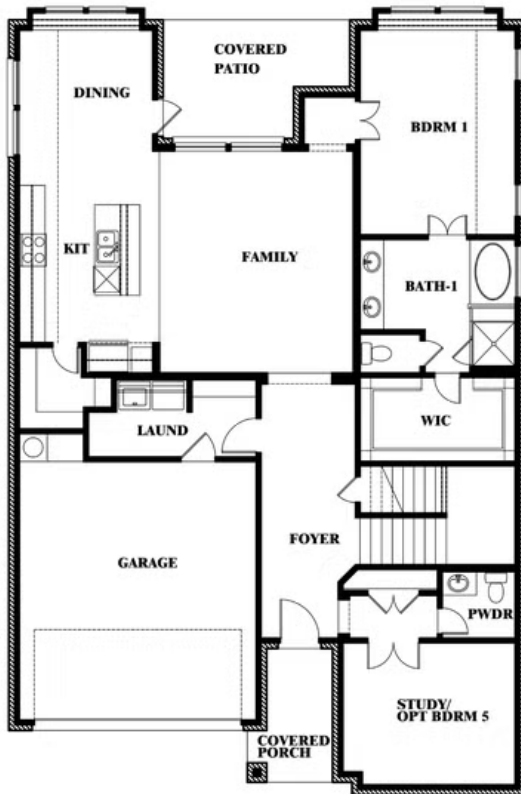

Violet

CLASSIC SERIES

COUNTRY LAKES CLASSIC 60

301 RIVER MEADOWS LANE, DENTON, TX 76226

HOMES FROM

\$511,990

2,381
SQUARE FEET

3
BEDROOMS

2.5
BATHROOMS

2
CAR GARAGE

ELEVATION A

ELEVATION AS

ELEVATION AS

ELEVATION B

ELEVATION B

ELEVATION C

ELEVATION C

ELEVATION D

ELEVATION D

Violet

VIOLET FLOOR PLAN

COUNTRY LAKES CLASSIC 60
301 RIVER MEADOWS LANE, DENTON, TX 76226

Violet

This brochure is for general informational purposes and is to be used as a guide only. Changes may be made during the development process and floorplans, dimensions, fixtures, fittings, finishes and specifications are subject to change without notice. Window placement, balcony configuration, wardrobe sizes and living areas may vary slightly within each plan type. EQUAL HOUSING OPPORTUNITY

Violet

COUNTRY LAKES CLASSIC 60
301 RIVER MEADOWS LANE, DENTON, TX 76226

VIOLET FLOOR PLAN WITH OPTIONAL BEDROOM AT STUDY

Violet
Opt. Bed 5 & Bath 4 at Study

This brochure is for general informational purposes and is to be used as a guide only. Changes may be made during the development process and floorplans, dimensions, fixtures, fittings, finishes and specifications are subject to change without notice. Window placement, balcony configuration, wardrobe sizes and living areas may vary slightly within each plan type. EQUAL HOUSING OPPORTUNITY