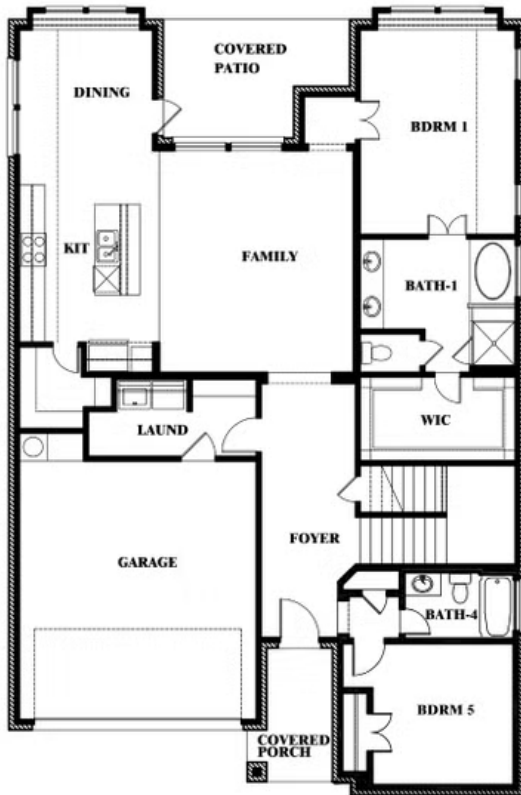

Violet

CLASSIC SERIES

COUNTRY LAKES CLASSIC 60

301 RIVER MEADOWS LANE, DENTON, TX 76226

HOMES FROM

\$511,990

2,381
SQUARE FEET

3
BEDROOMS

2.5
BATHROOMS

2
CAR GARAGE

ELEVATION A

ELEVATION AS

ELEVATION AS

ELEVATION B

ELEVATION B

ELEVATION C

ELEVATION C

ELEVATION D

ELEVATION D

Violet

VIOLET FLOOR PLAN

COUNTRY LAKES CLASSIC 60
301 RIVER MEADOWS LANE, DENTON, TX 76226

Violet

This brochure is for general informational purposes and is to be used as a guide only. Changes may be made during the development process and floorplans, dimensions, fixtures, fittings, finishes and specifications are subject to change without notice. Window placement, balcony configuration, wardrobe sizes and living areas may vary slightly within each plan type. EQUAL HOUSING OPPORTUNITY

Violet

COUNTRY LAKES CLASSIC 60
301 RIVER MEADOWS LANE, DENTON, TX 76226

VIOLET FLOOR PLAN WITH OPTIONAL BEDROOM AT STUDY

Violet
Opt. Bed 5 & Bath 4 at Study

This brochure is for general informational purposes and is to be used as a guide only. Changes may be made during the development process and floorplans, dimensions, fixtures, fittings, finishes and specifications are subject to change without notice. Window placement, balcony configuration, wardrobe sizes and living areas may vary slightly within each plan type. EQUAL HOUSING OPPORTUNITY