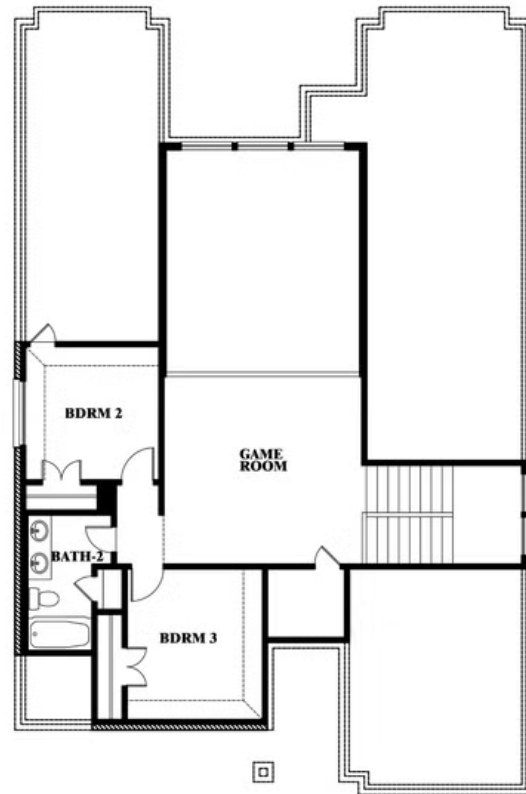

2.5
BATHROOMS

2
CAR GARAGE

ELEVATION A

ELEVATION AS

ELEVATION AS

ELEVATION B

ELEVATION B

ELEVATION C

ELEVATION C

ELEVATION D

ELEVATION D

Violet

VIOLET FLOOR PLAN

COUNTRY LAKES CLASSIC 60
301 RIVER MEADOWS LANE, DENTON, TX 76226

Violet

This brochure is for general informational purposes and is to be used as a guide only. Changes may be made during the development process and floorplans, dimensions, fixtures, fittings, finishes and specifications are subject to change without notice. Window placement, balcony configuration, wardrobe sizes and living areas may vary slightly within each plan type. EQUAL HOUSING OPPORTUNITY

Violet

COUNTRY LAKES CLASSIC 60
301 RIVER MEADOWS LANE, DENTON, TX 76226

VIOLET FLOOR PLAN WITH OPTIONAL BEDROOM AT STUDY

Violet
Opt. Bed 5 & Bath 4 at Study

This brochure is for general informational purposes and is to be used as a guide only. Changes may be made during the development process and floorplans, dimensions, fixtures, fittings, finishes and specifications are subject to change without notice. Window placement, balcony configuration, wardrobe sizes and living areas may vary slightly within each plan type. EQUAL HOUSING OPPORTUNITY