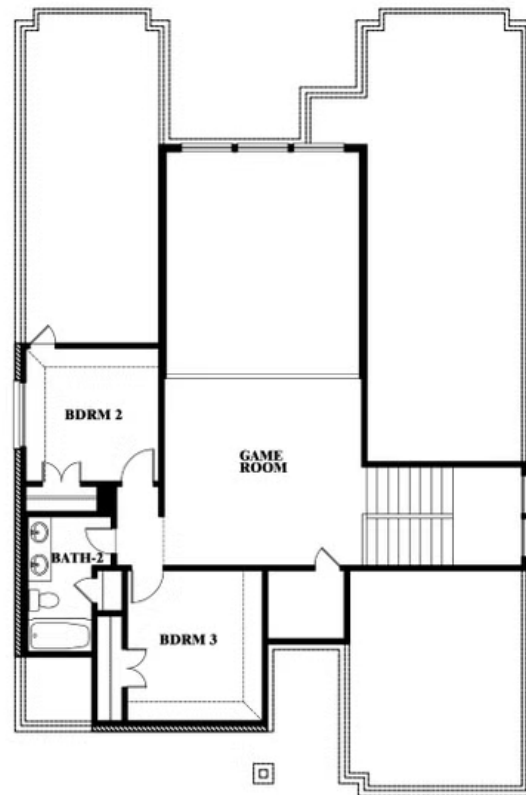

2.5
BATHROOMS

2
CAR GARAGE

ELEVATION A

ELEVATION AS

ELEVATION AS

ELEVATION B

ELEVATION B

ELEVATION C

ELEVATION C

ELEVATION D

ELEVATION D

Violet

VIOLET FLOOR PLAN

COUNTRY LAKES CLASSIC 60
301 RIVER MEADOWS LANE, DENTON, TX 76226

Violet

This brochure is for general informational purposes and is to be used as a guide only. Changes may be made during the development process and floorplans, dimensions, fixtures, fittings, finishes and specifications are subject to change without notice. Window placement, balcony configuration, wardrobe sizes and living areas may vary slightly within each plan type. EQUAL HOUSING OPPORTUNITY

Violet

COUNTRY LAKES CLASSIC 60
301 RIVER MEADOWS LANE, DENTON, TX 76226

VIOLET FLOOR PLAN WITH OPTIONAL BEDROOM AT STUDY

Violet
Opt. Bed 5 & Bath 4 at Study

This brochure is for general informational purposes and is to be used as a guide only. Changes may be made during the development process and floorplans, dimensions, fixtures, fittings, finishes and specifications are subject to change without notice. Window placement, balcony configuration, wardrobe sizes and living areas may vary slightly within each plan type. EQUAL HOUSING OPPORTUNITY