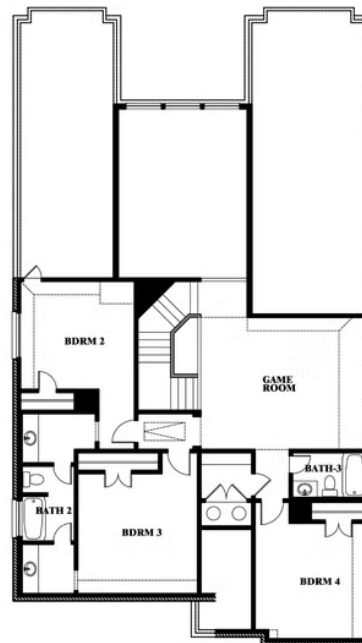

Rose

ROSE FLOOR PLAN

COUNTRY LAKES CLASSIC 60
301 RIVER MEADOWS LANE, DENTON, TX 76226

Rose