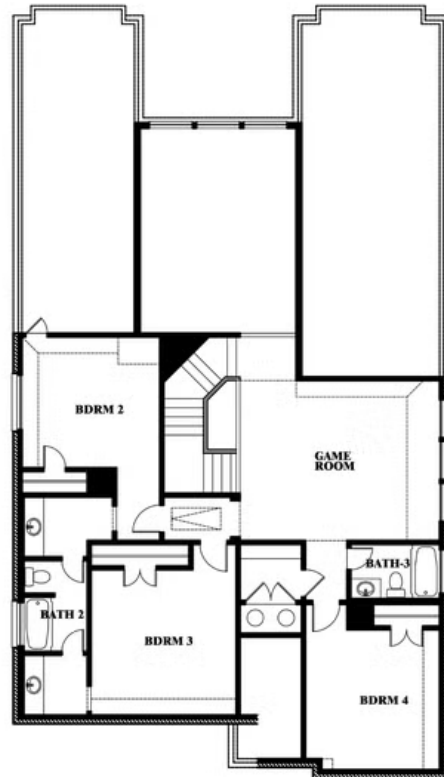

2
CAR GARAGE

ELEVATION A

ELEVATION AS

ELEVATION AS

ELEVATION B

ELEVATION B

ELEVATION C

ELEVATION C

ELEVATION D

ELEVATION D

Rose

ROSE FLOOR PLAN

COUNTRY LAKES CLASSIC 60
301 RIVER MEADOWS LANE, DENTON, TX 76226

Rose

This brochure is for general informational purposes and is to be used as a guide only. Changes may be made during the development process and floorplans, dimensions, fixtures, fittings, finishes and specifications are subject to change without notice. Window placement, balcony configuration, wardrobe sizes and living areas may vary slightly within each plan type. EQUAL HOUSING OPPORTUNITY

Rose

COUNTRY LAKES CLASSIC 60
301 RIVER MEADOWS LANE, DENTON, TX 76226

ROSE FLOOR PLAN WITH OPTIONAL BED & BATH AT STUDY

Rose
Opt. Bed & Bath at Study

This brochure is for general informational purposes and is to be used as a guide only. Changes may be made during the development process and floorplans, dimensions, fixtures, fittings, finishes and specifications are subject to change without notice. Window placement, balcony configuration, wardrobe sizes and living areas may vary slightly within each plan type. EQUAL HOUSING OPPORTUNITY