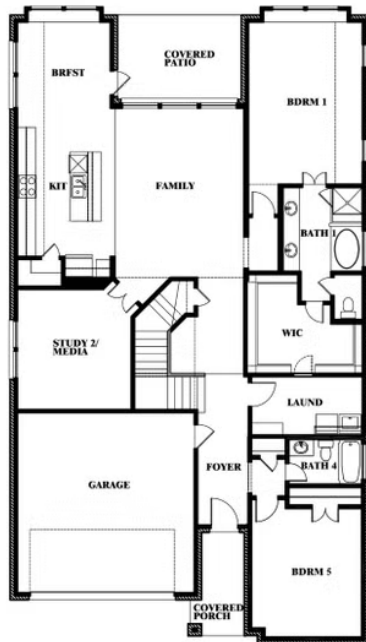

Rose

COUNTRY LAKES CLASSIC 60
301 RIVER MEADOWS LANE, DENTON, TX 76226

ROSE FLOOR PLAN WITH OPTIONAL BED & BATH AT STUDY

Rose
Opt. Bed & Bath at Study