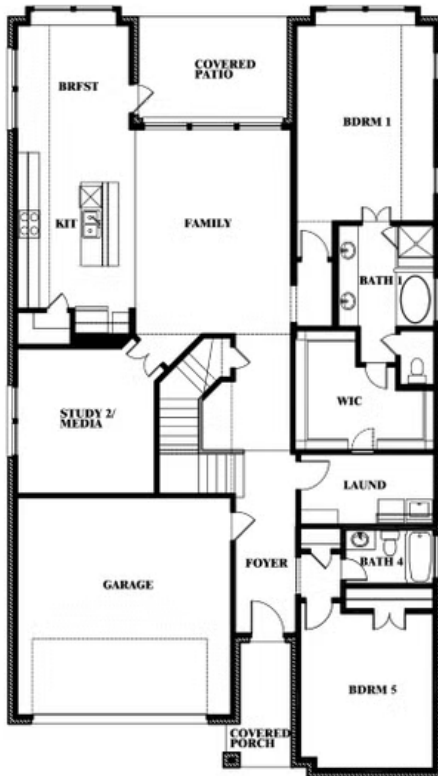

Rose

HOMES FROM
\$570,990

CLASSIC SERIES

COUNTRY LAKES CLASSIC 60

301 RIVER MEADOWS LANE, DENTON, TX 76226

3,359
SQUARE FEET

4
BEDROOMS

3.5
BATHROOMS

2
CAR GARAGE

ELEVATION A

ELEVATION AS

ELEVATION AS

ELEVATION B

ELEVATION B

ELEVATION C

ELEVATION C

ELEVATION D

ELEVATION D

Rose

ROSE FLOOR PLAN

COUNTRY LAKES CLASSIC 60
301 RIVER MEADOWS LANE, DENTON, TX 76226

Rose

This brochure is for general informational purposes and is to be used as a guide only. Changes may be made during the development process and floorplans, dimensions, fixtures, fittings, finishes and specifications are subject to change without notice. Window placement, balcony configuration, wardrobe sizes and living areas may vary slightly within each plan type. EQUAL HOUSING OPPORTUNITY

Rose

COUNTRY LAKES CLASSIC 60
301 RIVER MEADOWS LANE, DENTON, TX 76226

ROSE FLOOR PLAN WITH OPTIONAL BED & BATH AT STUDY

Rose
Opt. Bed & Bath at Study

This brochure is for general informational purposes and is to be used as a guide only. Changes may be made during the development process and floorplans, dimensions, fixtures, fittings, finishes and specifications are subject to change without notice. Window placement, balcony configuration, wardrobe sizes and living areas may vary slightly within each plan type. EQUAL HOUSING OPPORTUNITY