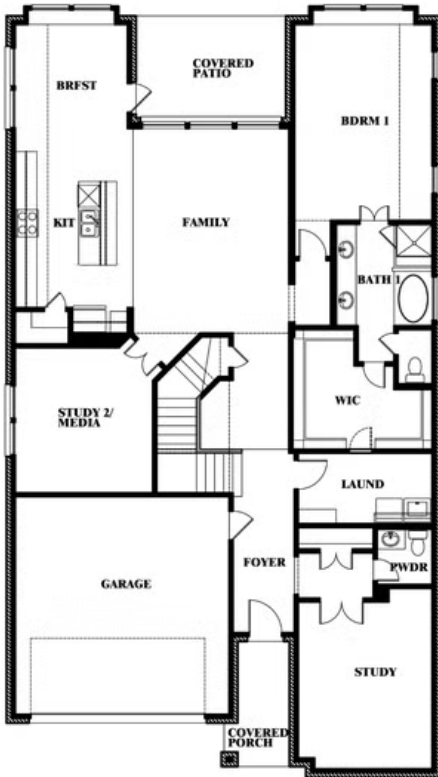

Rose

HOMES FROM
\$570,990

CLASSIC SERIES

COUNTRY LAKES CLASSIC 60

301 RIVER MEADOWS LANE, DENTON, TX 76226

3,359
SQUARE FEET

4
BEDROOMS

3.5
BATHROOMS

2
CAR GARAGE

ELEVATION A

ELEVATION AS

ELEVATION AS

ELEVATION B

ELEVATION B

ELEVATION C

ELEVATION C

ELEVATION D

ELEVATION D

Rose

ROSE FLOOR PLAN

COUNTRY LAKES CLASSIC 60
301 RIVER MEADOWS LANE, DENTON, TX 76226

Rose

This brochure is for general informational purposes and is to be used as a guide only. Changes may be made during the development process and floorplans, dimensions, fixtures, fittings, finishes and specifications are subject to change without notice. Window placement, balcony configuration, wardrobe sizes and living areas may vary slightly within each plan type. EQUAL HOUSING OPPORTUNITY

Rose

COUNTRY LAKES CLASSIC 60
301 RIVER MEADOWS LANE, DENTON, TX 76226

ROSE FLOOR PLAN WITH OPTIONAL BED & BATH AT STUDY

Rose
Opt. Bed & Bath at Study

This brochure is for general informational purposes and is to be used as a guide only. Changes may be made during the development process and floorplans, dimensions, fixtures, fittings, finishes and specifications are subject to change without notice. Window placement, balcony configuration, wardrobe sizes and living areas may vary slightly within each plan type. EQUAL HOUSING OPPORTUNITY