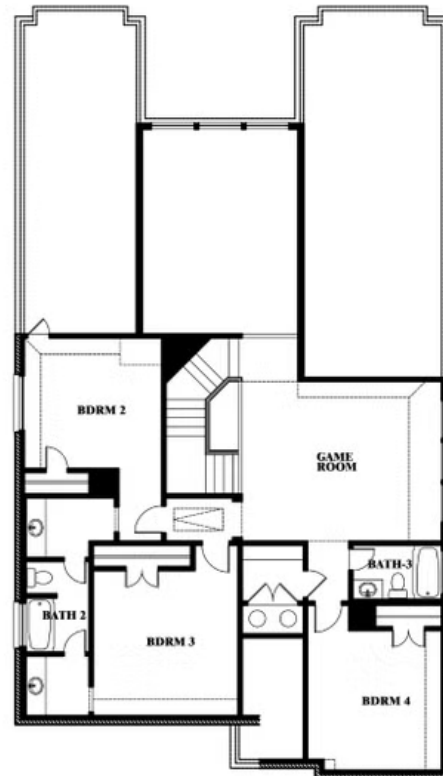

2
CAR GARAGE

ELEVATION A

ELEVATION AS

ELEVATION AS

ELEVATION B

ELEVATION B

ELEVATION C

ELEVATION C

ELEVATION D

ELEVATION D

Rose

ROSE FLOOR PLAN

COUNTRY LAKES CLASSIC 60
301 RIVER MEADOWS LANE, DENTON, TX 76226

Rose

This brochure is for general informational purposes and is to be used as a guide only. Changes may be made during the development process and floorplans, dimensions, fixtures, fittings, finishes and specifications are subject to change without notice. Window placement, balcony configuration, wardrobe sizes and living areas may vary slightly within each plan type. EQUAL HOUSING OPPORTUNITY

Rose

COUNTRY LAKES CLASSIC 60
301 RIVER MEADOWS LANE, DENTON, TX 76226

ROSE FLOOR PLAN WITH OPTIONAL BED & BATH AT STUDY

Rose
Opt. Bed & Bath at Study

This brochure is for general informational purposes and is to be used as a guide only. Changes may be made during the development process and floorplans, dimensions, fixtures, fittings, finishes and specifications are subject to change without notice. Window placement, balcony configuration, wardrobe sizes and living areas may vary slightly within each plan type. EQUAL HOUSING OPPORTUNITY