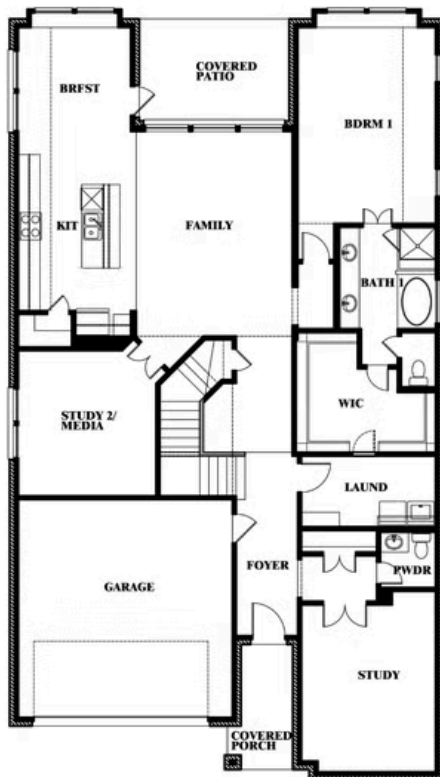

Rose

HOMES FROM
\$570,990

CLASSIC SERIES

COUNTRY LAKES CLASSIC 60

301 RIVER MEADOWS LANE, DENTON, TX 76226

3,359
SQUARE FEET

4
BEDROOMS

3.5
BATHROOMS

2
CAR GARAGE

ELEVATION A

ELEVATION AS

ELEVATION AS

ELEVATION B

ELEVATION B

ELEVATION C

ELEVATION C

ELEVATION D

ELEVATION D

Rose

ROSE FLOOR PLAN

COUNTRY LAKES CLASSIC 60
301 RIVER MEADOWS LANE, DENTON, TX 76226

Rose

This brochure is for general informational purposes and is to be used as a guide only. Changes may be made during the development process and floorplans, dimensions, fixtures, fittings, finishes and specifications are subject to change without notice. Window placement, balcony configuration, wardrobe sizes and living areas may vary slightly within each plan type. EQUAL HOUSING OPPORTUNITY

Rose

COUNTRY LAKES CLASSIC 60
301 RIVER MEADOWS LANE, DENTON, TX 76226

ROSE FLOOR PLAN WITH OPTIONAL BED & BATH AT STUDY

Rose
Opt. Bed & Bath at Study

This brochure is for general informational purposes and is to be used as a guide only. Changes may be made during the development process and floorplans, dimensions, fixtures, fittings, finishes and specifications are subject to change without notice. Window placement, balcony configuration, wardrobe sizes and living areas may vary slightly within each plan type. EQUAL HOUSING OPPORTUNITY