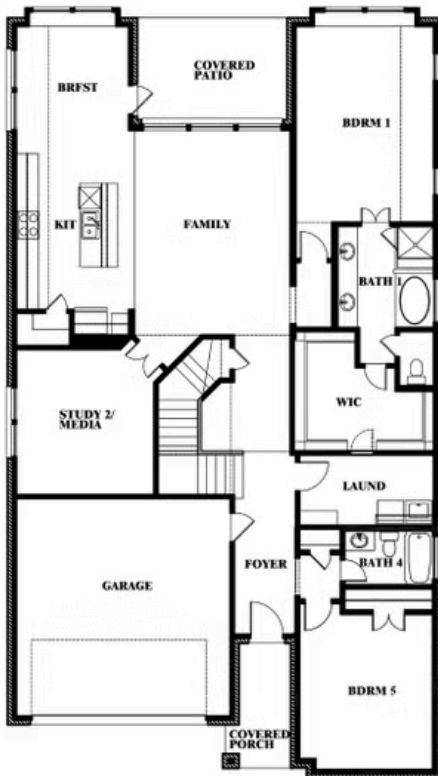

Rose

HOMES FROM
\$570,990

CLASSIC SERIES

COUNTRY LAKES CLASSIC 60

301 RIVER MEADOWS LANE, DENTON, TX 76226

3,359
SQUARE FEET

4
BEDROOMS

3.5
BATHROOMS

2
CAR GARAGE

ELEVATION A

ELEVATION AS

ELEVATION AS

ELEVATION B

ELEVATION B

ELEVATION C

ELEVATION C

ELEVATION D

ELEVATION D

Rose

ROSE FLOOR PLAN

COUNTRY LAKES CLASSIC 60
301 RIVER MEADOWS LANE, DENTON, TX 76226

Rose

This brochure is for general informational purposes and is to be used as a guide only. Changes may be made during the development process and floorplans, dimensions, fixtures, fittings, finishes and specifications are subject to change without notice. Window placement, balcony configuration, wardrobe sizes and living areas may vary slightly within each plan type. EQUAL HOUSING OPPORTUNITY

Rose

COUNTRY LAKES CLASSIC 60
301 RIVER MEADOWS LANE, DENTON, TX 76226

ROSE FLOOR PLAN WITH OPTIONAL BED & BATH AT STUDY

Rose
Opt. Bed & Bath at Study

This brochure is for general informational purposes and is to be used as a guide only. Changes may be made during the development process and floorplans, dimensions, fixtures, fittings, finishes and specifications are subject to change without notice. Window placement, balcony configuration, wardrobe sizes and living areas may vary slightly within each plan type. EQUAL HOUSING OPPORTUNITY