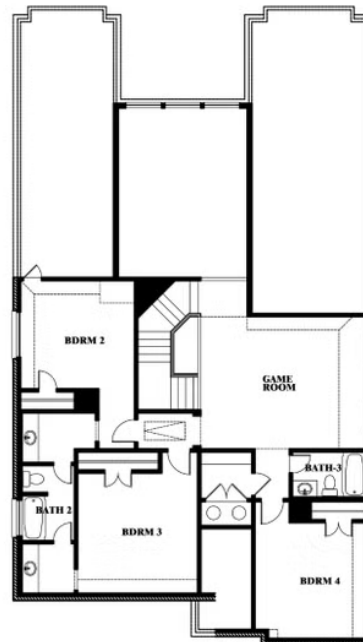

Rose

COUNTRY LAKES CLASSIC 60
301 RIVER MEADOWS LANE, DENTON, TX 76226

ROSE FLOOR PLAN WITH OPTIONAL BED & BATH AT STUDY

Rose
Opt. Bed & Bath at Study