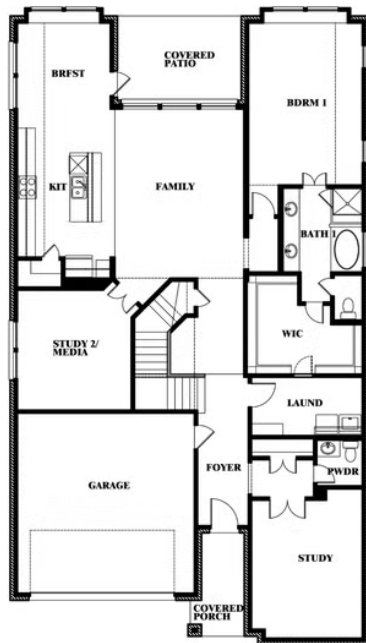

Rose

ROSE FLOOR PLAN

COUNTRY LAKES CLASSIC 60
301 RIVER MEADOWS LANE, DENTON, TX 76226

Rose