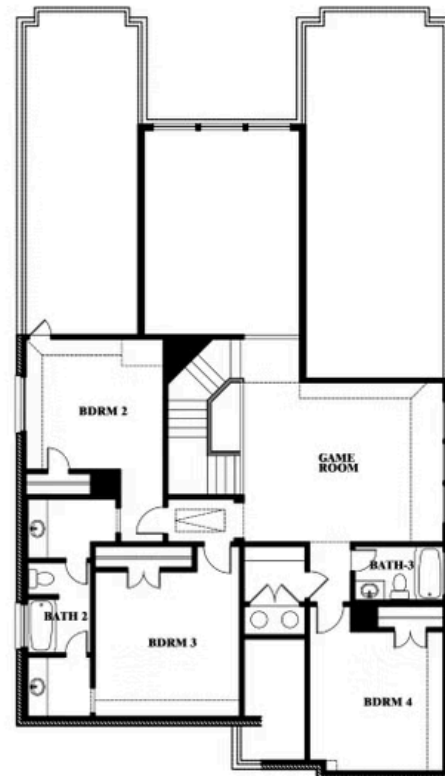

2
CAR GARAGE

ELEVATION A

ELEVATION AS

ELEVATION AS

ELEVATION B

ELEVATION B

ELEVATION C

ELEVATION C

ELEVATION D

ELEVATION D

Rose

ROSE FLOOR PLAN

COUNTRY LAKES CLASSIC 60
301 RIVER MEADOWS LANE, DENTON, TX 76226

Rose

This brochure is for general informational purposes and is to be used as a guide only. Changes may be made during the development process and floorplans, dimensions, fixtures, fittings, finishes and specifications are subject to change without notice. Window placement, balcony configuration, wardrobe sizes and living areas may vary slightly within each plan type. EQUAL HOUSING OPPORTUNITY

Rose

COUNTRY LAKES CLASSIC 60
301 RIVER MEADOWS LANE, DENTON, TX 76226

ROSE FLOOR PLAN WITH OPTIONAL BED & BATH AT STUDY

Rose
Opt. Bed & Bath at Study

This brochure is for general informational purposes and is to be used as a guide only. Changes may be made during the development process and floorplans, dimensions, fixtures, fittings, finishes and specifications are subject to change without notice. Window placement, balcony configuration, wardrobe sizes and living areas may vary slightly within each plan type. EQUAL HOUSING OPPORTUNITY