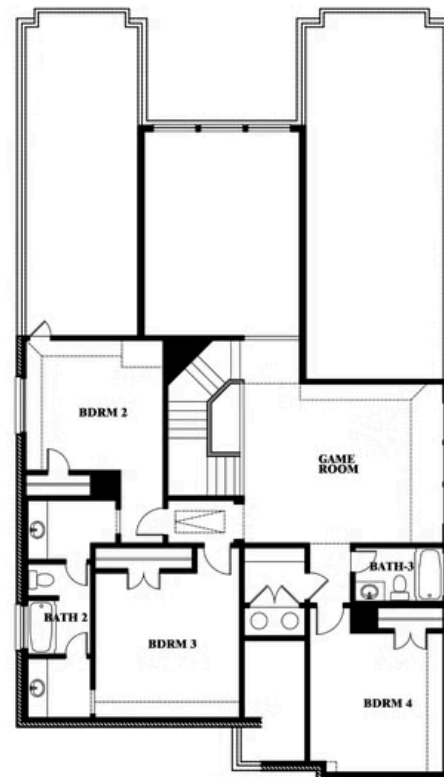

2
CAR GARAGE

ELEVATION A

ELEVATION AS

ELEVATION AS

ELEVATION B

ELEVATION B

ELEVATION C

ELEVATION C

ELEVATION D

ELEVATION D

Rose

ROSE FLOOR PLAN

COUNTRY LAKES CLASSIC 60
301 RIVER MEADOWS LANE, DENTON, TX 76226

Rose

This brochure is for general informational purposes and is to be used as a guide only. Changes may be made during the development process and floorplans, dimensions, fixtures, fittings, finishes and specifications are subject to change without notice. Window placement, balcony configuration, wardrobe sizes and living areas may vary slightly within each plan type. EQUAL HOUSING OPPORTUNITY

Rose

COUNTRY LAKES CLASSIC 60
301 RIVER MEADOWS LANE, DENTON, TX 76226

ROSE FLOOR PLAN WITH OPTIONAL BED & BATH AT STUDY

Rose
Opt. Bed & Bath at Study

This brochure is for general informational purposes and is to be used as a guide only. Changes may be made during the development process and floorplans, dimensions, fixtures, fittings, finishes and specifications are subject to change without notice. Window placement, balcony configuration, wardrobe sizes and living areas may vary slightly within each plan type. EQUAL HOUSING OPPORTUNITY