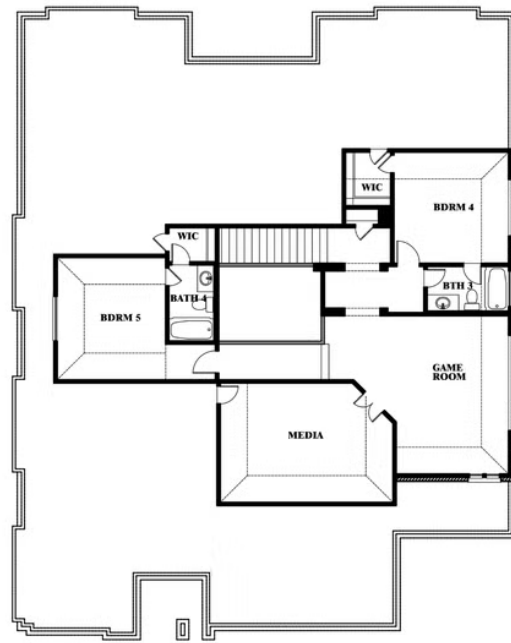

Primrose FE VI

COUNTRY LAKES CLASSIC 60
301 RIVER MEADOWS LANE, DENTON, TX 76226

Primrose FE VI