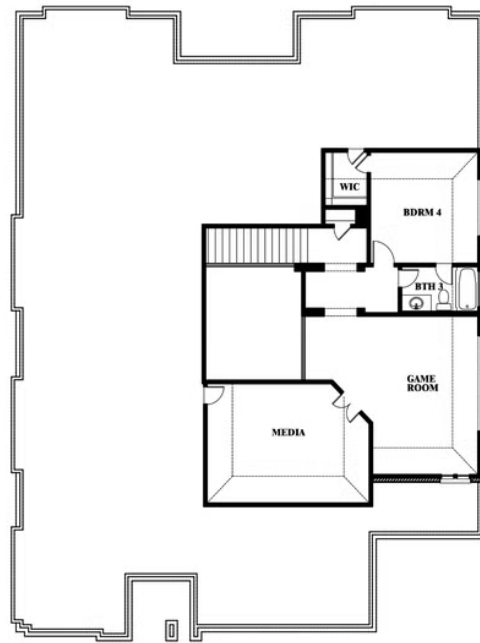

Primrose FE V

COUNTRY LAKES CLASSIC 60
301 RIVER MEADOWS LANE, DENTON, TX 76226

Primrose FE V