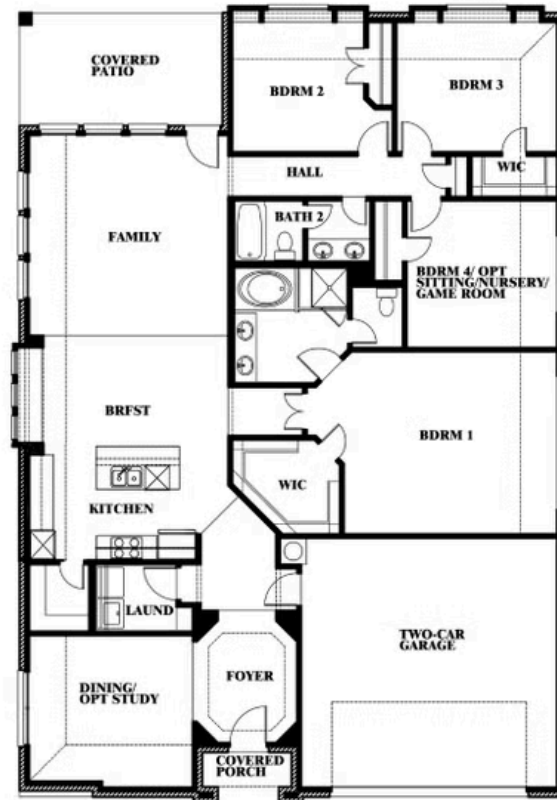

2
CAR GARAGE

ELEVATION A

ELEVATION B

ELEVATION B

ELEVATION C

ELEVATION C

Hawthorne

COUNTRY LAKES CLASSIC 60
301 RIVER MEADOWS LANE, DENTON, TX 76226

Hawthorne

This brochure is for general informational purposes and is to be used as a guide only. Changes may be made during the development process and floorplans, dimensions, fixtures, fittings, finishes and specifications are subject to change without notice. Window placement, balcony configuration, wardrobe sizes and living areas may vary slightly within each plan type. EQUAL HOUSING OPPORTUNITY

Hawthorne

COUNTRY LAKES CLASSIC 60
301 RIVER MEADOWS LANE, DENTON, TX 76226

Hawthorne
Opt. Deluxe Kitchen

This brochure is for general informational purposes and is to be used as a guide only. Changes may be made during the development process and floorplans, dimensions, fixtures, fittings, finishes and specifications are subject to change without notice. Window placement, balcony configuration, wardrobe sizes and living areas may vary slightly within each plan type. EQUAL HOUSING OPPORTUNITY