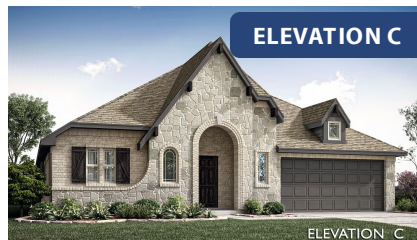

Hawthorne

HOMES FROM
\$474,990

CLASSIC SERIES

COUNTRY LAKES CLASSIC 60
301 RIVER MEADOWS LANE, DENTON, TX 76226

2,235
SQUARE FEET

4
BEDROOMS

2.0
BATHROOMS

2
CAR GARAGE

ELEVATION A

ELEVATION B

ELEVATION B

ELEVATION C

ELEVATION C

Hawthorne

COUNTRY LAKES CLASSIC 60
301 RIVER MEADOWS LANE, DENTON, TX 76226

Hawthorne