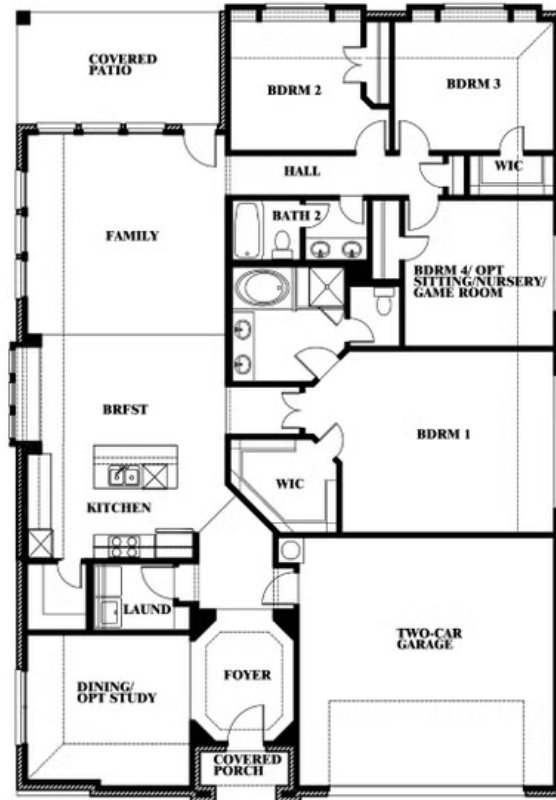

Hawthorne

HOMES FROM
\$474,990

CLASSIC SERIES

COUNTRY LAKES CLASSIC 60
301 RIVER MEADOWS LANE, DENTON, TX 76226

2,235
SQUARE FEET

4
BEDROOMS

2.0
BATHROOMS

2
CAR GARAGE

ELEVATION A

ELEVATION B

ELEVATION B

ELEVATION C

ELEVATION C

Hawthorne

COUNTRY LAKES CLASSIC 60
301 RIVER MEADOWS LANE, DENTON, TX 76226

Hawthorne

This brochure is for general informational purposes and is to be used as a guide only. Changes may be made during the development process and floorplans, dimensions, fixtures, fittings, finishes and specifications are subject to change without notice. Window placement, balcony configuration, wardrobe sizes and living areas may vary slightly within each plan type. EQUAL HOUSING OPPORTUNITY

Hawthorne

COUNTRY LAKES CLASSIC 60
301 RIVER MEADOWS LANE, DENTON, TX 76226

Hawthorne
Opt. Deluxe Kitchen

This brochure is for general informational purposes and is to be used as a guide only. Changes may be made during the development process and floorplans, dimensions, fixtures, fittings, finishes and specifications are subject to change without notice. Window placement, balcony configuration, wardrobe sizes and living areas may vary slightly within each plan type. EQUAL HOUSING OPPORTUNITY