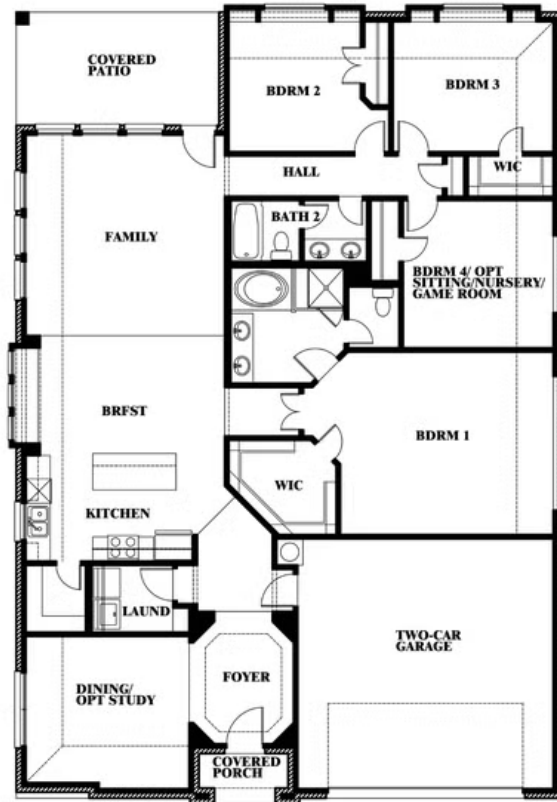

Hawthorne

HOMES FROM
\$474,990

CLASSIC SERIES

COUNTRY LAKES CLASSIC 60
301 RIVER MEADOWS LANE, DENTON, TX 76226

2,235
SQUARE FEET

4
BEDROOMS

2.0
BATHROOMS

2
CAR GARAGE

ELEVATION A

ELEVATION B

ELEVATION B

ELEVATION C

ELEVATION C

Hawthorne

COUNTRY LAKES CLASSIC 60
301 RIVER MEADOWS LANE, DENTON, TX 76226

Hawthorne

This brochure is for general informational purposes and is to be used as a guide only. Changes may be made during the development process and floorplans, dimensions, fixtures, fittings, finishes and specifications are subject to change without notice. Window placement, balcony configuration, wardrobe sizes and living areas may vary slightly within each plan type. EQUAL HOUSING OPPORTUNITY