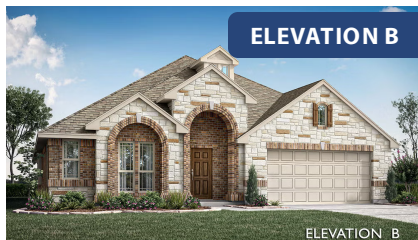

Hawthorne

HOMES FROM
\$474,990

CLASSIC SERIES

COUNTRY LAKES CLASSIC 60
301 RIVER MEADOWS LANE, DENTON, TX 76226

2,235
SQUARE FEET

4
BEDROOMS

2.0
BATHROOMS

2
CAR GARAGE

ELEVATION A

ELEVATION B

ELEVATION B

ELEVATION C

ELEVATION C

Hawthorne

COUNTRY LAKES CLASSIC 60
301 RIVER MEADOWS LANE, DENTON, TX 76226

Hawthorne