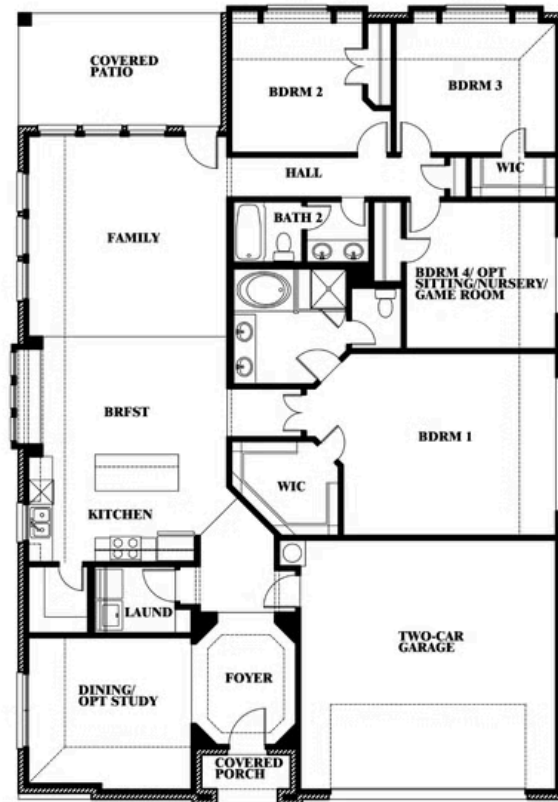

Hawthorne

HOMES FROM
\$484,990

CLASSIC SERIES

COUNTRY LAKES CLASSIC 60

301 RIVER MEADOWS LANE, DENTON, TX 76226

2,235
SQUARE FEET

4
BEDROOMS

2.0
BATHROOMS

2
CAR GARAGE

ELEVATION A

ELEVATION B

ELEVATION B

ELEVATION C

ELEVATION C

Hawthorne

COUNTRY LAKES CLASSIC 60
301 RIVER MEADOWS LANE, DENTON, TX 76226

Hawthorne

This brochure is for general informational purposes and is to be used as a guide only. Changes may be made during the development process and floorplans, dimensions, fixtures, fittings, finishes and specifications are subject to change without notice. Window placement, balcony configuration, wardrobe sizes and living areas may vary slightly within each plan type. EQUAL HOUSING OPPORTUNITY