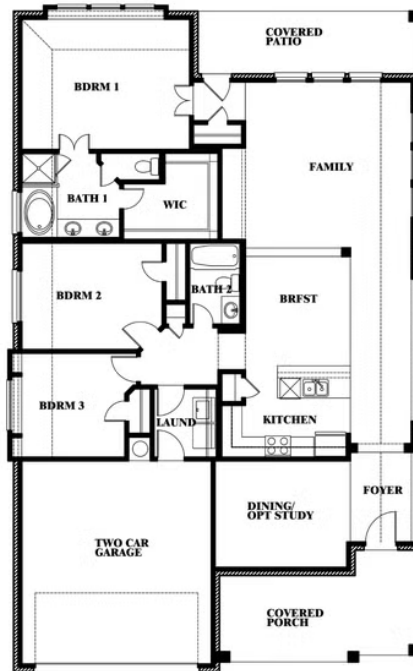

Dogwood

COUNTRY LAKES CLASSIC 60
301 RIVER MEADOWS LANE, DENTON, TX 76226

Dogwood