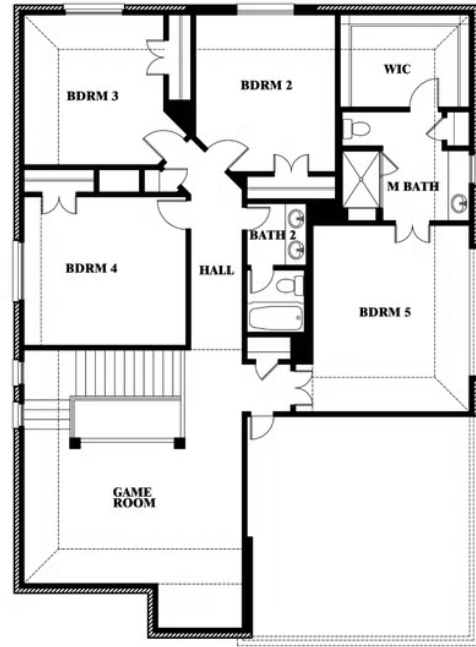

Dewberry III

COUNTRY LAKES CLASSIC 60
301 RIVER MEADOWS LANE, DENTON, TX 76226

DEWBERRY III FLOOR PLAN

Dewberry III