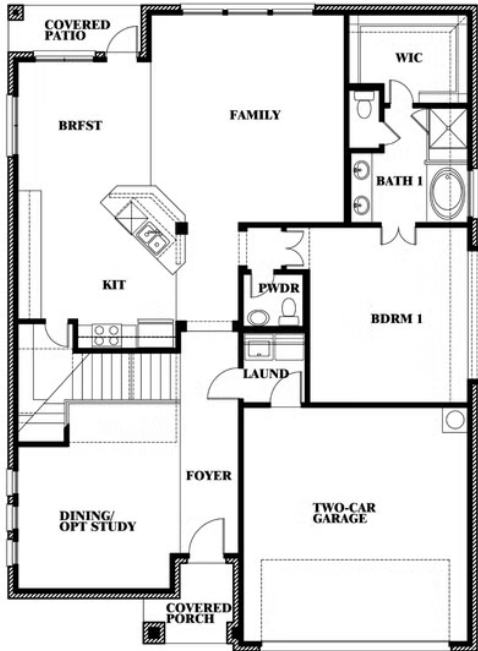

Dewberry III

COUNTRY LAKES CLASSIC 60
301 RIVER MEADOWS LANE, DENTON, TX 76226

DEWBERRY III FLOOR PLAN

Dewberry III