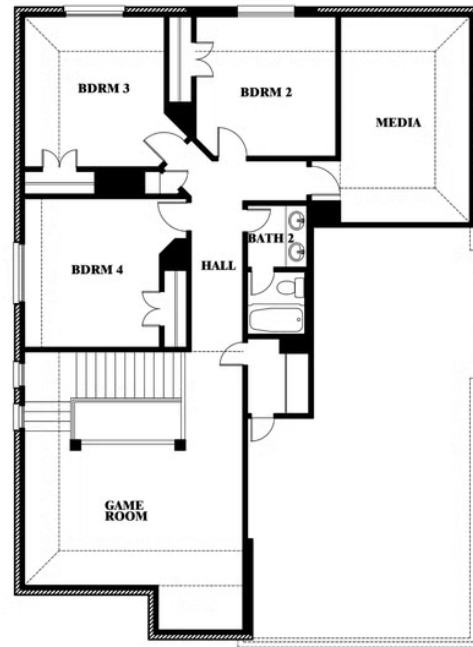

Dewberry II

COUNTRY LAKES CLASSIC 60
301 RIVER MEADOWS LANE, DENTON, TX 76226

Dewberry II