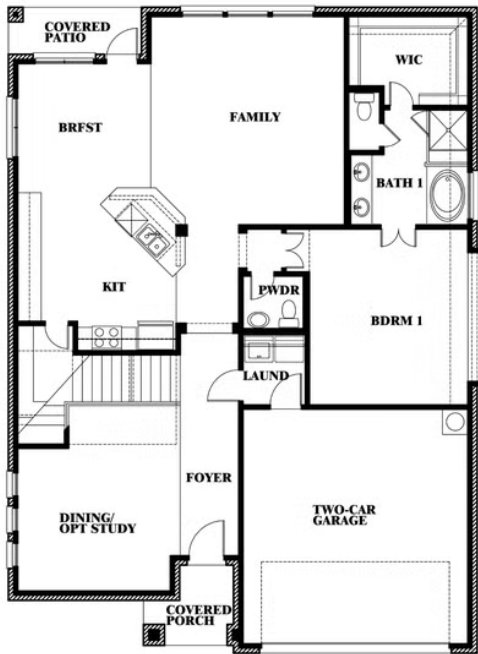

Dewberry

COUNTRY LAKES CLASSIC 60
301 RIVER MEADOWS LANE, DENTON, TX 76226

Dewberry