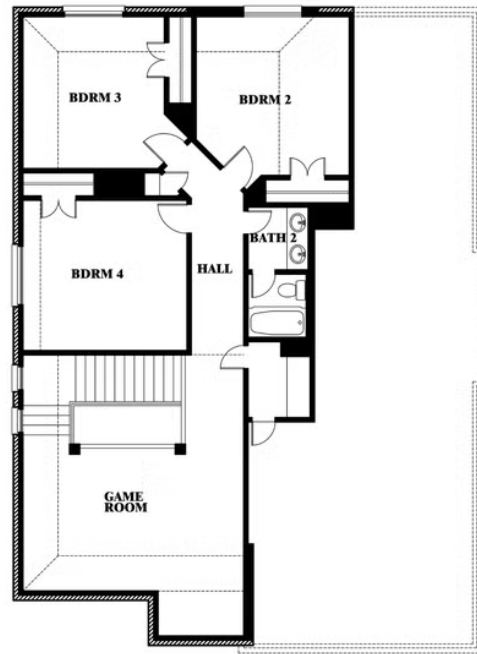

Dewberry

COUNTRY LAKES CLASSIC 60
301 RIVER MEADOWS LANE, DENTON, TX 76226

Dewberry