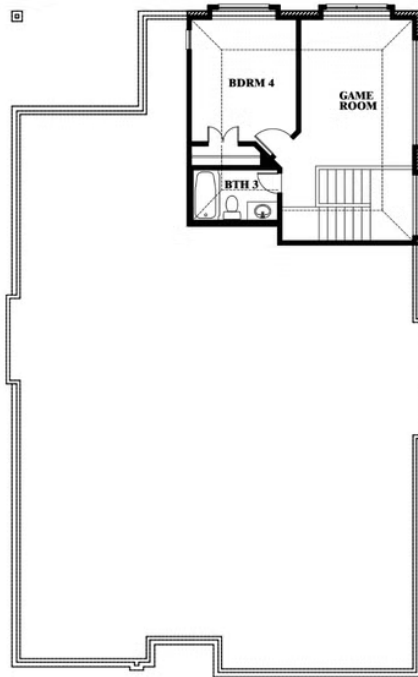

Cypress II

COUNTRY LAKES CLASSIC 60
301 RIVER MEADOWS LANE, DENTON, TX 76226

Cypress II