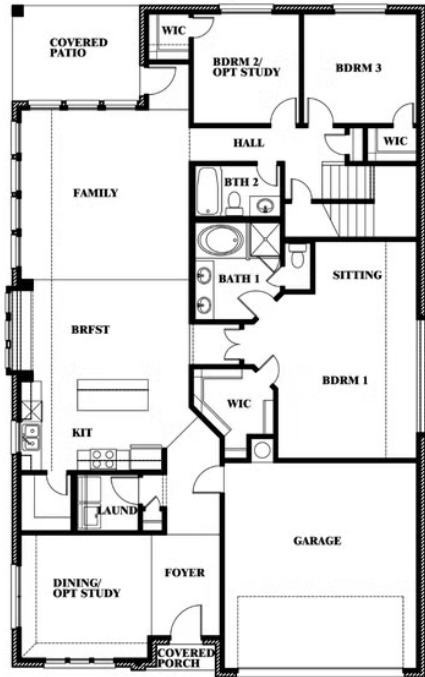

Cypress II

COUNTRY LAKES CLASSIC 60
301 RIVER MEADOWS LANE, DENTON, TX 76226

Cypress II