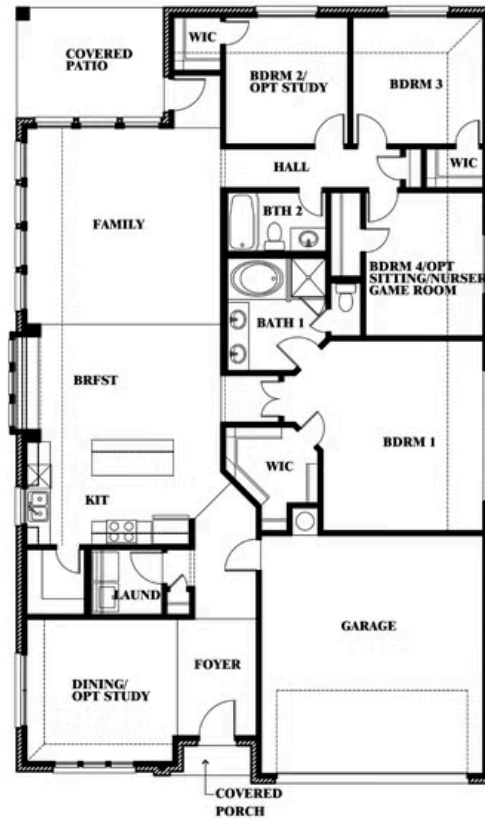

Cypress

CLASSIC SERIES

COUNTRY LAKES CLASSIC 60

301 RIVER MEADOWS LANE, DENTON, TX 76226

HOMES FROM
\$459,990

2,038
SQUARE FEET

4
BEDROOMS

2.0
BATHROOMS

2
CAR GARAGE

ELEVATION E

Document generated Mar 14, 2025. Prices, plans, square footage, features and materials are subject to change at any time without notice and vary among communities. Listed prices are for informational purposes only, are not binding, and do not create any contractual obligation(s). The price of any home is dependent on numerous factors, all of which are unique to a specific home, and is not guaranteed until specified in a binding contract. Pricing of elevations and additional optional beds/baths vary per plan. Some plans require a premium homesite. Please ask the Community Manager for details. Renderings of homes are artist concepts and may not reflect exact colors and materials.

Cypress

COUNTRY LAKES CLASSIC 60
301 RIVER MEADOWS LANE, DENTON, TX 76226

Cypress

This brochure is for general informational purposes and is to be used as a guide only. Changes may be made during the development process and floorplans, dimensions, fixtures, fittings, finishes and specifications are subject to change without notice. Window placement, balcony configuration, wardrobe sizes and living areas may vary slightly within each plan type. EQUAL HOUSING OPPORTUNITY