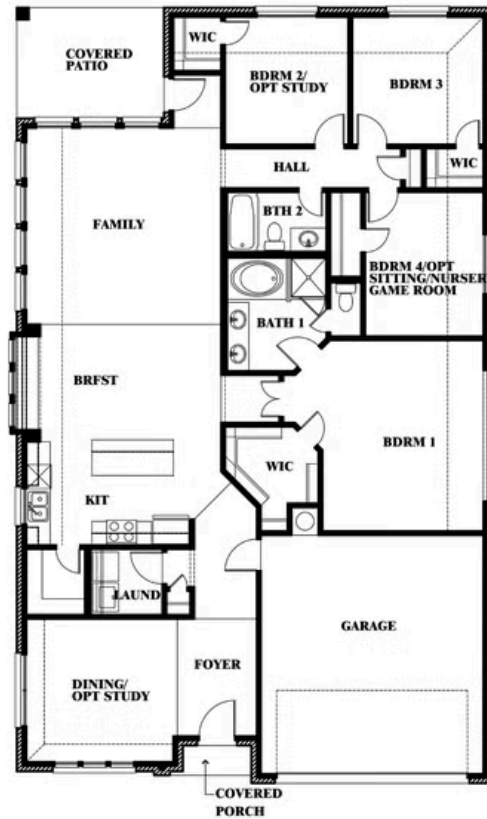

Cypress

CLASSIC SERIES

COUNTRY LAKES CLASSIC 60

301 RIVER MEADOWS LANE, DENTON, TX 76226

HOMES FROM
\$449,990

2,038
SQUARE FEET

4
BEDROOMS

2.0
BATHROOMS

2
CAR GARAGE

ELEVATION E

Document generated Dec 3, 2024. Prices, plans, square footage, features and materials are subject to change at any time without notice and vary among communities. Listed prices are for informational purposes only, are not binding, and do not create any contractual obligation(s). The price of any home is dependent on numerous factors, all of which are unique to a specific home, and is not guaranteed until specified in a binding contract. Pricing of elevations and additional optional beds/baths vary per plan. Some plans require a premium homesite. Please ask the Community Manager for details. Renderings of homes are artist concepts and may not reflect exact colors and materials.

Cypress

COUNTRY LAKES CLASSIC 60
301 RIVER MEADOWS LANE, DENTON, TX 76226

Cypress

This brochure is for general informational purposes and is to be used as a guide only. Changes may be made during the development process and floorplans, dimensions, fixtures, fittings, finishes and specifications are subject to change without notice. Window placement, balcony configuration, wardrobe sizes and living areas may vary slightly within each plan type. EQUAL HOUSING OPPORTUNITY