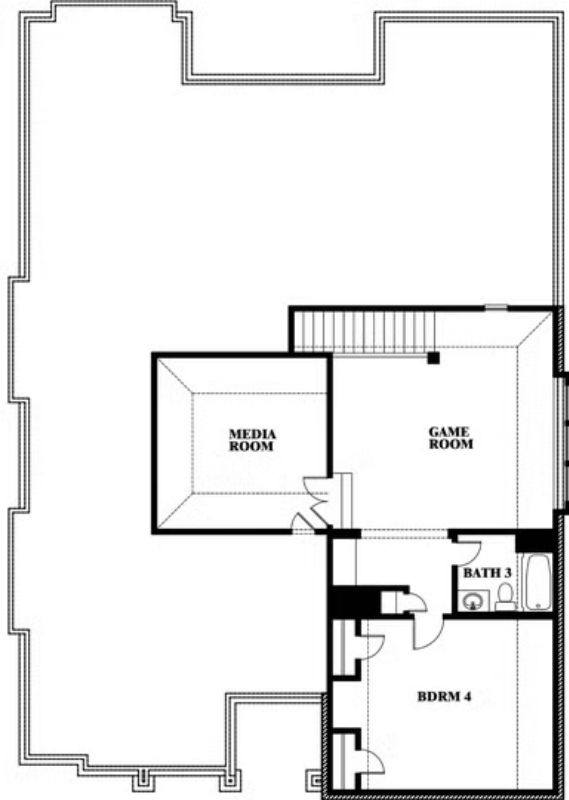

Carolina IV

HOMES FROM
\$538,990

CLASSIC SERIES

COUNTRY LAKES CLASSIC 60

301 RIVER MEADOWS LANE, DENTON, TX 76226

3,280
SQUARE FEET

4
BEDROOMS

3.0
BATHROOMS

ELEVATION E

ELEVATION E

ELEVATION F

ELEVATION F

Carolina IV

COUNTRY LAKES CLASSIC 60
301 RIVER MEADOWS LANE, DENTON, TX 76226

Carolina IV

This brochure is for general informational purposes and is to be used as a guide only. Changes may be made during the development process and floorplans, dimensions, fixtures, fittings, finishes and specifications are subject to change without notice. Window placement, balcony configuration, wardrobe sizes and living areas may vary slightly within each plan type. EQUAL HOUSING OPPORTUNITY