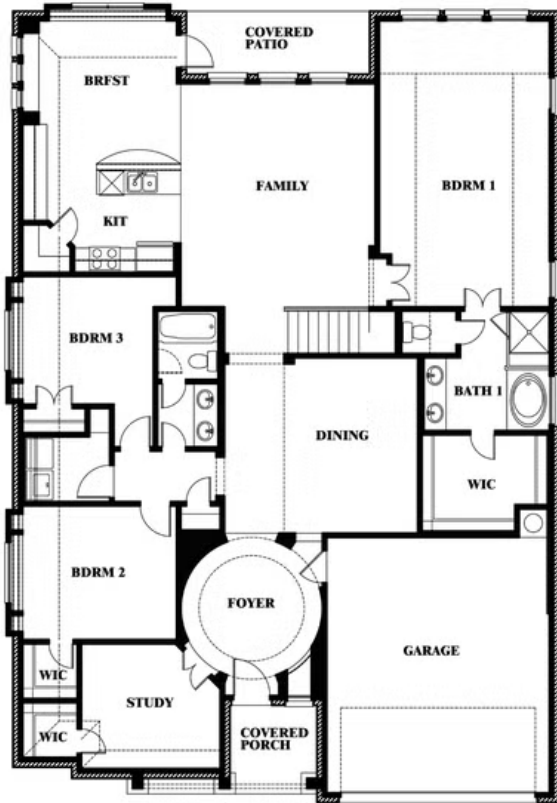

Carolina IV

HOMES FROM
\$538,990

CLASSIC SERIES

COUNTRY LAKES CLASSIC 60

301 RIVER MEADOWS LANE, DENTON, TX 76226

3,280
SQUARE FEET

4
BEDROOMS

3.0
BATHROOMS

ELEVATION E

ELEVATION E

ELEVATION F

ELEVATION F

Carolina IV

COUNTRY LAKES CLASSIC 60
301 RIVER MEADOWS LANE, DENTON, TX 76226

Carolina IV

This brochure is for general informational purposes and is to be used as a guide only. Changes may be made during the development process and floorplans, dimensions, fixtures, fittings, finishes and specifications are subject to change without notice. Window placement, balcony configuration, wardrobe sizes and living areas may vary slightly within each plan type. EQUAL HOUSING OPPORTUNITY