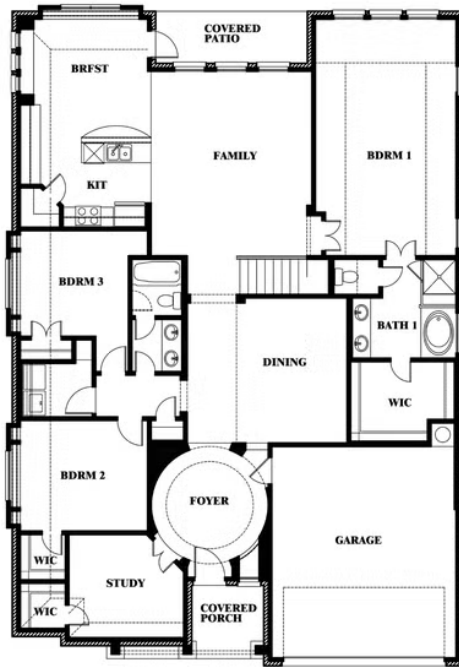

Carolina II

COUNTRY LAKES CLASSIC 60
301 RIVER MEADOWS LANE, DENTON, TX 76226

Carolina II
with Media Room