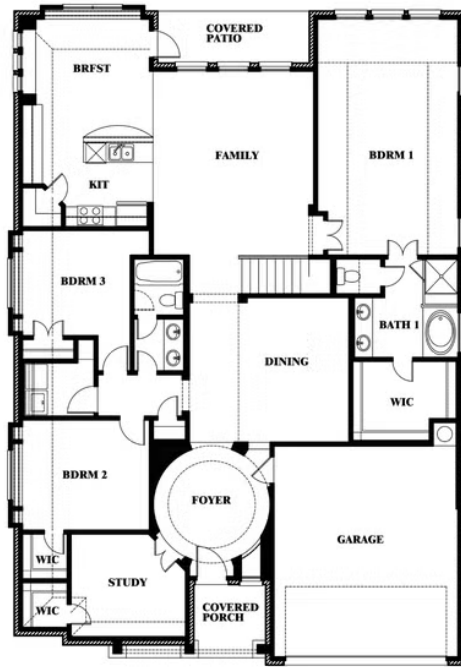

Carolina II

COUNTRY LAKES CLASSIC 60
301 RIVER MEADOWS LANE, DENTON, TX 76226

Carolina II