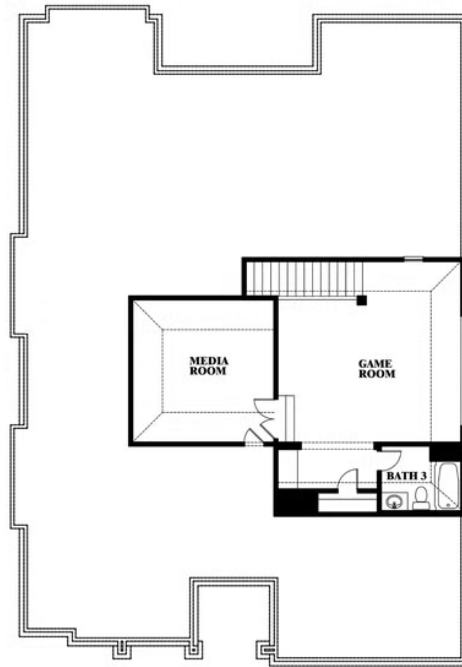

Carolina II

COUNTRY LAKES CLASSIC 60
301 RIVER MEADOWS LANE, DENTON, TX 76226

Carolina II
with Media Room