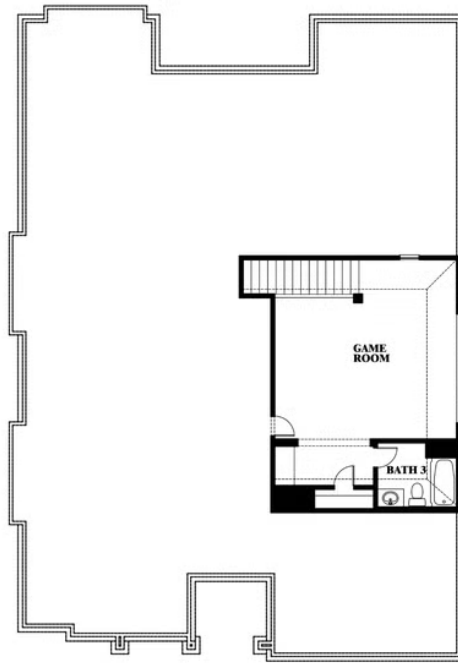

ELEVATION C

ELEVATION C

ELEVATION F

ELEVATION F

Carolina II

COUNTRY LAKES CLASSIC 60
301 RIVER MEADOWS LANE, DENTON, TX 76226

Carolina II